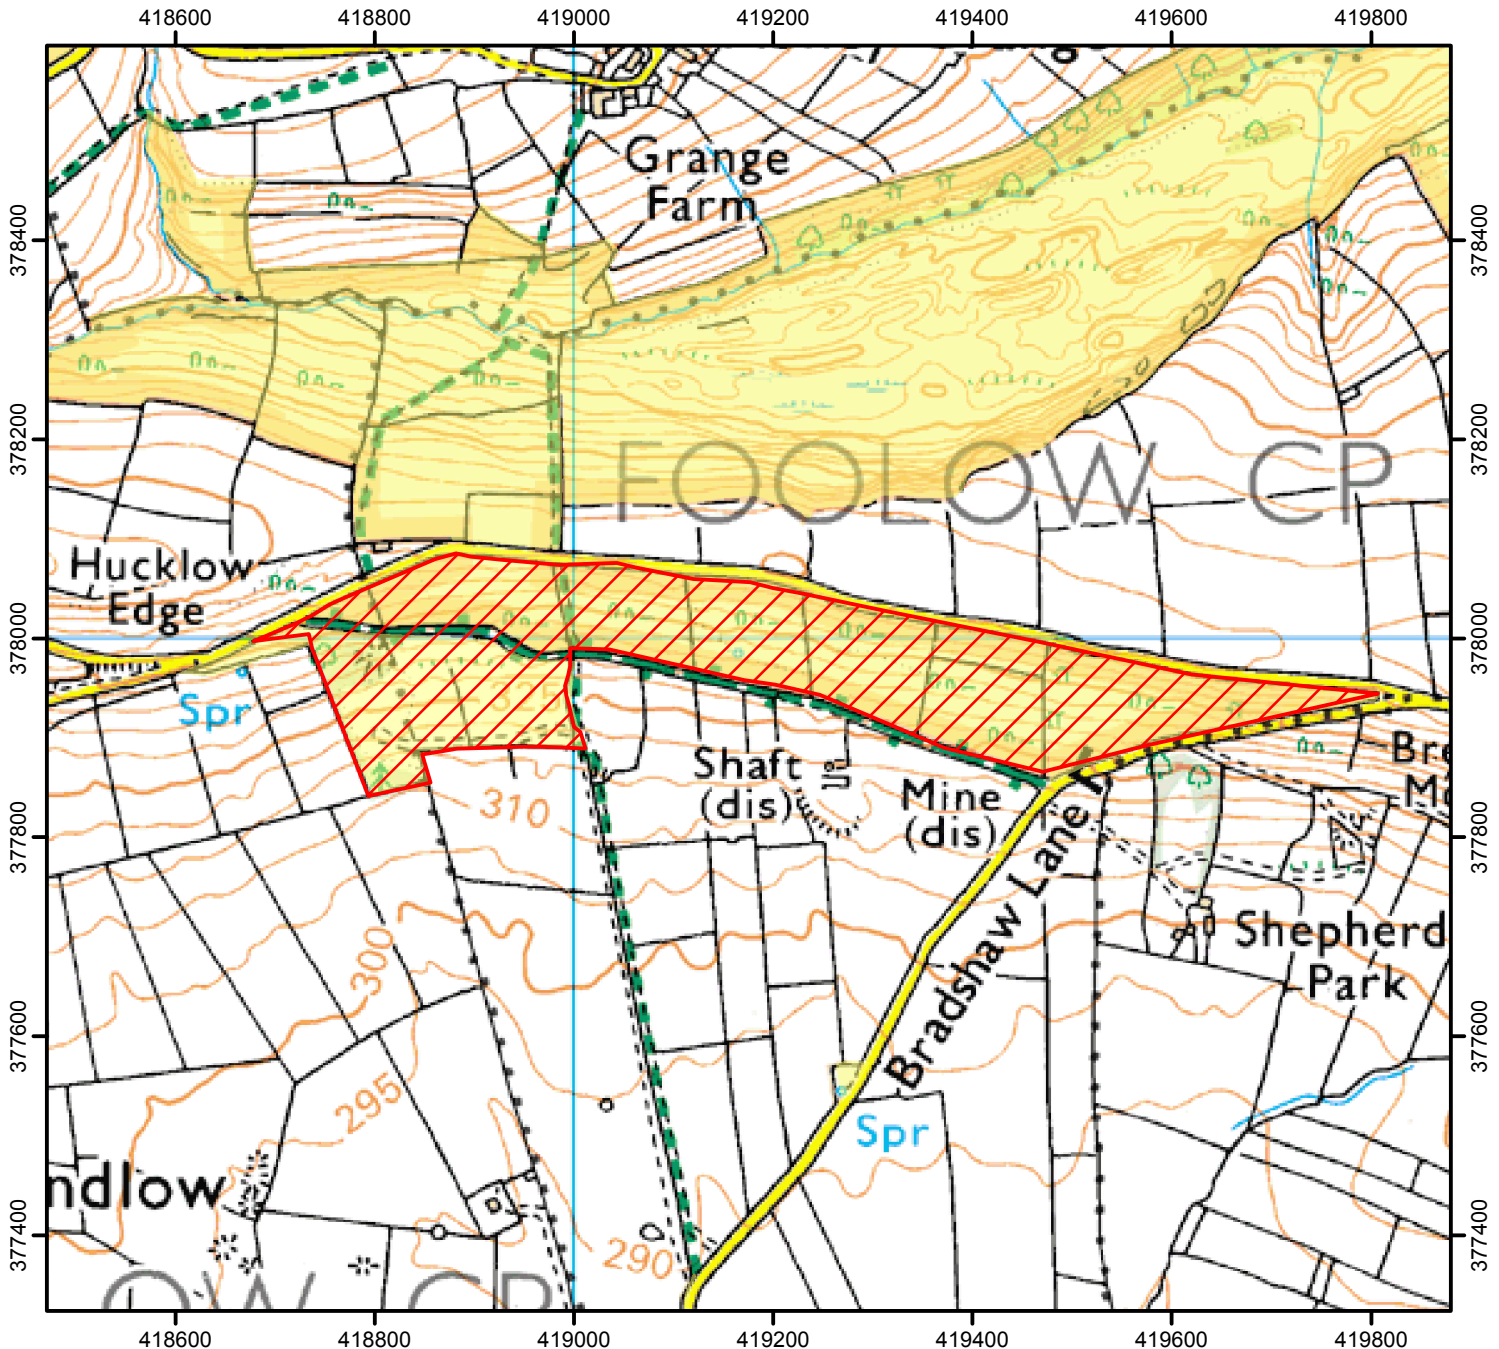

NATURAL
ENGLAND

NO OPEN ACCESS

In the interests of public safety, the open access land shown hatched on the map below is temporarily closed.

Date: Until 30 April 2021

Case Number: 2018088745

0 200 400 Metres

© Crown Copyright and database right 2020.
Ordnance Survey 100022021

Restricted Open Access Land

Open Access Land

For more information call the Open Access Contact Centre on 0300 060 2091
or visit our website at www.gov.uk/right-of-way-open-access-land/use-your-right-to-roam