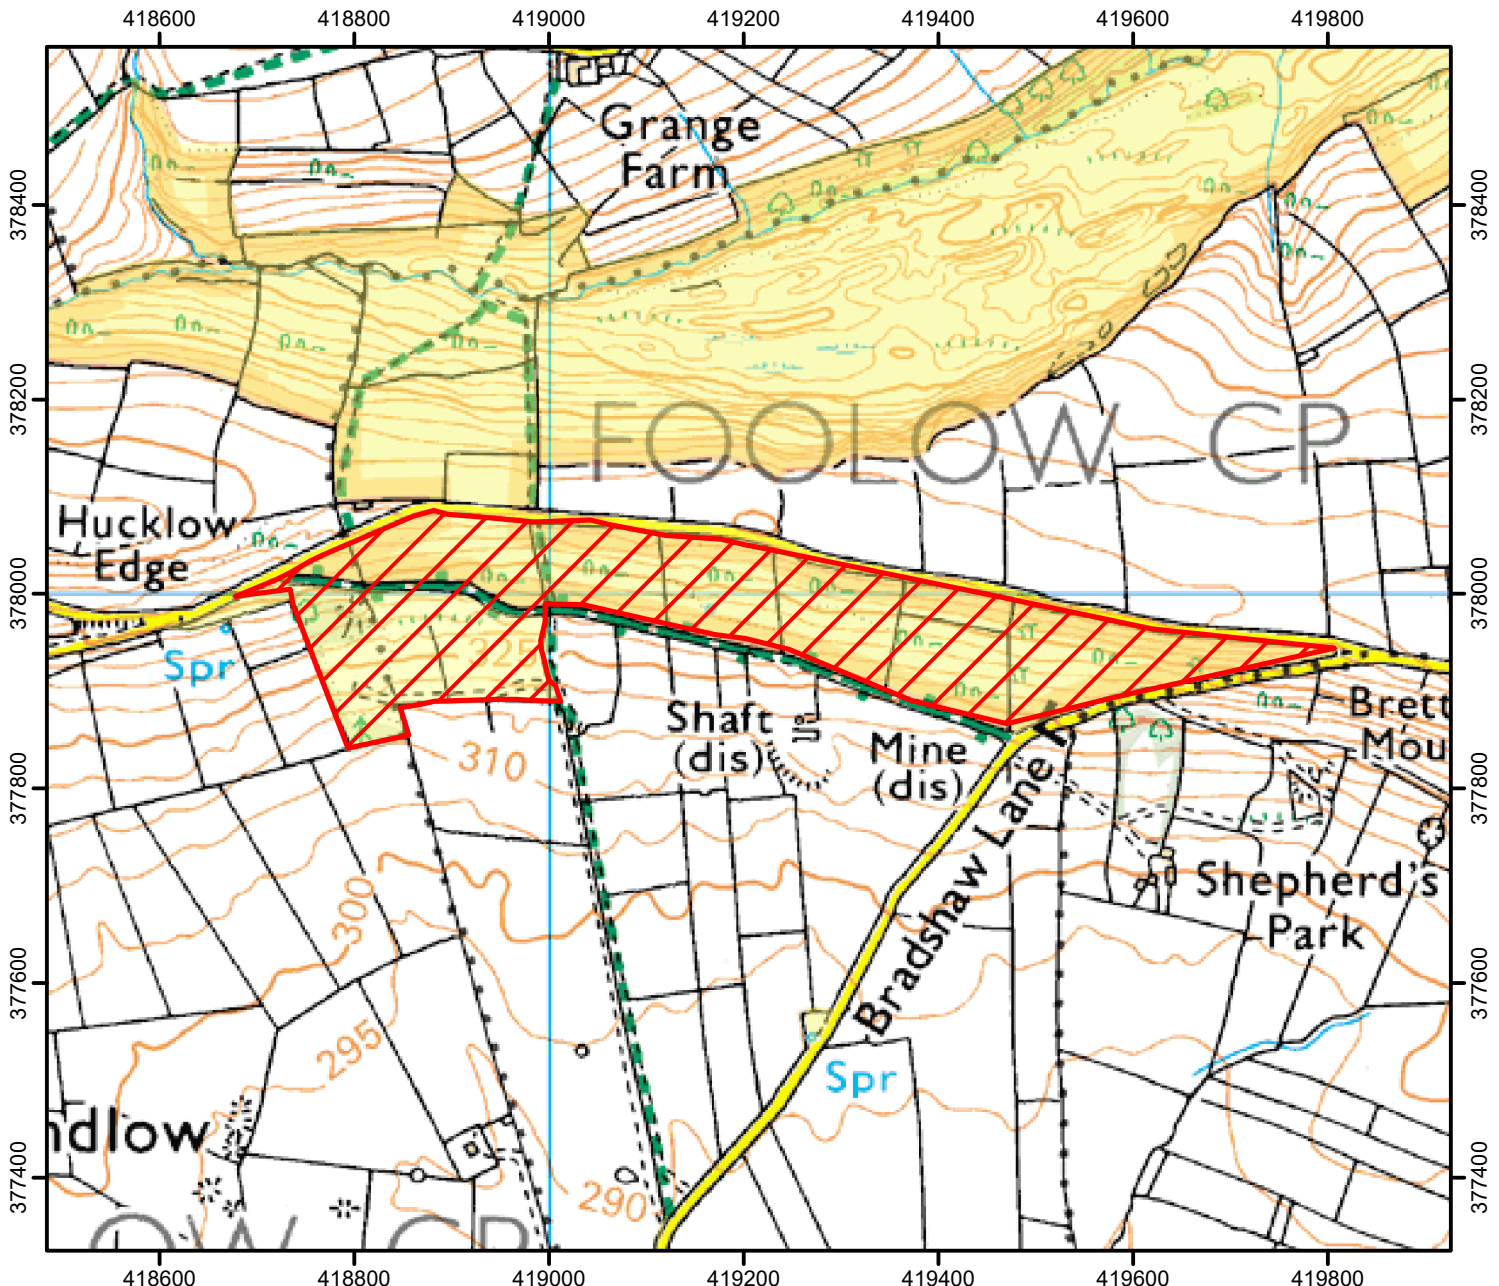

CROW Open Access: Consultation on restriction

Please see accompanying notice.

This does not affect Public Rights of Way.

Consultation start date: 16 March 2023

Consultation end date: 14 April 2023

Case Number: 2018088745

© Crown Copyright and database right 2022.
All rights reserved. Ordnance Survey Licence number 100022021

CROW Consultation

CROW Access Land

For more information call the Open Access Contact Centre on 0300 060 2091
or visit our website at www.gov.uk/right-of-way-open-access-land/use-your-right-to-roam