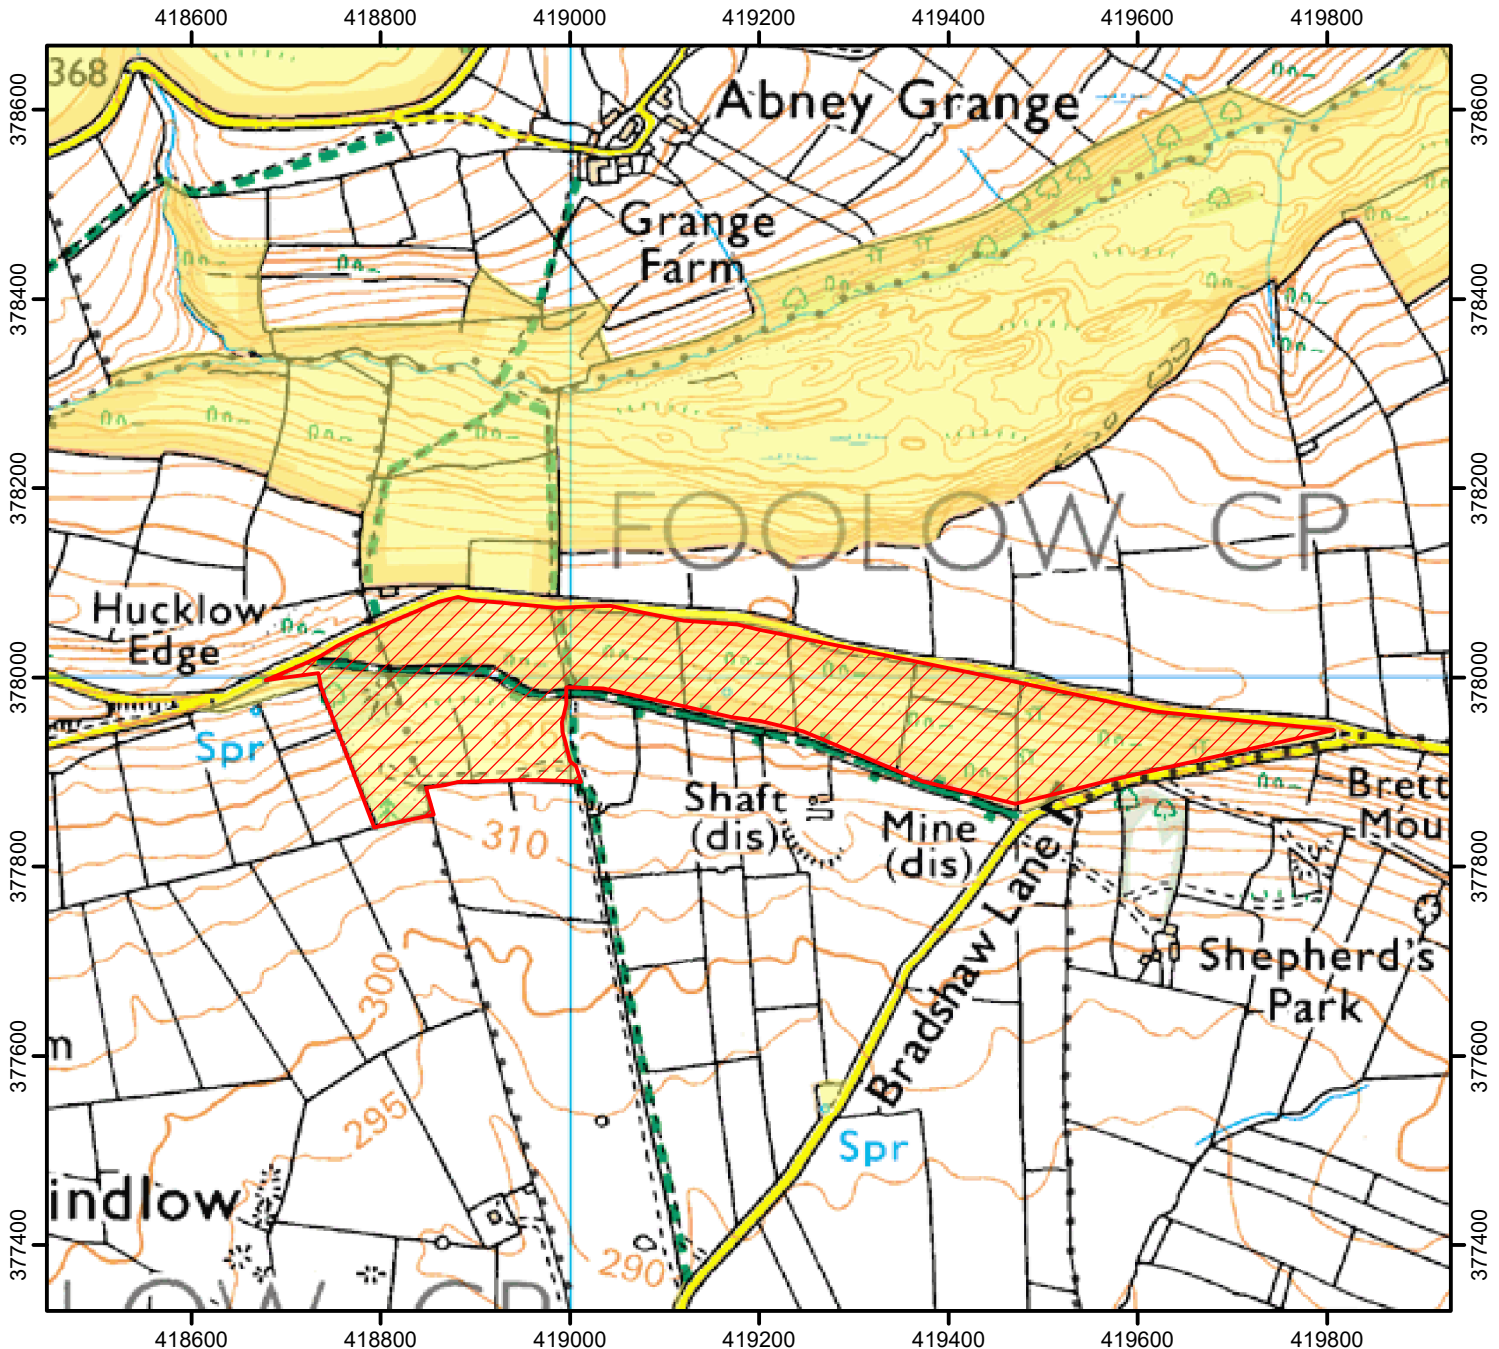

NATURAL
ENGLAND

NO OPEN ACCESS

In the interests of public safety, the open access land shown hatched on the map below is temporarily closed.

Date: Until 30 April 2025

Case Number: 2018088745

0 200 400
Metres

© Crown Copyright and database right 2023.
Ordnance Survey 100022021

Restricted Open Access Land

Open Access Land

For more information call the Open Access Contact Centre on 0300 060 2091
or visit our website at www.gov.uk/right-of-way-open-access-land/use-your-right-to-roam