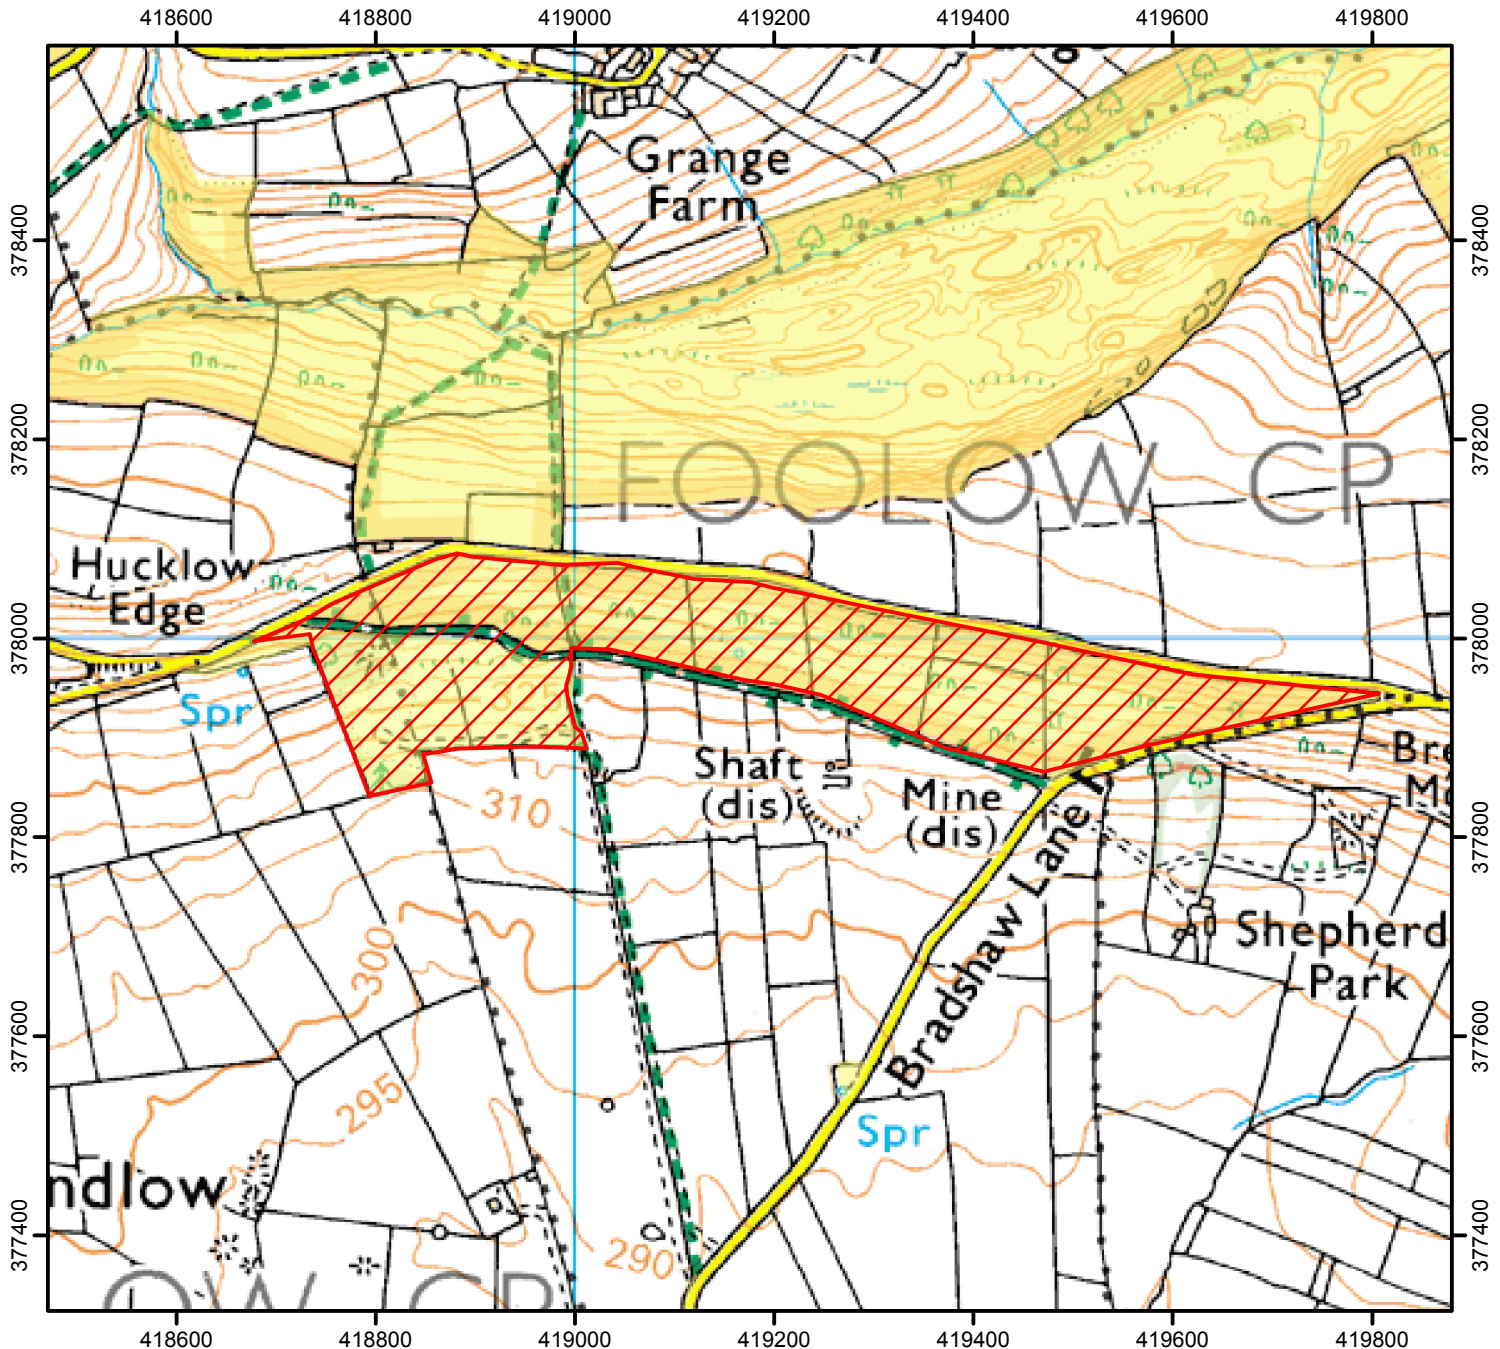

# NO OPEN ACCESS

In the interests of public safety, the open access land shown hatched on the map below is temporarily closed.

Date: Until 30 April 2020

Case Number: 2018088745

0 200 400 Metres

© Crown Copyright and database right 2019.  
Ordnance Survey 100022021