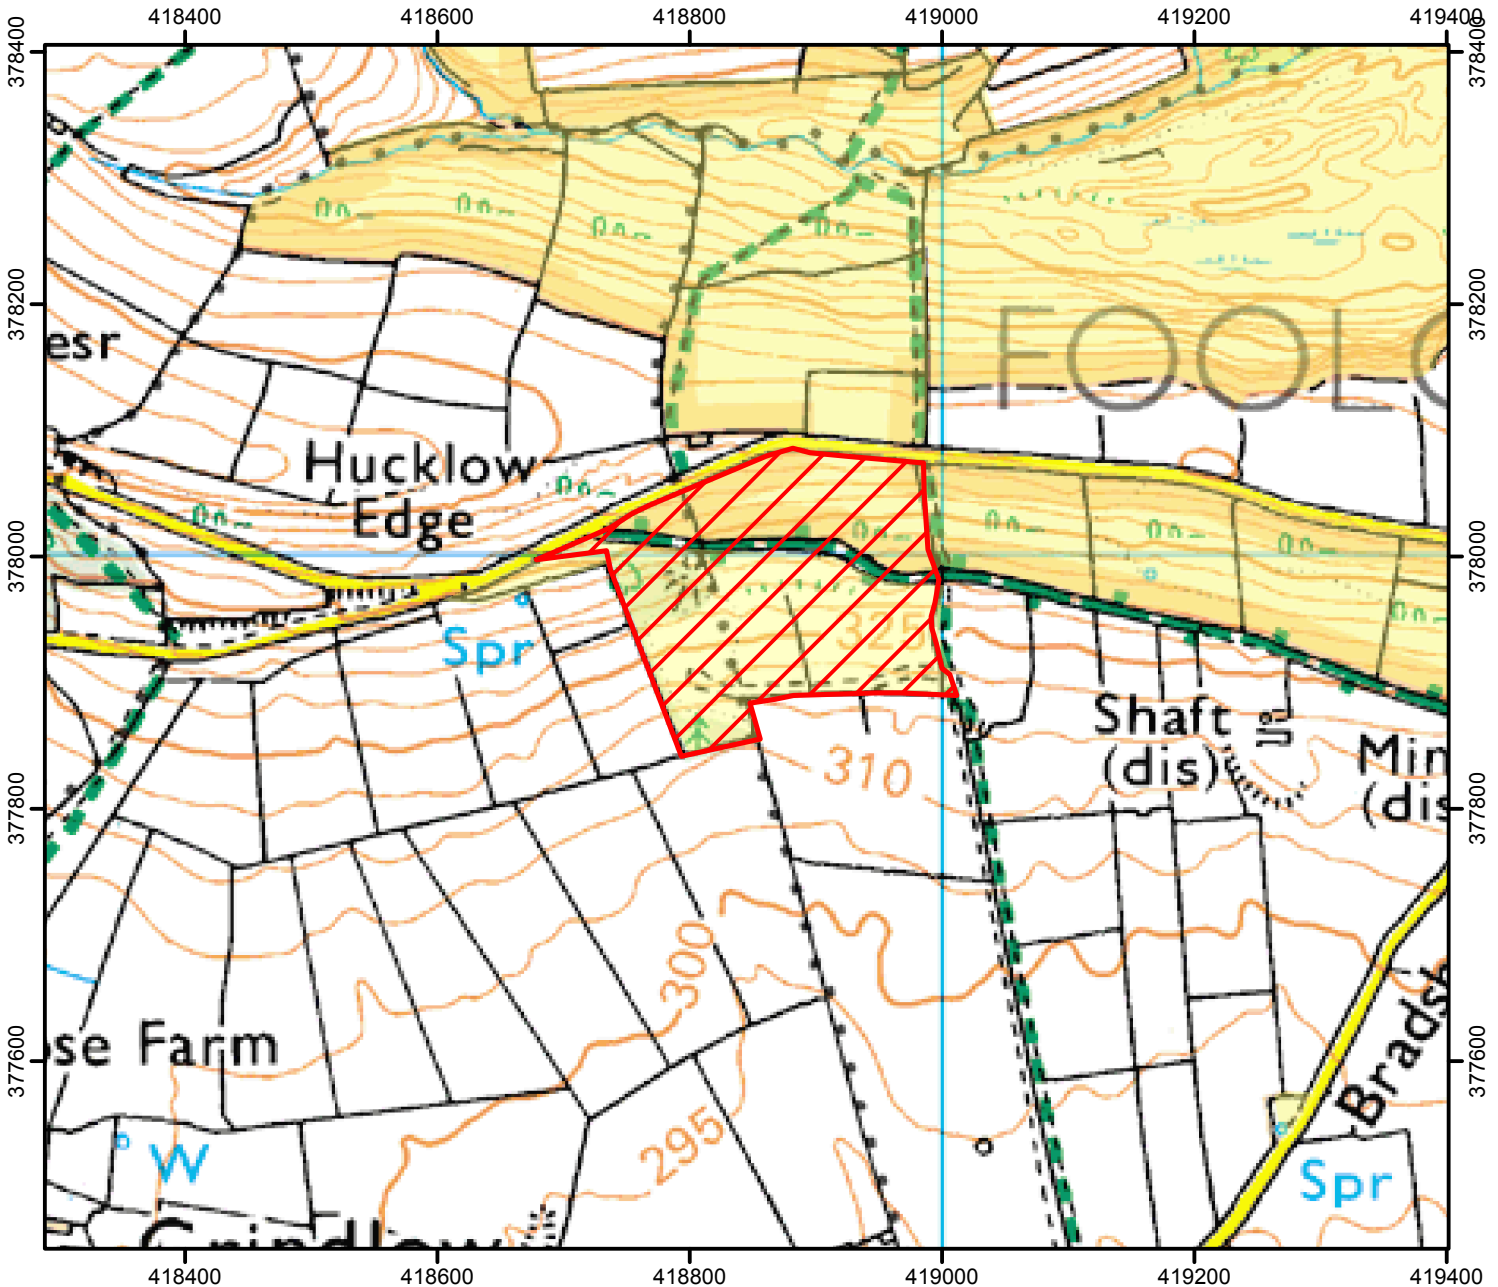

CROW Open Access: Consultation on restriction

Please see accompanying notice.

(This does not affect Public Rights of Way)

Consultation start date: 24 September 2018

Consultation end date: 12 October 2018

Case Number: 2018088745

© Crown Copyright and database right 2018.
All rights reserved. Ordnance Survey Licence number 100022021

 CROW Consultation
 CROW Access Land

For more information call the Open Access Contact Centre on 0300 060 2091
or visit our website at www.gov.uk/right-of-way-open-access-land/use-your-right-to-roam