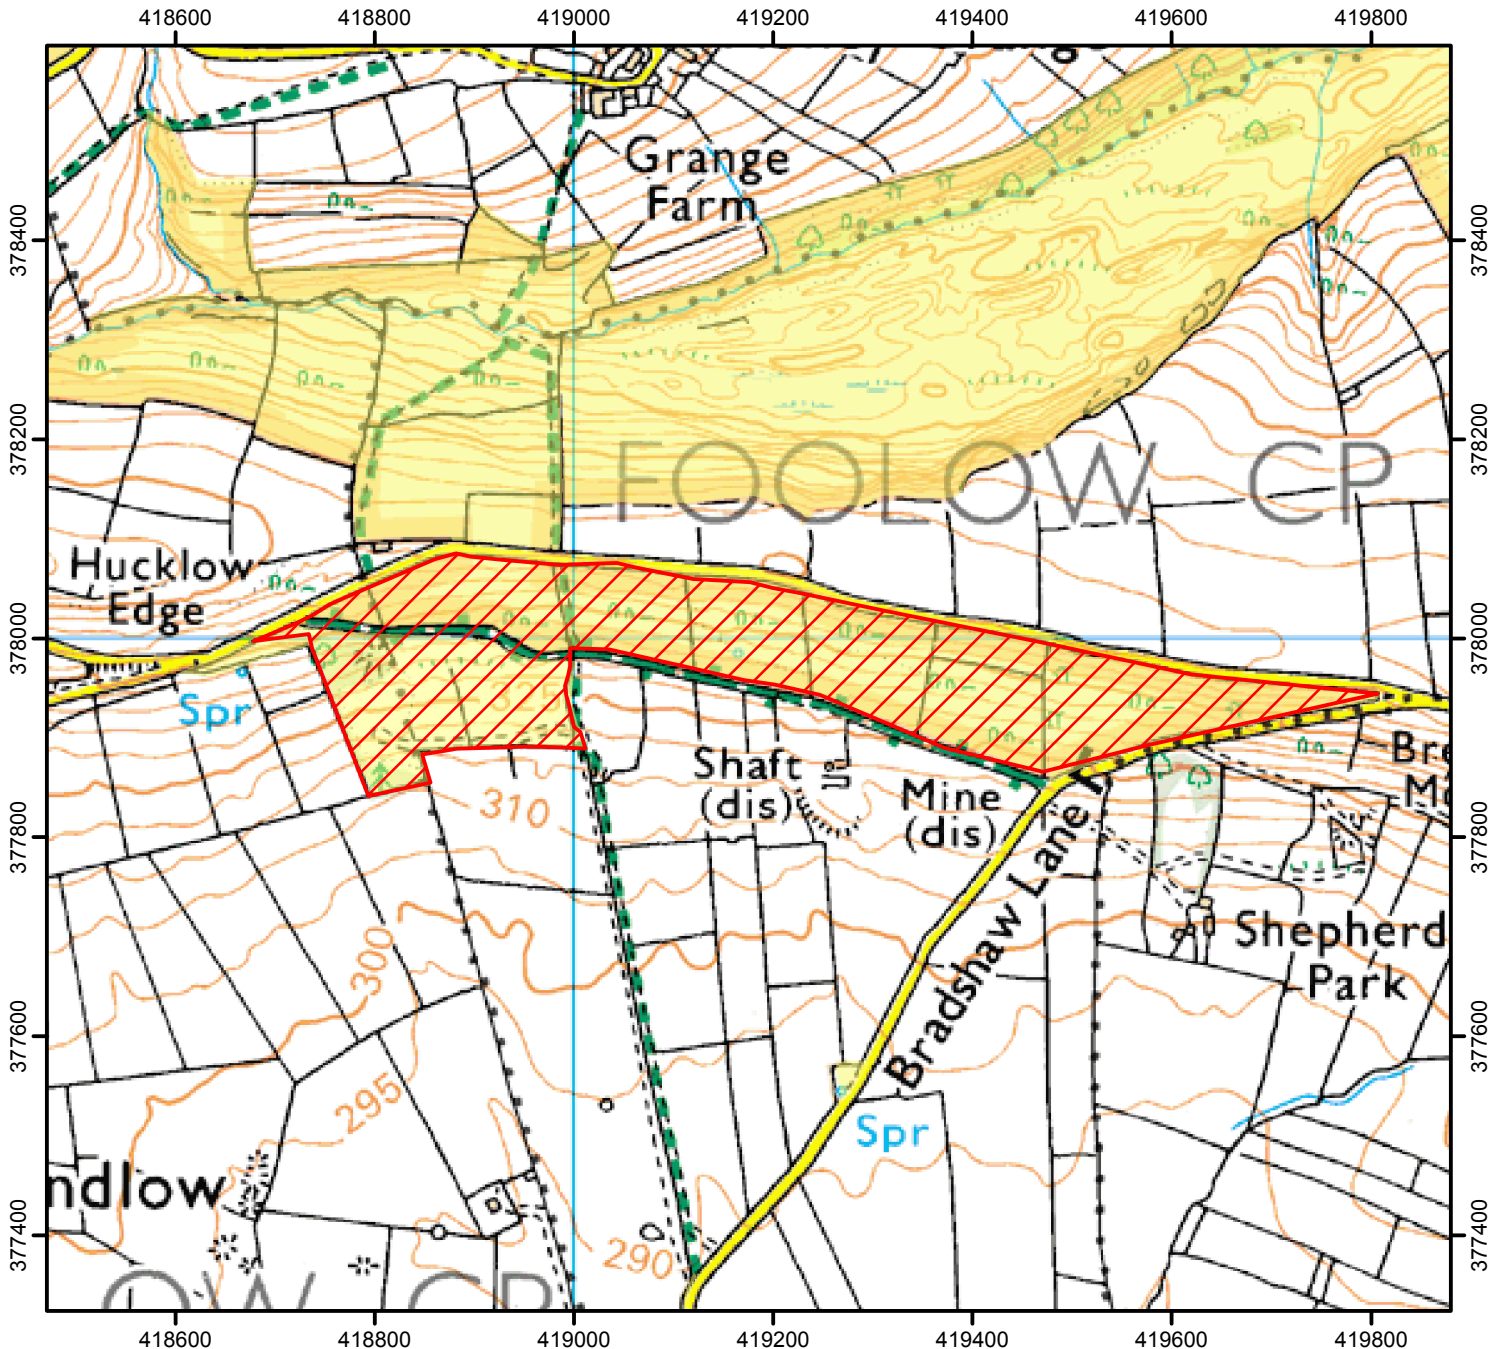

# NO OPEN ACCESS

In the interests of public safety, the open access land shown hatched on the map below is temporarily closed.

Date: Until 30 April 2019

Case Number: 2018088745

0 200 400 Metres

© Crown Copyright and database right 2018.  
Ordnance Survey 100022021