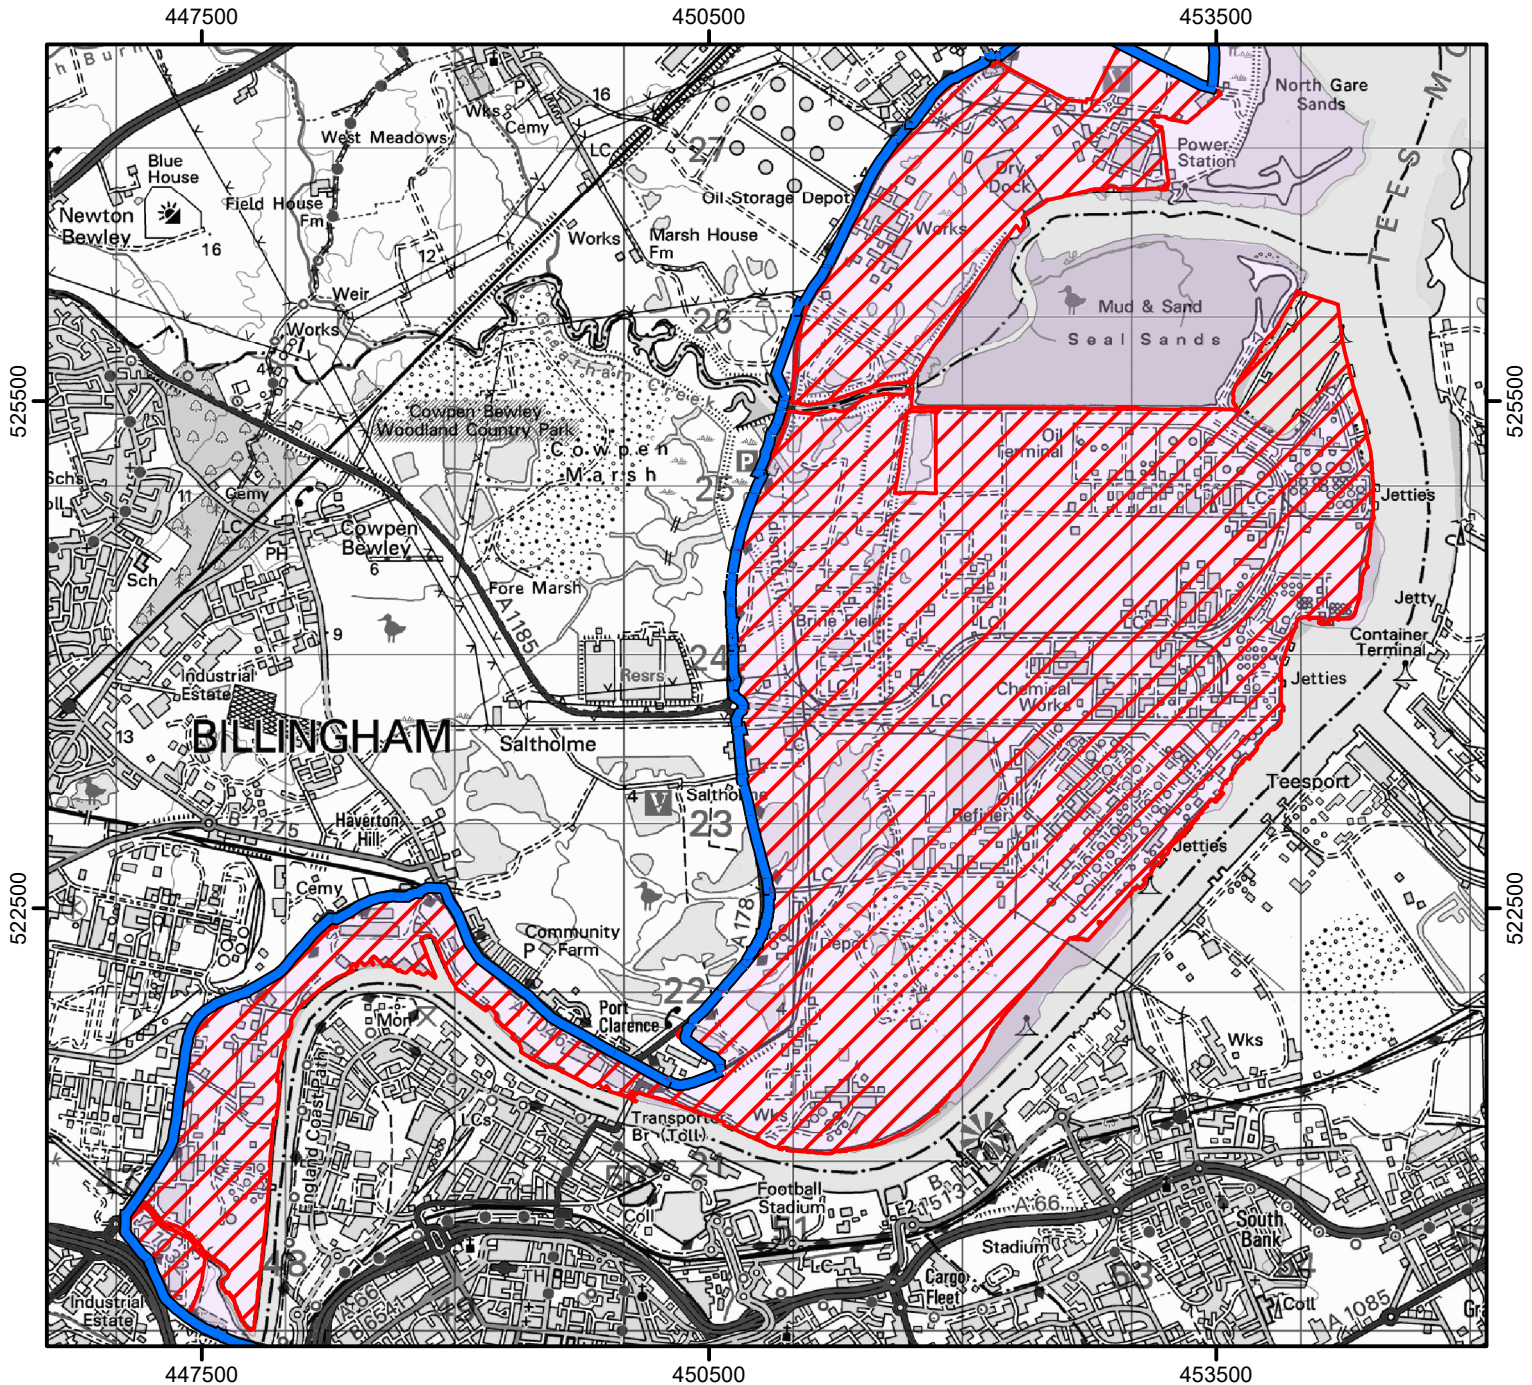

# CROW Open Access: Consultation on review of restriction

Please see accompanying notice.

This does not affect Public Rights of Way and permissive or traditional rights.

Consultation start date: 04 September 2024

Consultation end date: 18 September 2024

Case Number: 2014087356

© Crown Copyright and database right 2024.  
Ordnance Survey 100022021

 King Charles III England Coast Path

 Coastal Margin Exclusion

 Coastal Margin

For more information call the Open Access Contact Centre on 0300 060 2091  
or visit our website at [www.gov.uk/right-of-way-open-access-land/use-your-right-to-roam](http://www.gov.uk/right-of-way-open-access-land/use-your-right-to-roam)