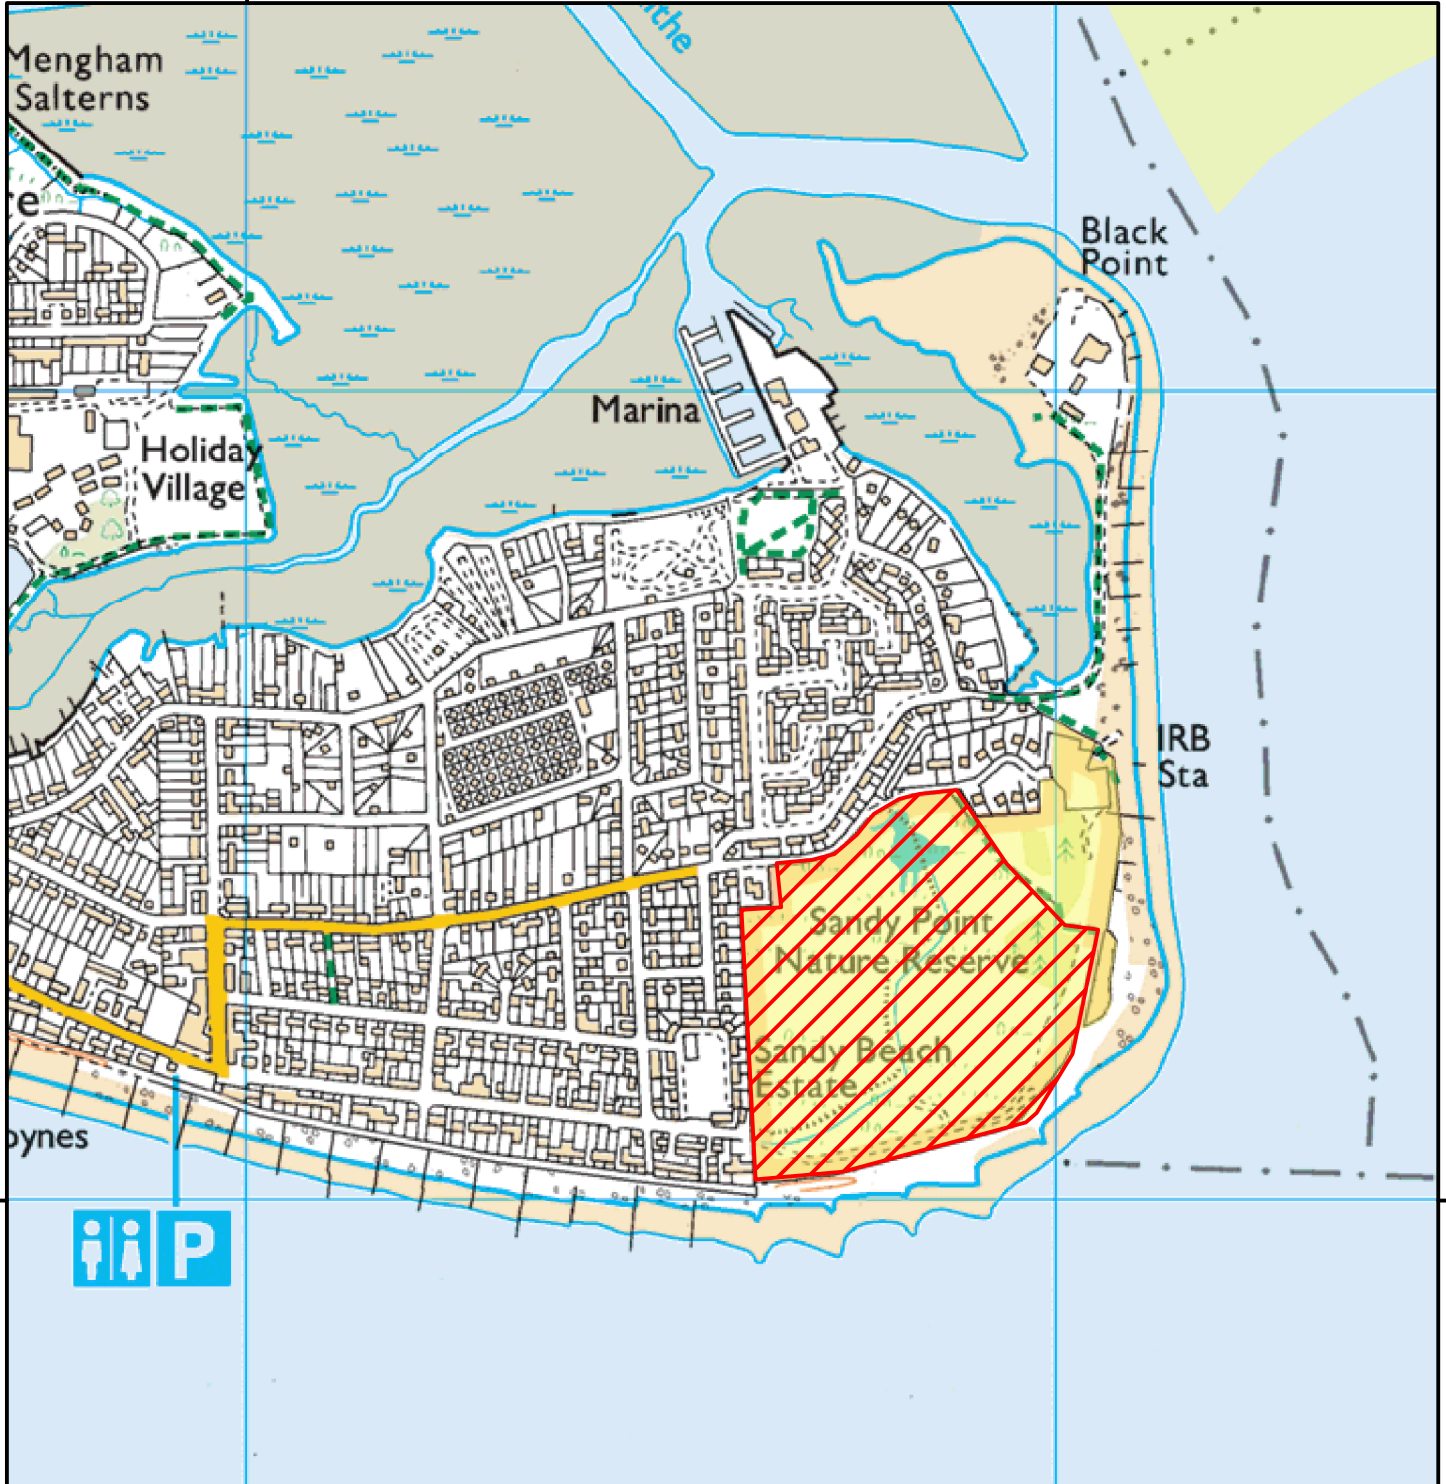

NO OPEN ACCESS

To protect sensitive wildlife, the open access land shown hatched on the maps below is closed.

NATURAL ENGLAND

This does not affect Public Rights of Way.

Case number 2009030024

474000

474000

0 500 Metres

© Crown Copyright and database right 2025. All rights reserved. Ordnance Survey Licence number 100022021.

Restricted Open Access Land

Open Access Land

For more information call the Open Access Contact Centre on 0300 060 2091 or visit our website at www.gov.uk/right-of-way-open-access-land/use-your-right-to-roam