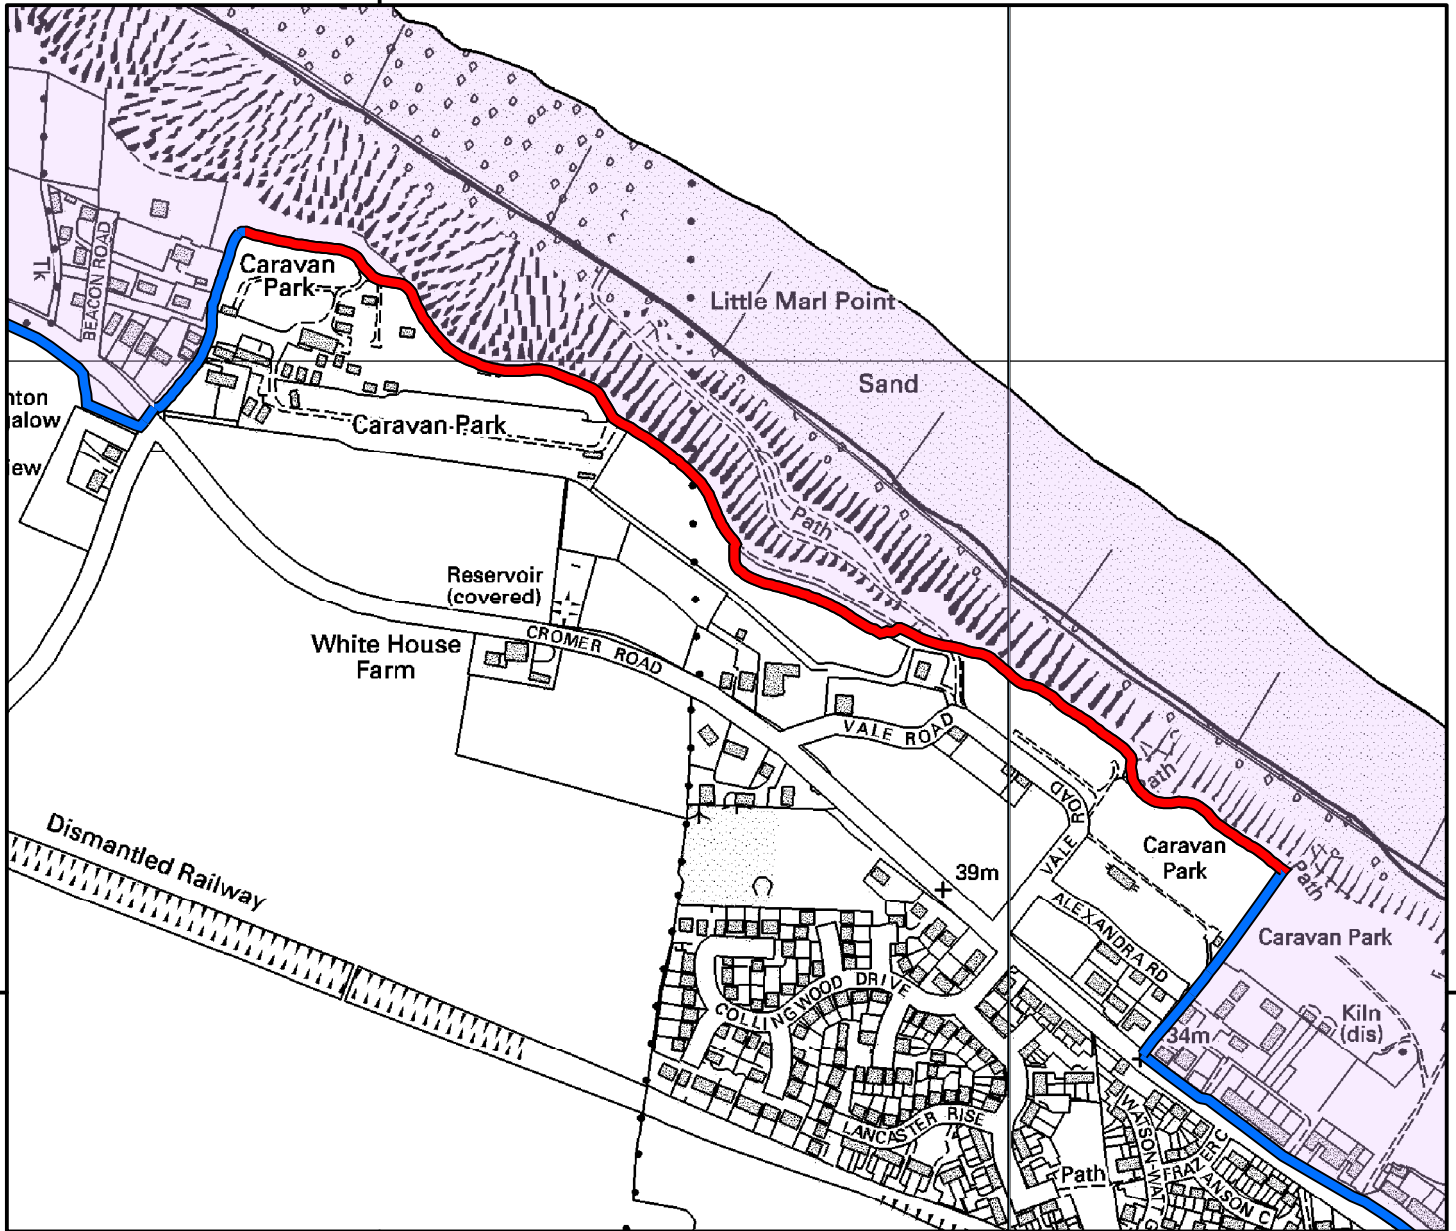

CROW Open Access: Consultation on review of restriction

Please see accompanying notice.

This does not affect Public Rights of Way.

Consultation end date: 11 September 2019

Case Number: 2014117438

629500

629500

 England Coast Path

 England Coast Path Restriction

 Access Land

0 150 300 Metres

© Crown Copyright and database right 2019.
Ordnance Survey 100022021

For more information call the Open Access Contact Centre on 0300 060 2091
or visit our website at www.gov.uk/right-of-way-open-access-land/use-your-right-to-roam