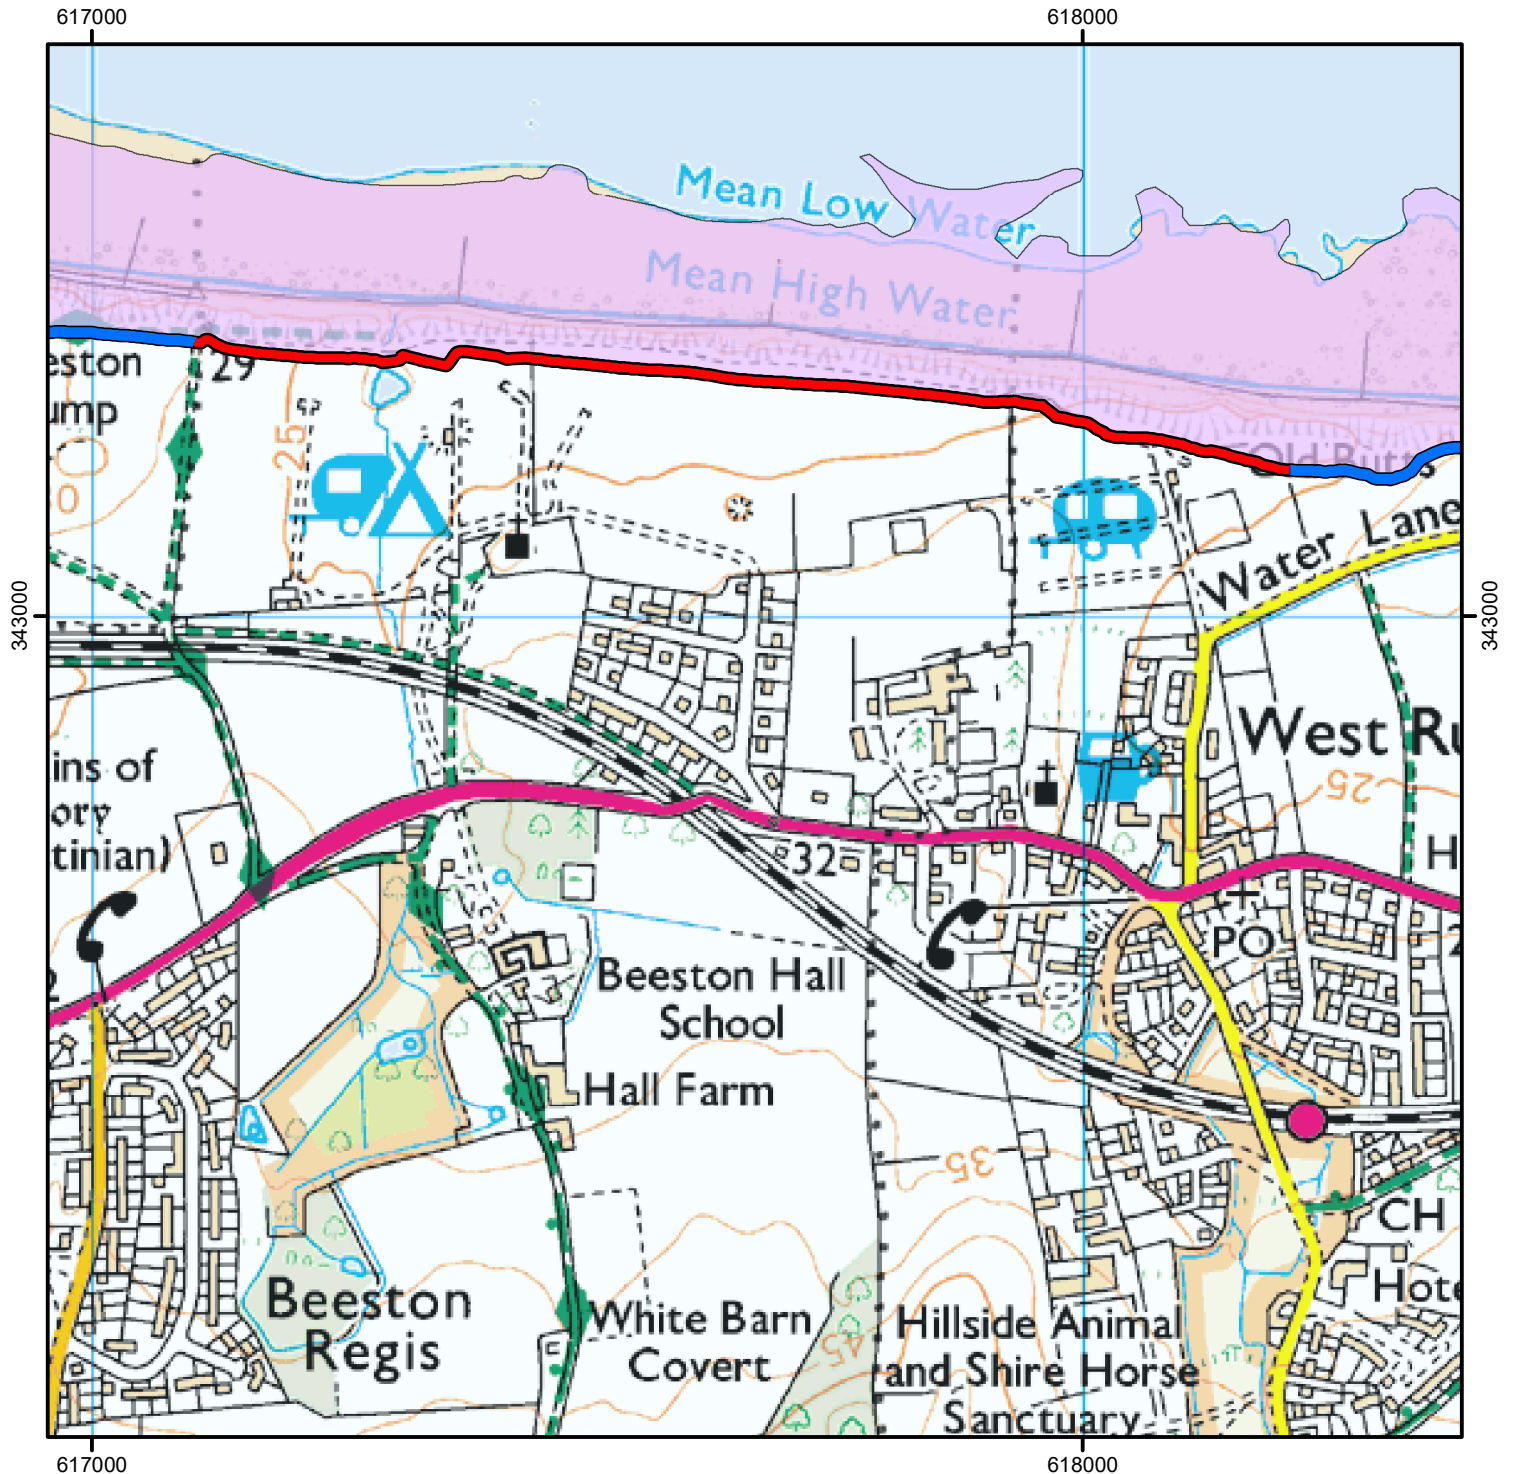

DOGS ON LEADS

Please keep dogs on leads on the section of the King Charles III England Coast Path shown in red on the map below

This does not affect Public Rights of Way and permissive or traditional rights.

Case number: 2014117440

-  King Charles III England Coast Path
-  King Charles III ECP Restriction
-  Coastal Margin

For more information call the Open Access Contact Centre on 0300 060 2091 or visit our website at www.gov.uk/right-of-way-open-access-land/use-your-right-to-roam