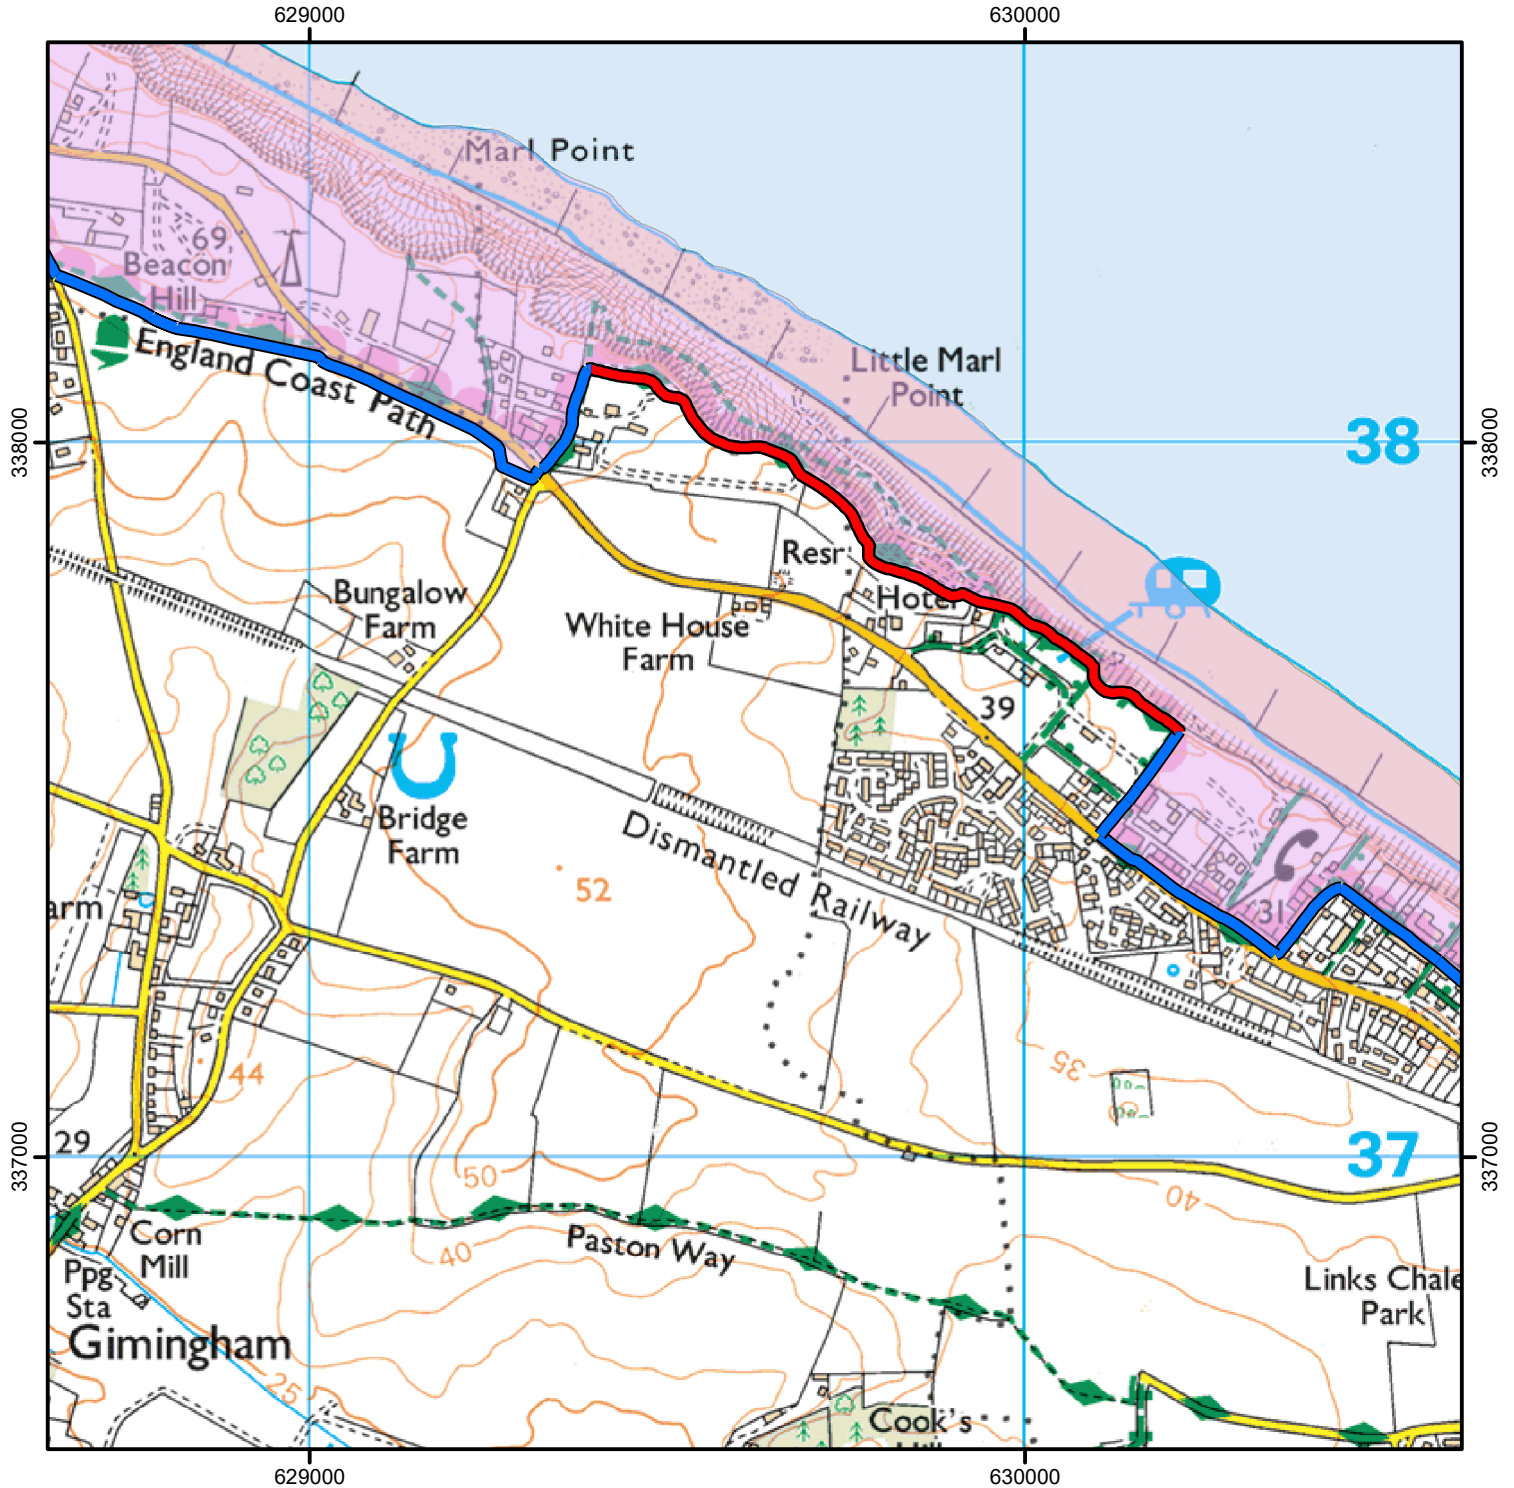

NATURAL
ENGLAND

DOGS ON LEADS

Please keep dogs on leads on the section of the King Charles III England Coast Path shown in red on the map below.

This does not affect Public Rights of Way and permissive or traditional rights.

Case Number: 2014117438

-  King Charles III England Coast Path
-  King Charles III ECP Restriction
-  Coastal Margin

For more information call the Open Access Contact Centre on 0300 060 2091 or visit our website at www.gov.uk/right-of-way-open-access-land/use-your-right-to-roam