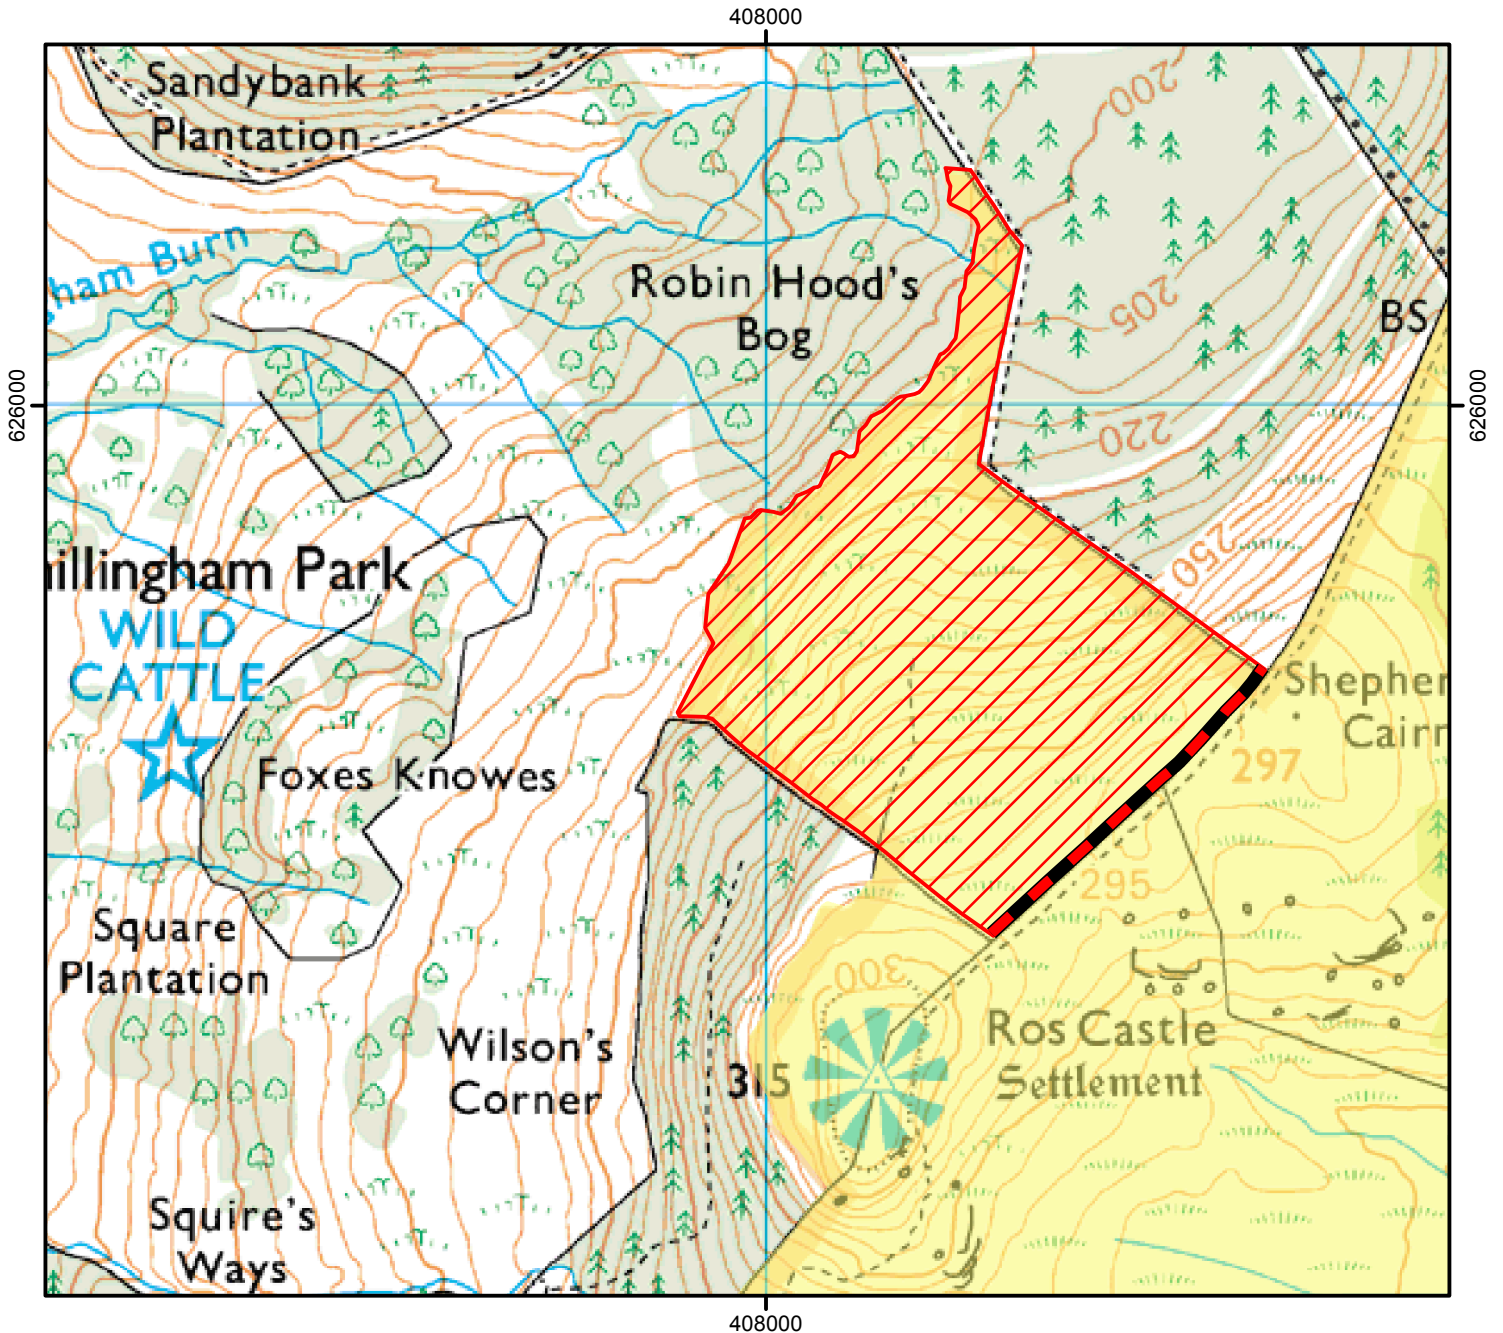

# CROW Open Access: Consultation on review of restriction

Please see accompanying notice.

(This does not affect Public Rights of Way)

Consultation end date: 02 August 2019

Case Number: 2004120055

© Crown Copyright and database right 2019.  
All rights reserved. Ordnance Survey Licence number 100022021

 CROW Access Land

 CROW Consultation

 Permitted Route

For more information call the Open Access Contact Centre on 0300 060 2091  
or visit our website at [www.gov.uk/right-of-way-open-access-land/use-your-right-to-roam](http://www.gov.uk/right-of-way-open-access-land/use-your-right-to-roam)