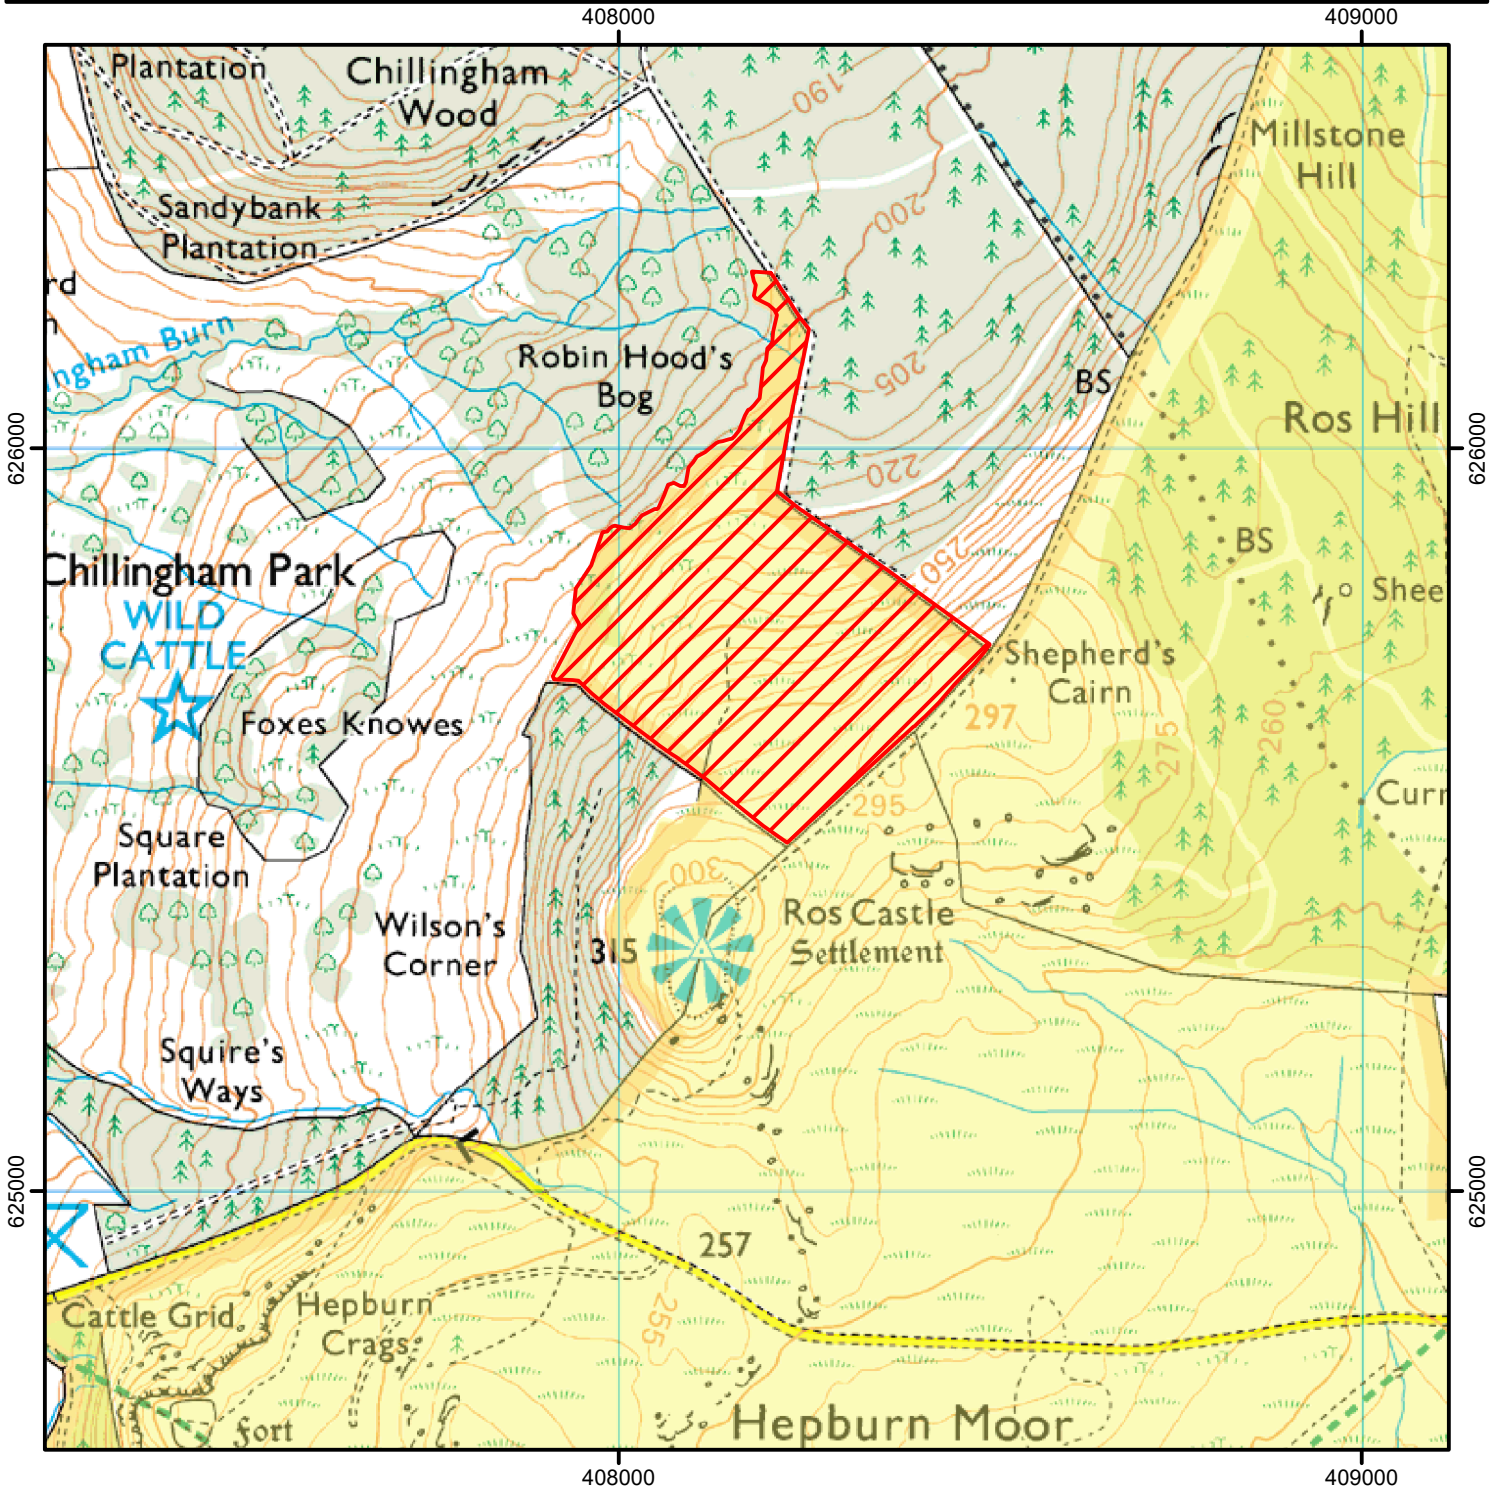

CROW Open Access: Consultation on review of current exclusion

Please see accompanying notice.

This does not affect Public Rights of Way.

Consultation end: 30 October 2024

Case Number: 2004120055

 CROW Consultation

 CROW Access Land

For more information call the Open Access Contact Centre on 0300 060 2091 or visit our website at www.gov.uk/right-of-way-open-access-land/use-your-right-to-roam