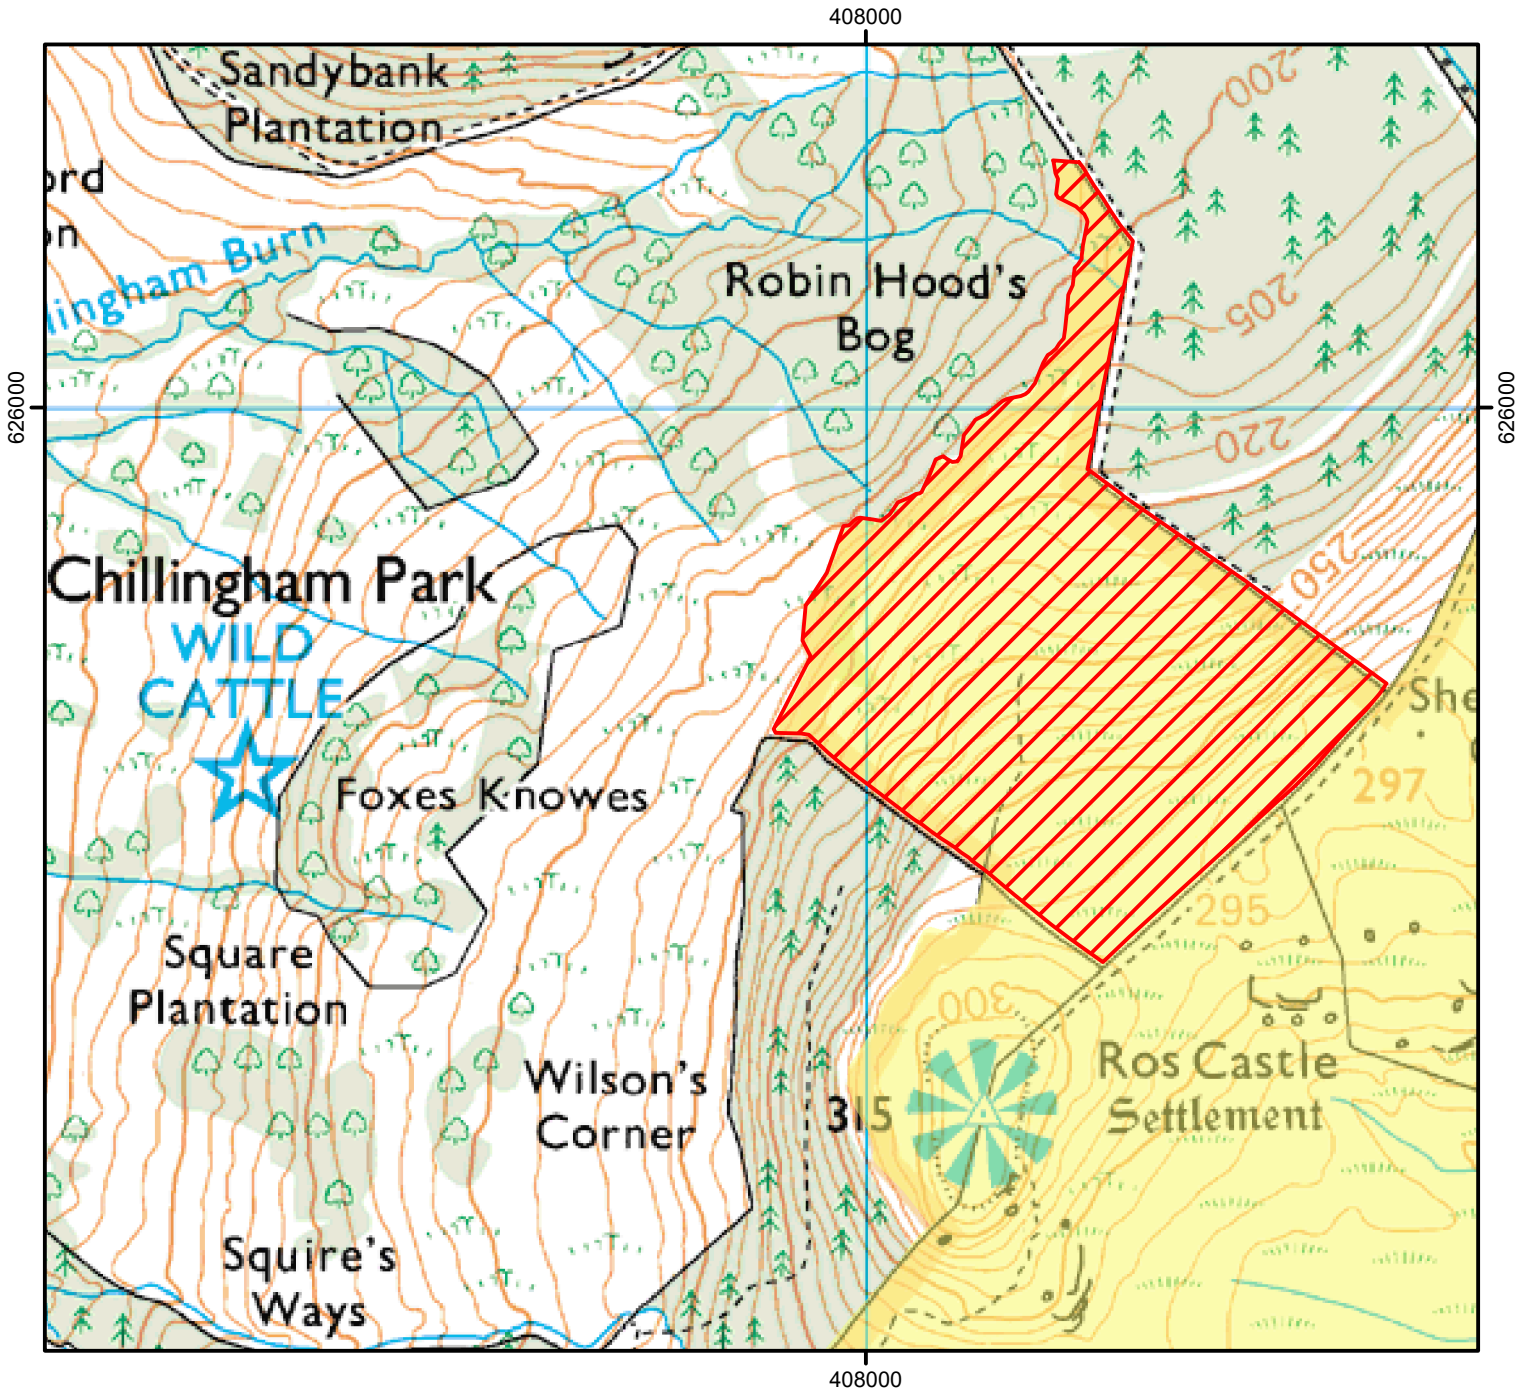

NO OPEN ACCESS

In the interests of public safety, the open access land shown hatched in red on the map below is closed.

Case Number: 2004120055

© Crown Copyright and database right 2024.
All rights reserved. Ordnance Survey Licence number 100022021

Restricted Open Access land

Open Access land

For more information call the Open Access Contact Centre on 0300 060 2091
or visit our website at www.gov.uk/right-of-way-open-access-land/use-your-right-to-roam