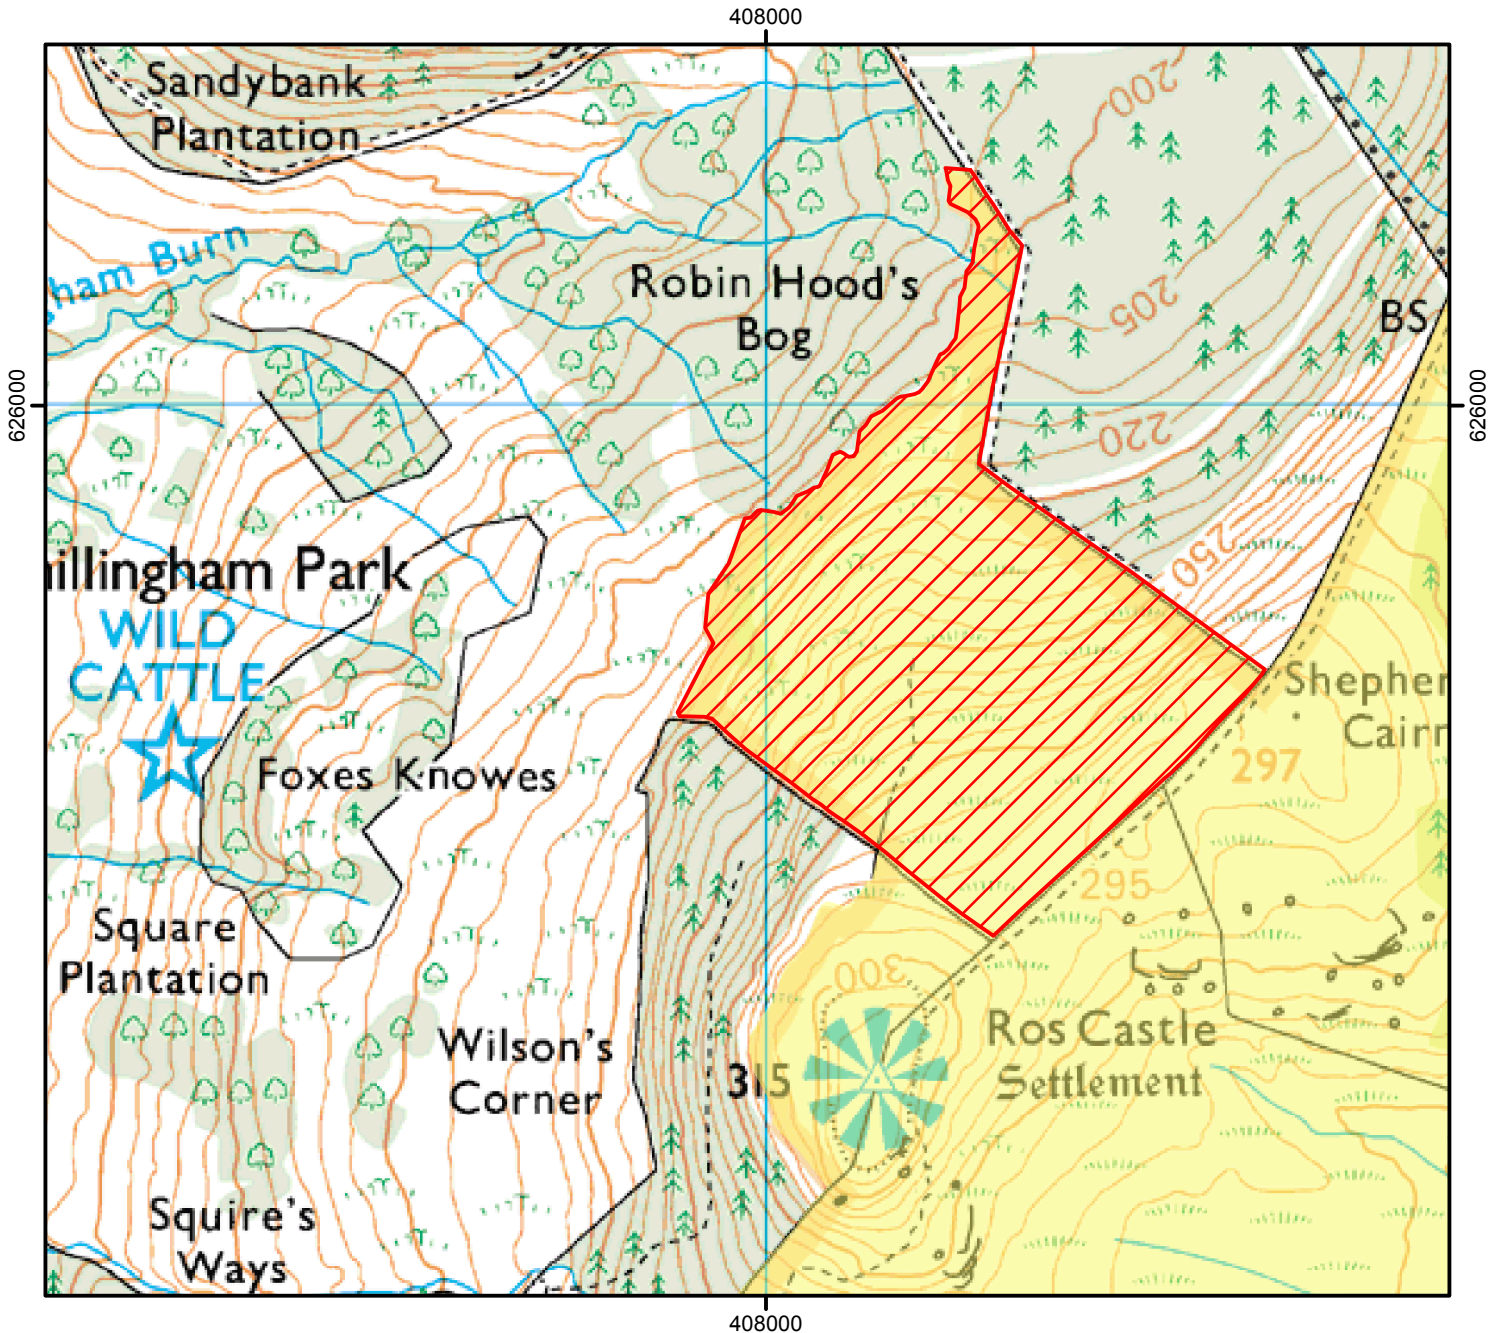

# CROW Open Access: Second consultation on review of restriction

Please see accompanying notice.

(This does not affect Public Rights of Way)

Consultation end date: 27 September 2019

Case Number: 2004120055

-  CROW Access Land
-  CROW Consultation

© Crown Copyright and database right 2019.  
All rights reserved. Ordnance Survey Licence number 100022021

For more information call the Open Access Contact Centre on 0300 060 2091  
or visit our website at [www.gov.uk/right-of-way-open-access-land/use-your-right-to-roam](http://www.gov.uk/right-of-way-open-access-land/use-your-right-to-roam)