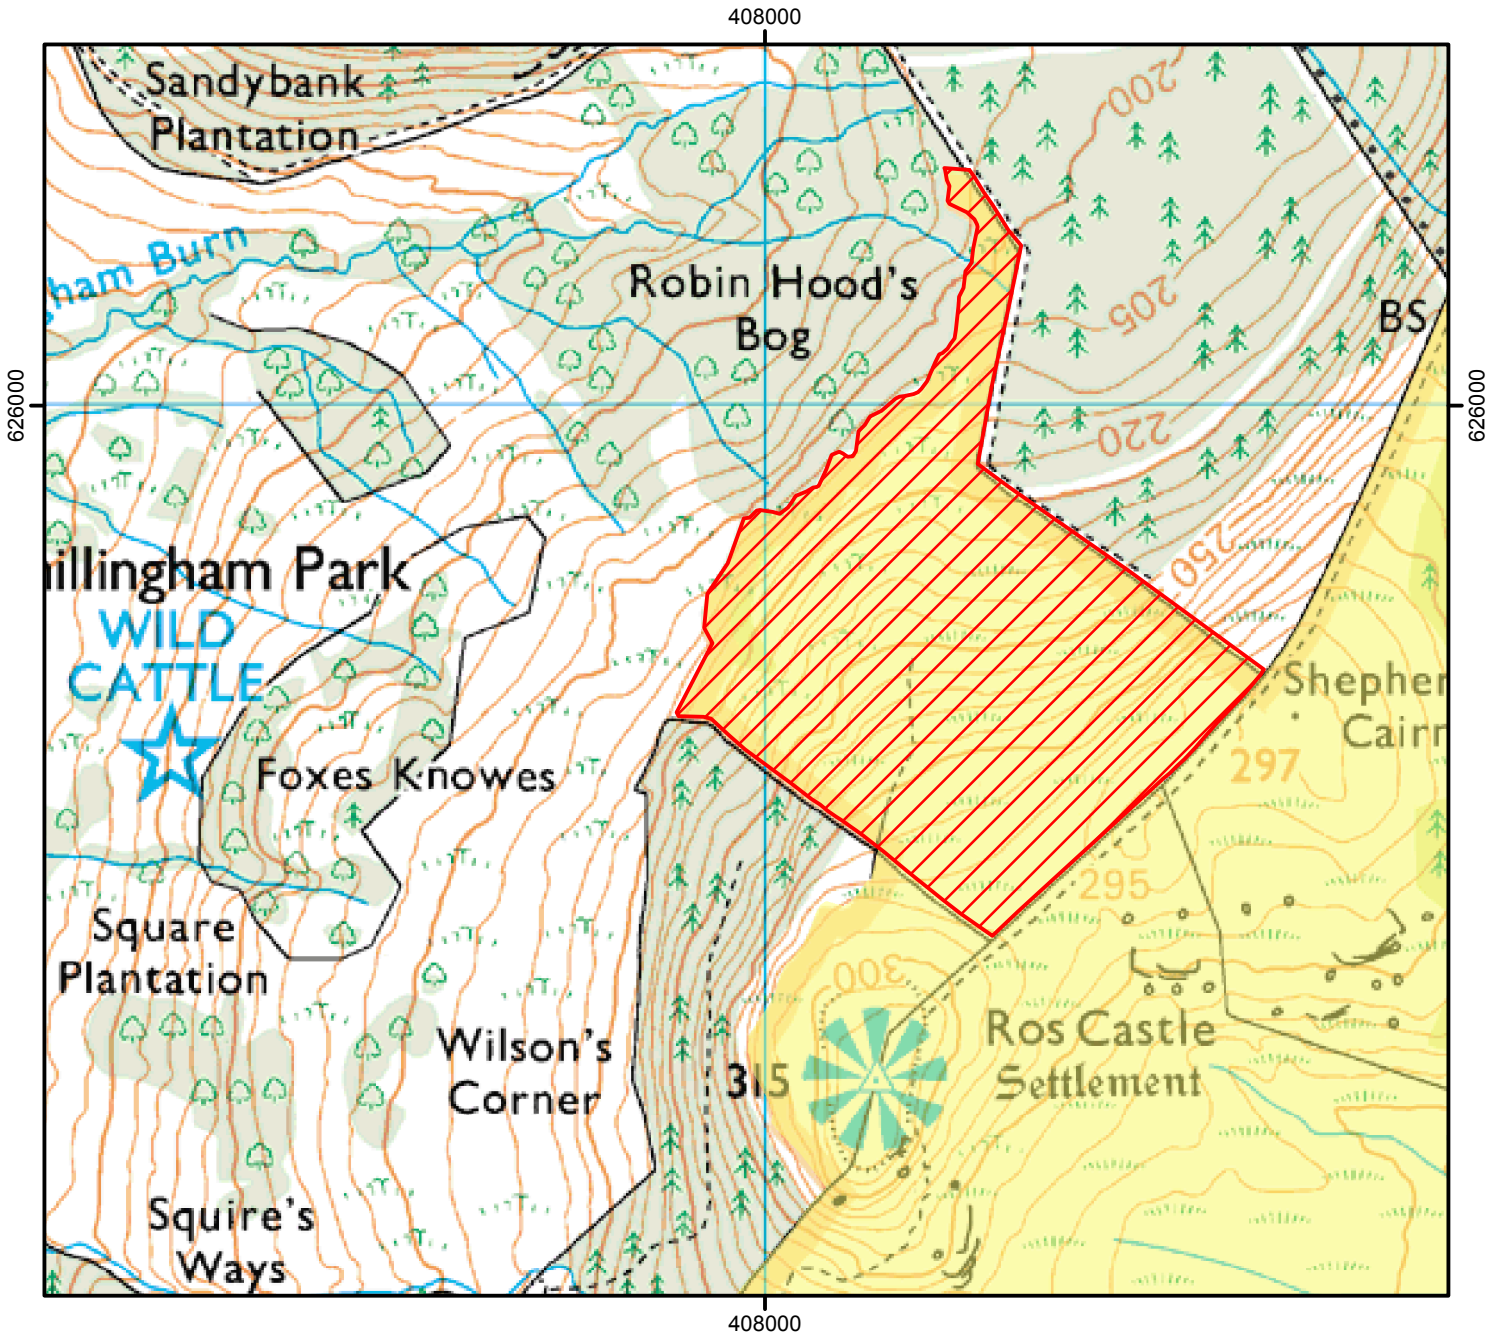

# NO OPEN ACCESS

In the interests of public safety, the open access land shown hatched on the map below is closed until 01 November 2025.

Case Number: 2004120055

0 250 500 M

Restricted Open Access land

Open Access land

© Crown Copyright and database right 2019. All rights reserved. Ordnance Survey Licence number 100022021

For more information call the Open Access Contact Centre on 0300 060 2091 or visit our website at [www.gov.uk/right-of-way-open-access-land/use-your-right-to-roam](http://www.gov.uk/right-of-way-open-access-land/use-your-right-to-roam)