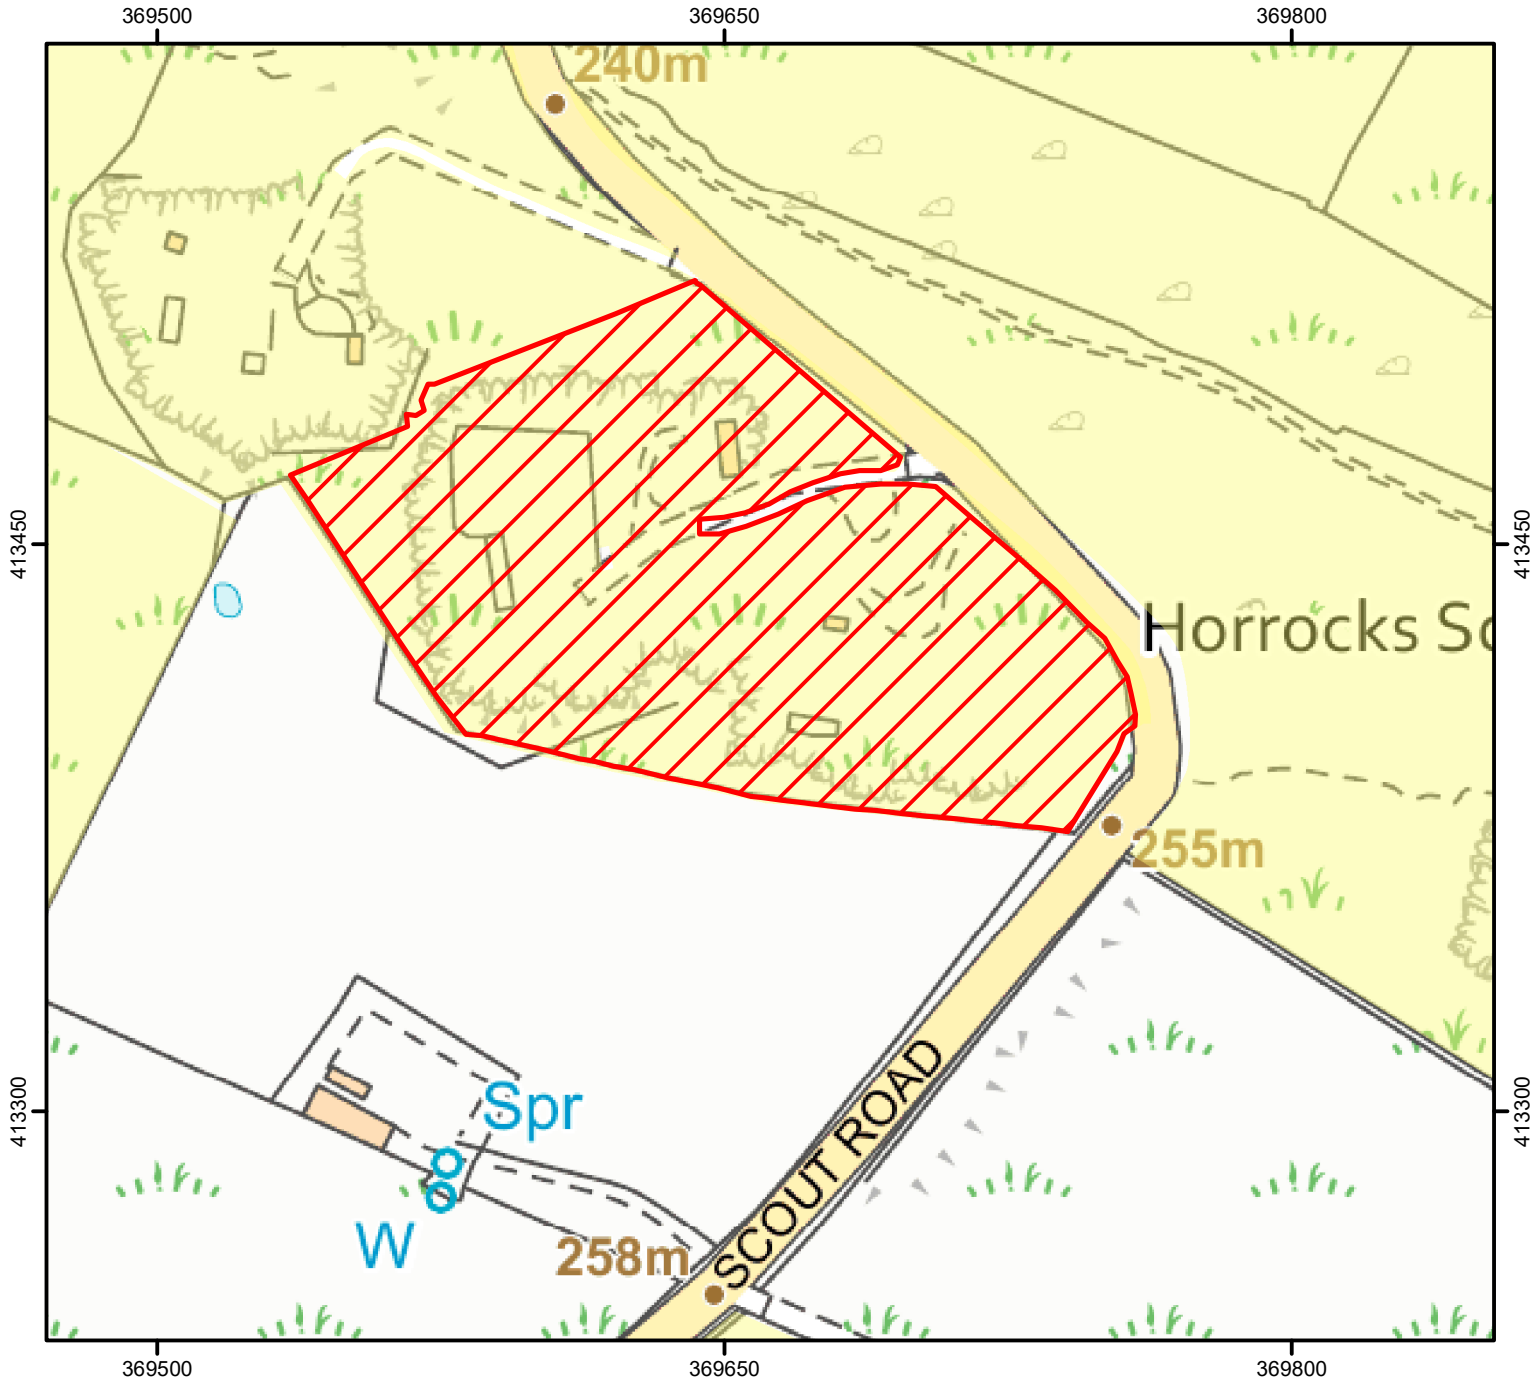

NATURAL
ENGLAND

No Public Access

The Open Access land shown hatched on the map below is excluded for land management and public safety every Monday, Wednesday, Friday and Sunday from dawn to dusk throughout the year and on other days when red flags are flying.

Case numbers: 2017028331 & 2017038361

0 50 100 Metres

© Crown Copyright and database right 2021. All rights reserved.
Ordnance Survey Licence number 100022021.

Open Access Land

Restricted Open Access Land

For more information call the Open Access Contact Centre on 0300 060 2091
or visit our website at www.gov.uk/right-of-way-open-access-land/use-your-right-to-roam