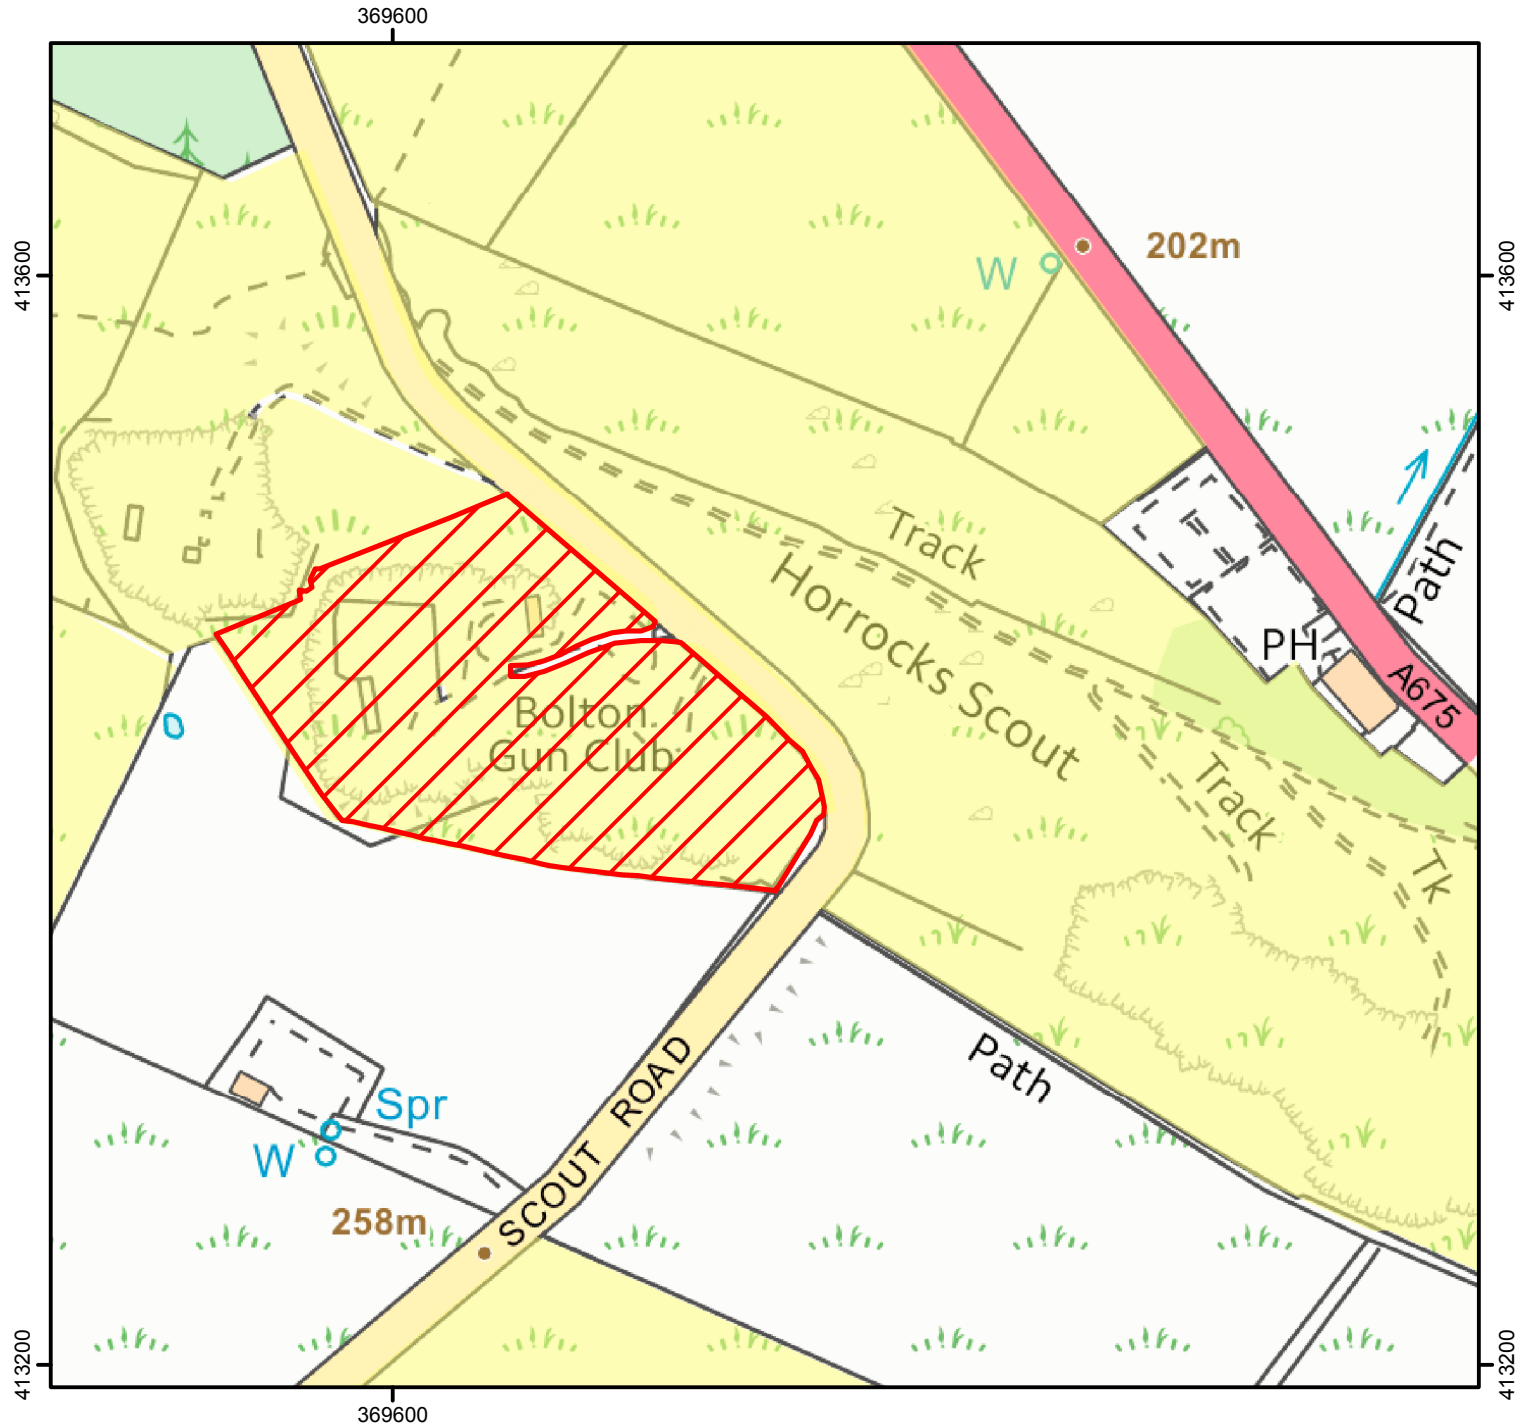

CROW Open Access: Consultation on review of restriction

Please see accompanying notice.

(This does not affect Public Rights of Way)

Consultation start date: 21 April 2017

end date: 26 May 2017

Case Numbers: 2017028331 & 2017038361

0 100 200 M

© Crown Copyright and database right 2017. Ordnance Survey 100022021

 CROW Consultation

 CROW Access Land

For more information call the Open Access Contact Centre on 0300 060 2091 or visit our website at www.gov.uk/right-of-way-open-access-land/use-your-right-to-roam