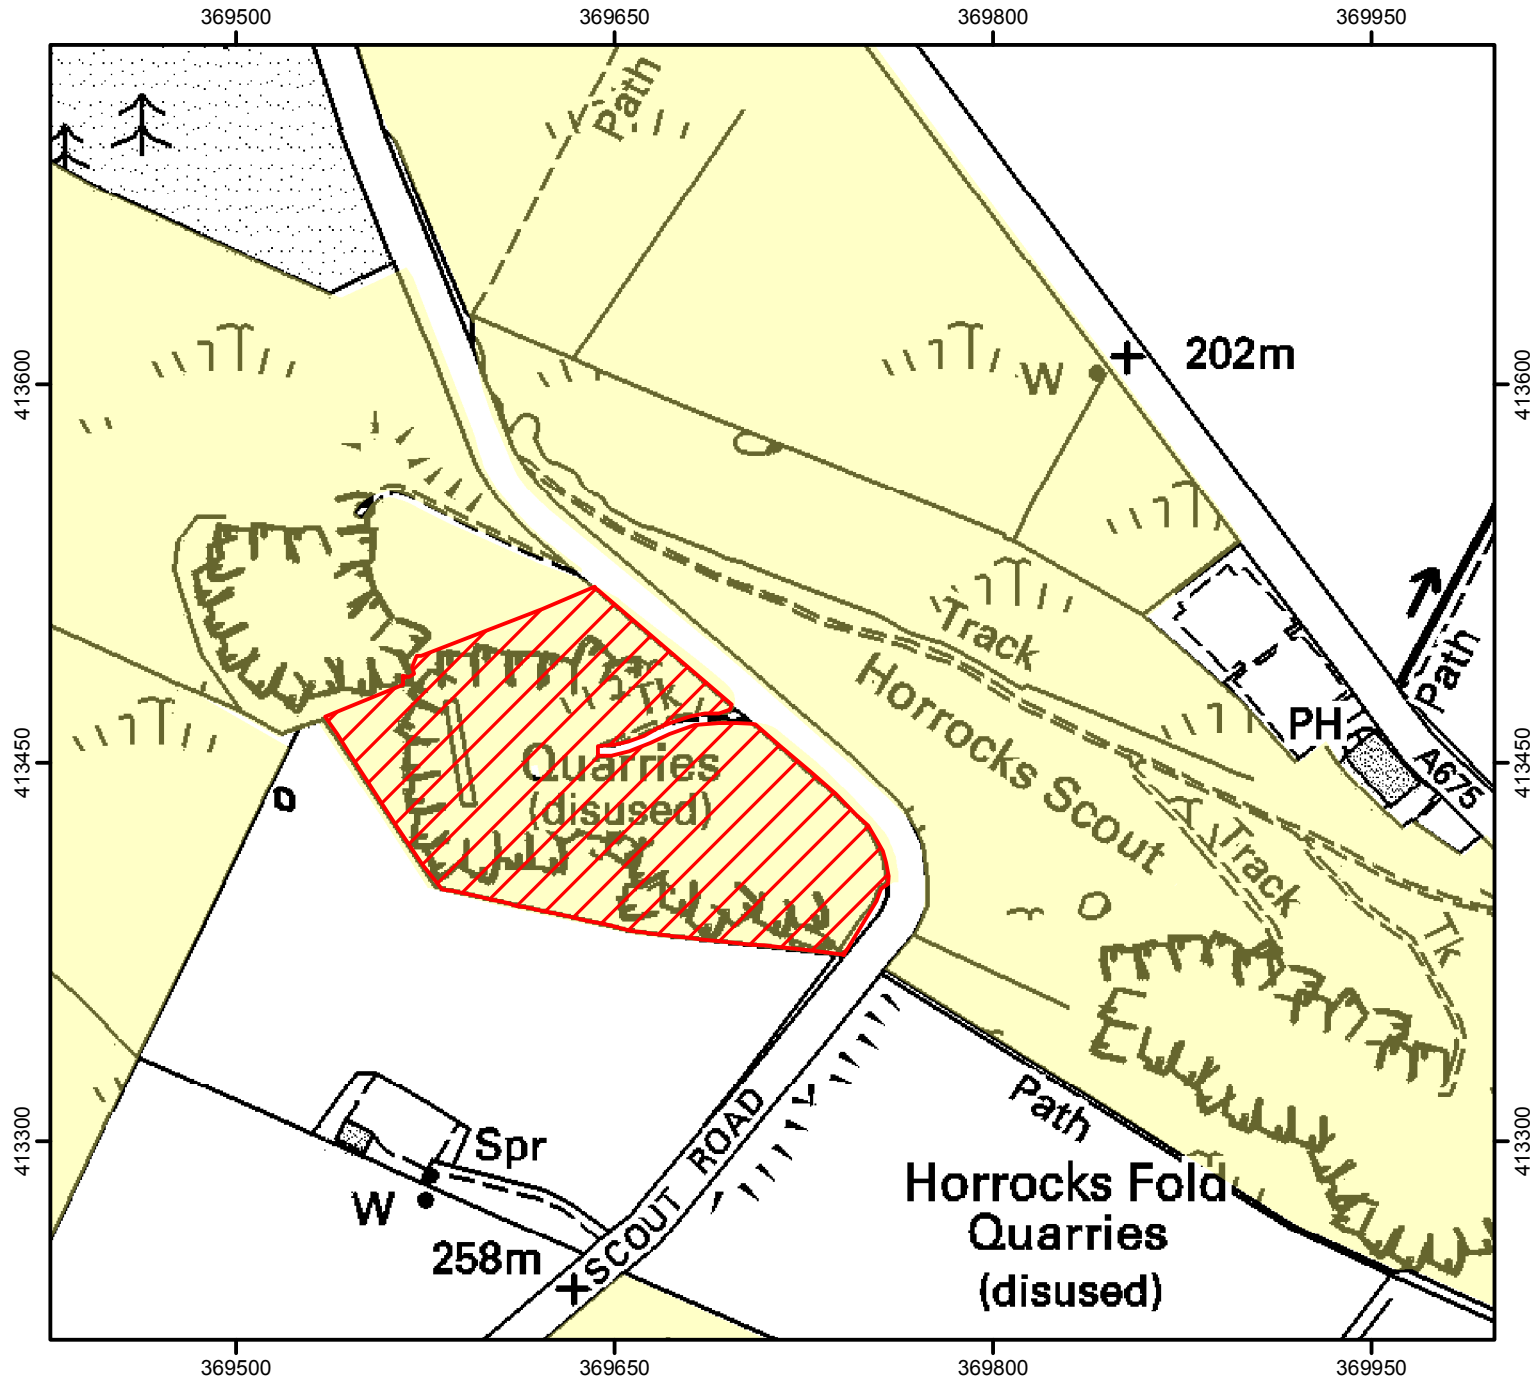

No Public Access

The Open Access land shown hatched on the map below is excluded for land management and public safety every Monday, Wednesday, Friday and Sunday from dawn to dusk throughout the year and on other days when red flags are flying.

From: 19 June 2017 until 18 June 2023

Case numbers: 2017028331 & 2017038361

© Crown Copyright and database right 2017. All rights reserved.
Ordnance Survey Licence number 100022021.

Restricted Open Access Land