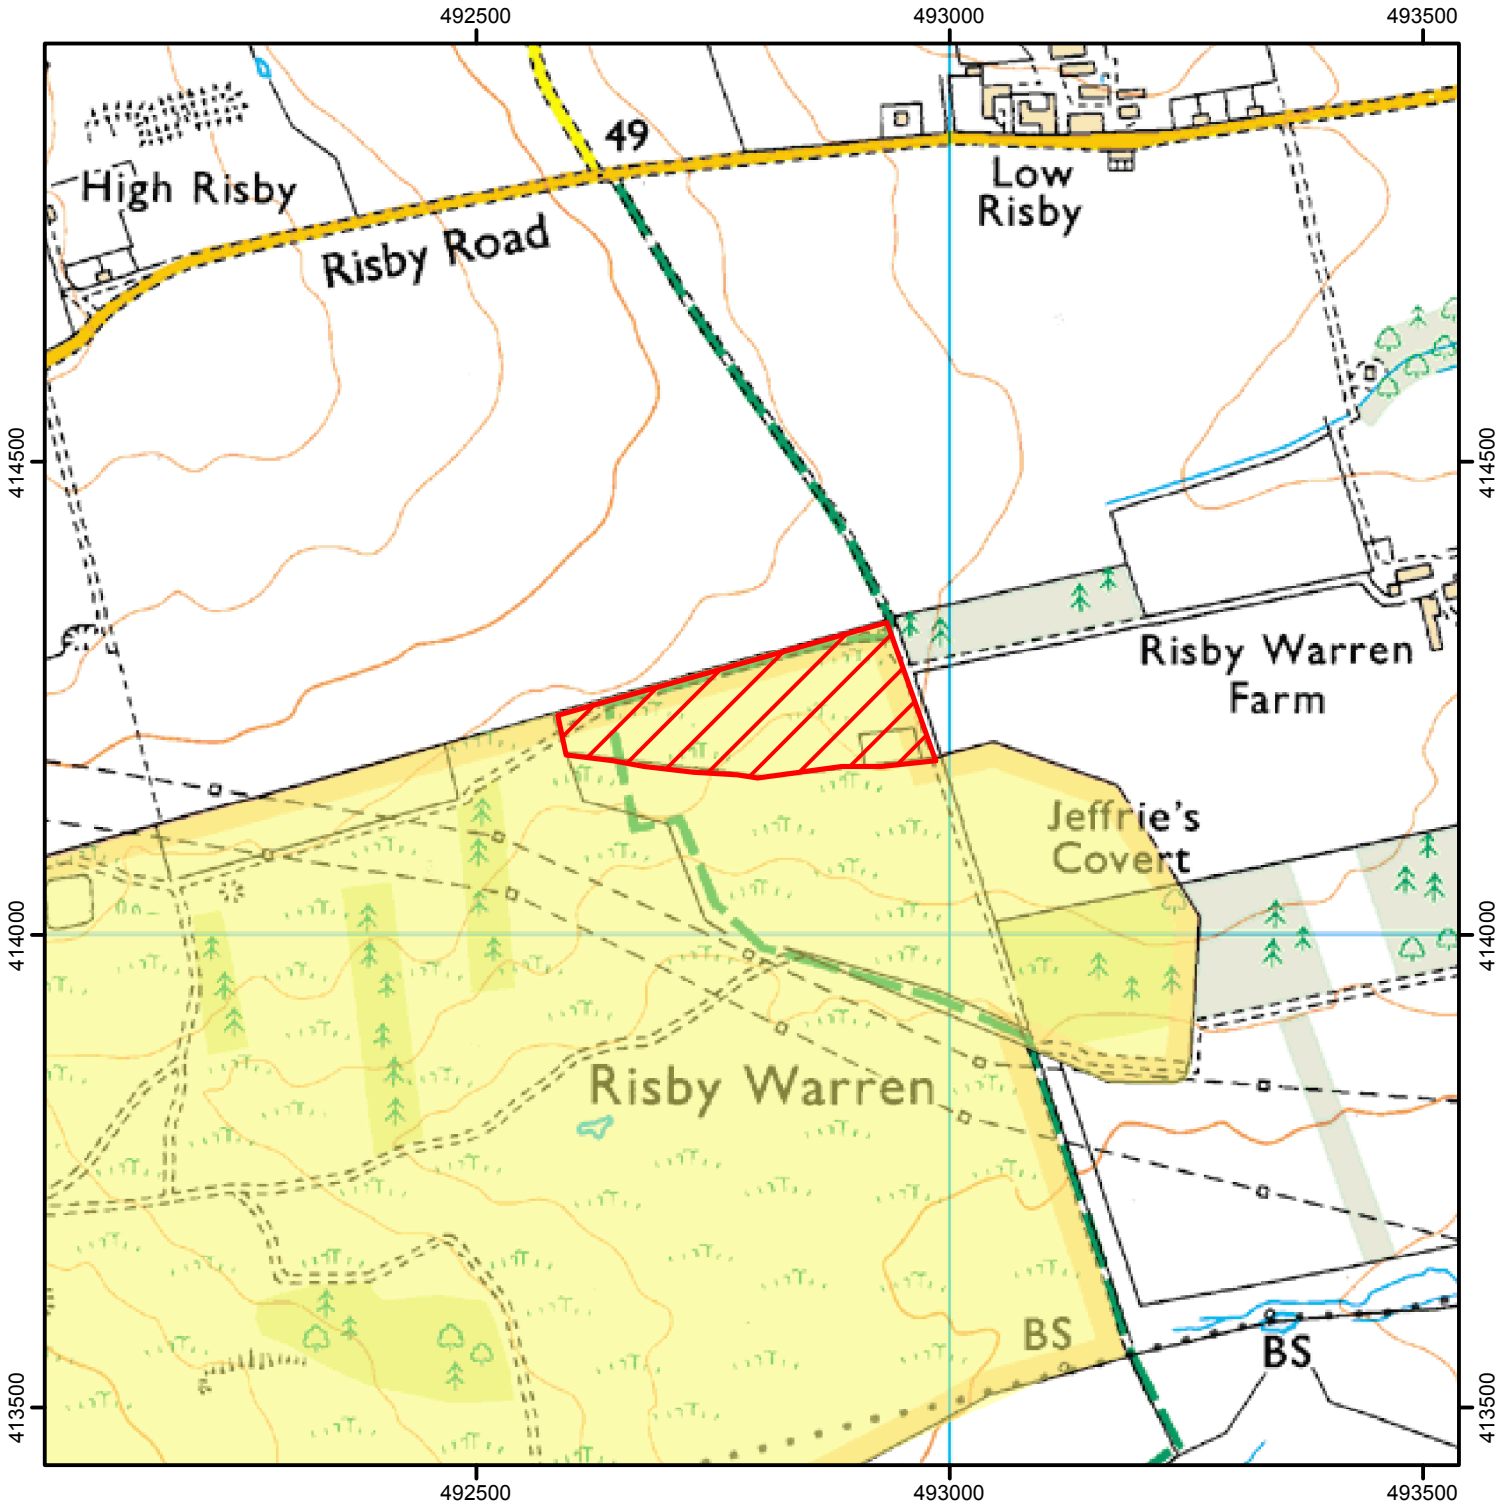

NO OPEN ACCESS

In the interests of public safety, the open access land shown hatched on the map below is closed

(This does not affect Public Rights of Way)

From: 22 June 2015 to 20 June 2036 Case Number: 2005090331

© Crown Copyright and database right 2015. All rights reserved.
Ordnance Survey Licence number 100022021.

Restricted Open Access Land
Open Access Land

For more information call the Open Access Contact Centre on 0300 060 2091
or visit our website at www.gov.uk/right-of-way-open-access-land/use-your-right-to-roam