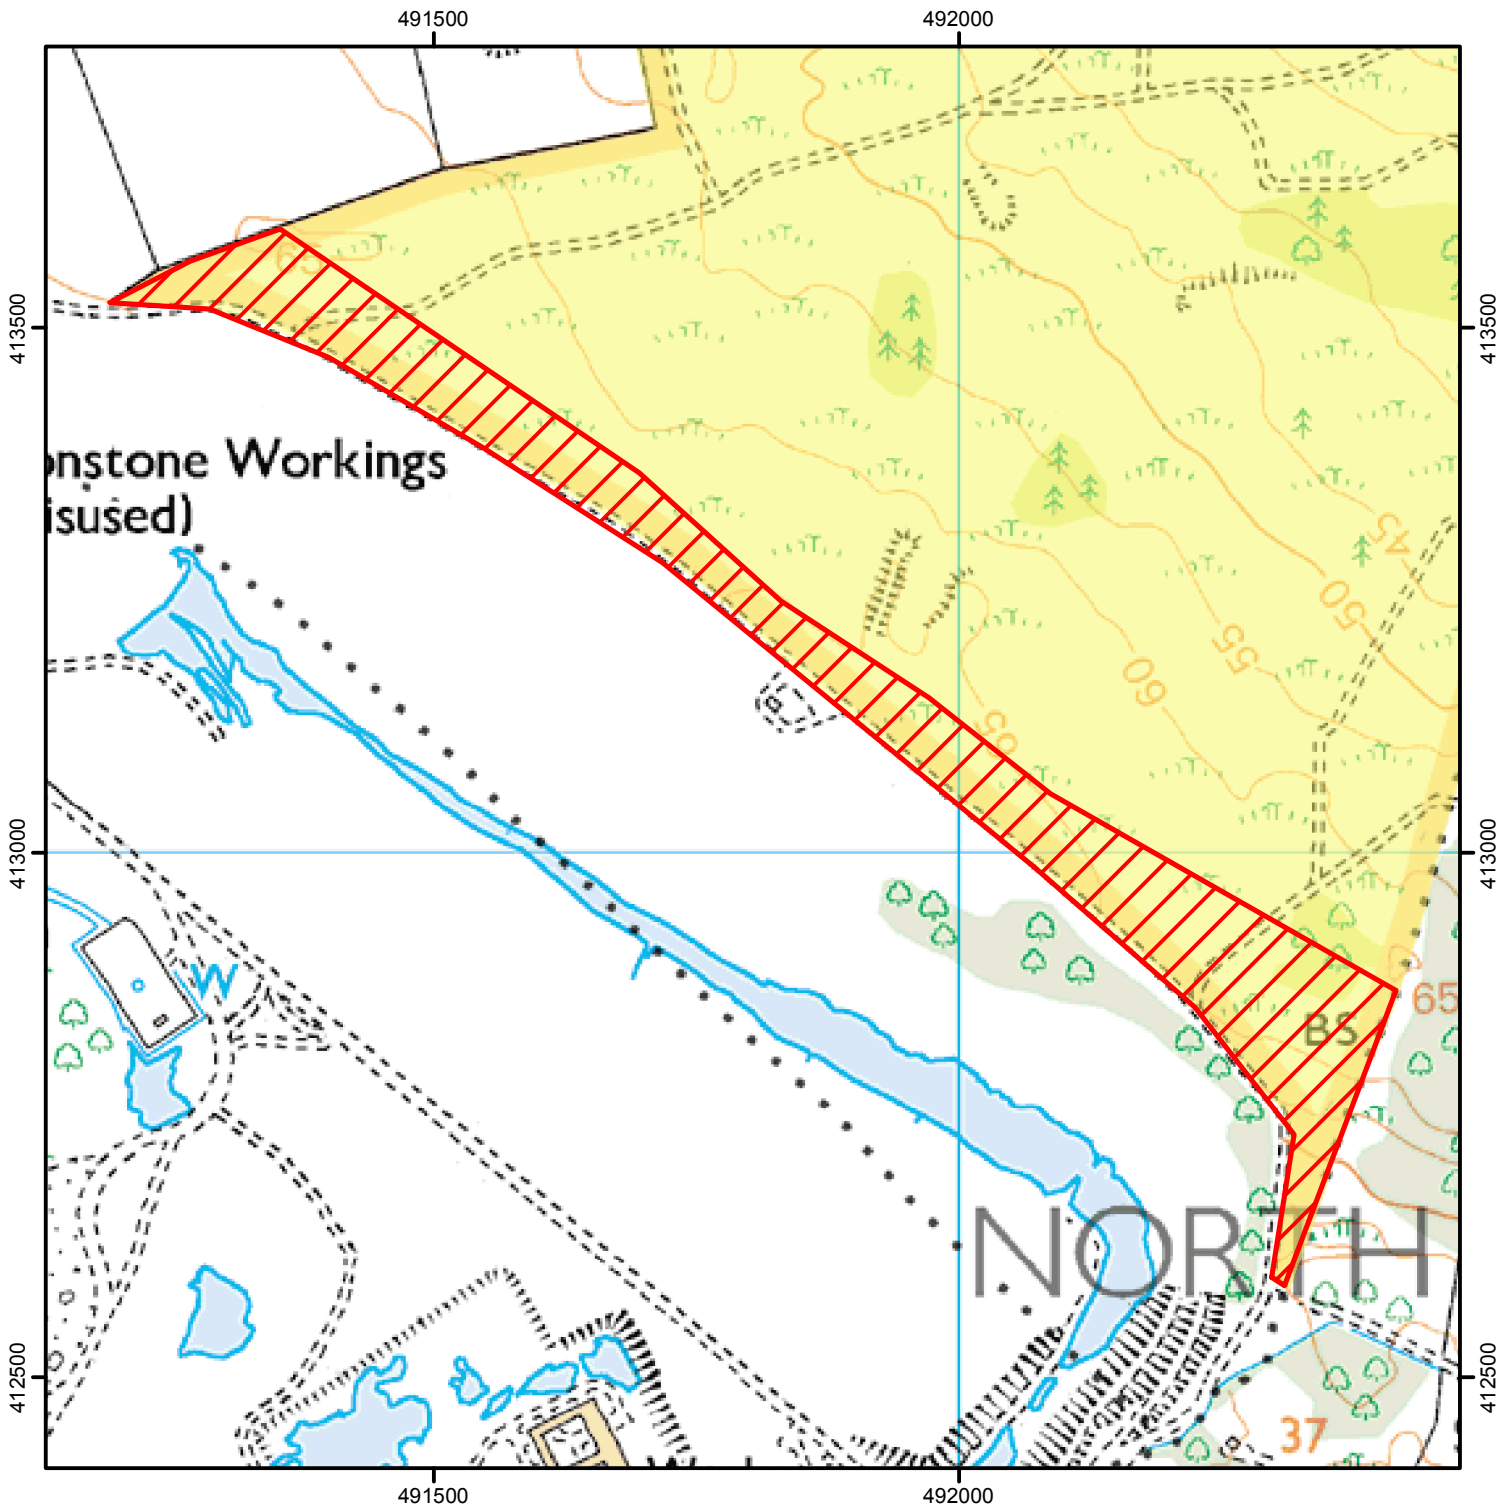

# NO OPEN ACCESS

In the interests of public safety, the open access land shown hatched on the map below is closed.

(This does not affect Public Rights of Way)

From: 22 June 2015 to 20 June 2036 Case Number: 2005090329

0 250 500 M

© Crown Copyright and database right 2015. All rights reserved.  
Ordnance Survey Licence number 100022021.

Restricted Open Access Land

Open Access Land

For more information call the Open Access Contact Centre on 0300 060 2091  
or visit our website at [www.gov.uk/right-of-way-open-access-land/use-your-right-to-roam](http://www.gov.uk/right-of-way-open-access-land/use-your-right-to-roam)