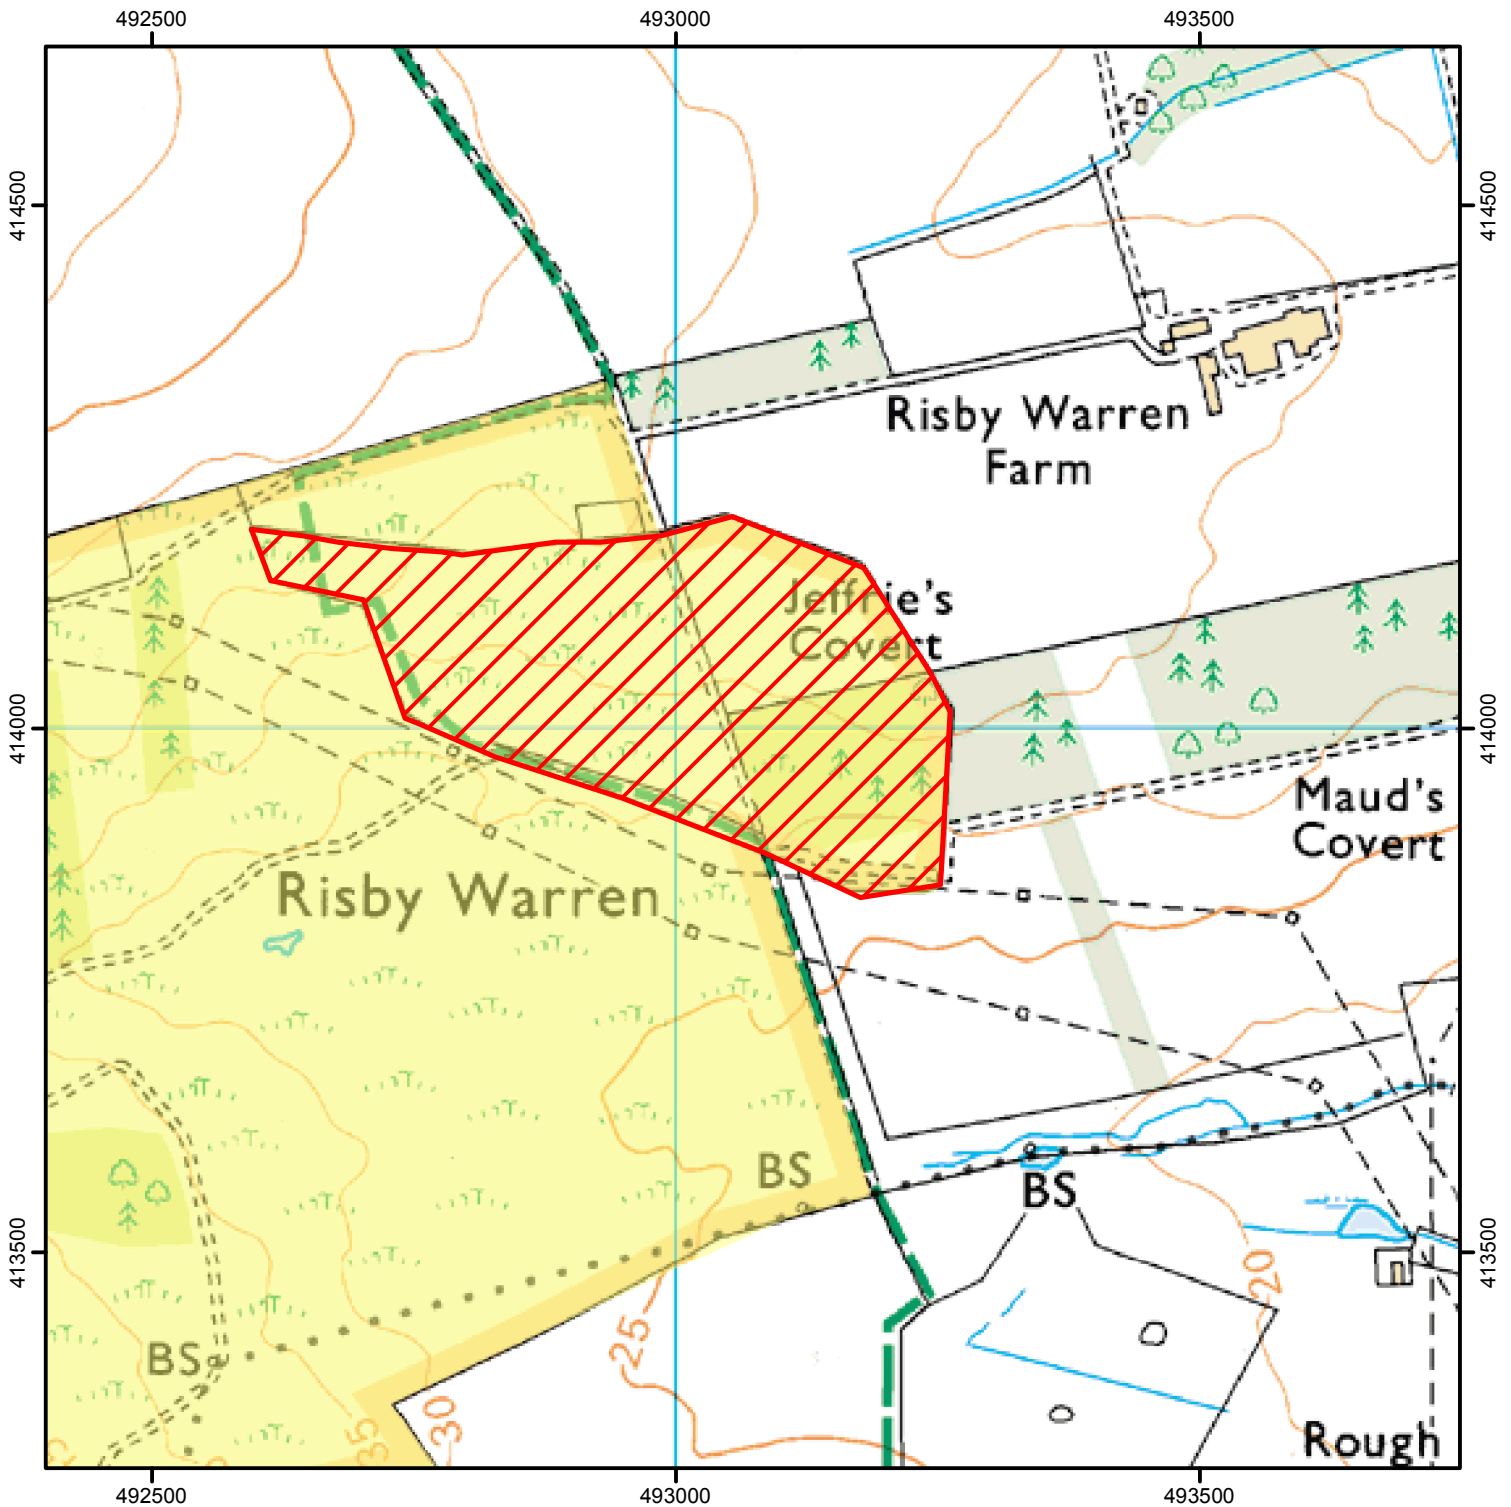

NATURAL
ENGLAND

NO OPEN ACCESS

In the interests of public safety, the open access land shown hatched on the map below is closed.

(This does not affect Public Rights of Way)

From: 22 June 2015 to 20 June 2036 Case Number: 2005060237

0 250 500 Metres

© Crown Copyright and database right 2015. All rights reserved.
Ordnance Survey Licence number 100022021.

Restricted Open Access Land
Open Access Land

For more information call the Open Access Contact Centre on 0300 060 2091
or visit our website at www.gov.uk/right-of-way-open-access-land/use-your-right-to-roam