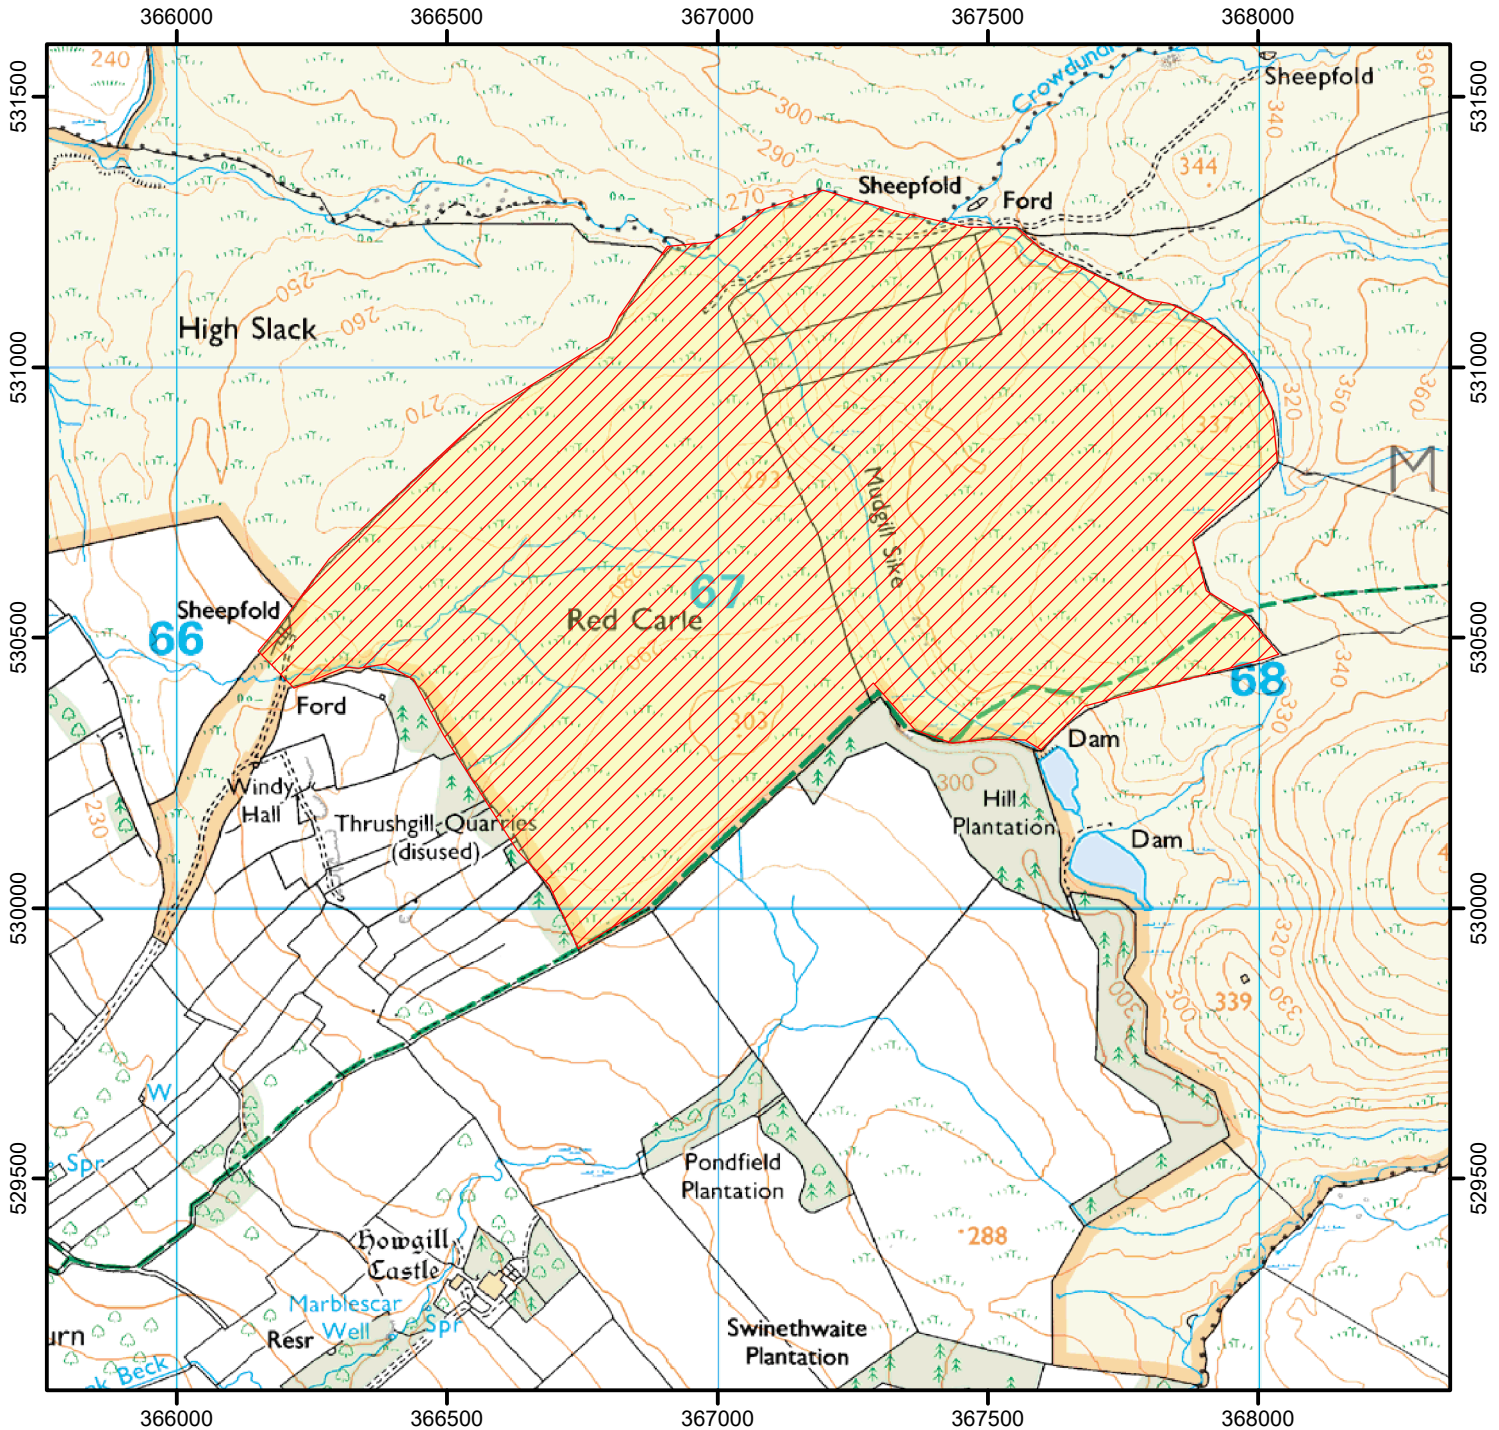

# NO DOGS

To protect sensitive wildlife, dogs are not allowed on the open access land shown hatched on the map below.

This does not affect Public Rights of Way where dogs must be kept under effective control.

Between: 01 October and 31 March each year until 2027.

Case Number: 2021079446

0 400 800 Metres

© Crown Copyright and database right 2021.  
Ordnance Survey 100022021

Restricted Open Access Land

Open Access Land

For more information call the Open Access Contact Centre on 0300 060 2091  
or visit our website at [www.gov.uk/right-of-way-open-access-land/use-your-right-to-roam](http://www.gov.uk/right-of-way-open-access-land/use-your-right-to-roam)