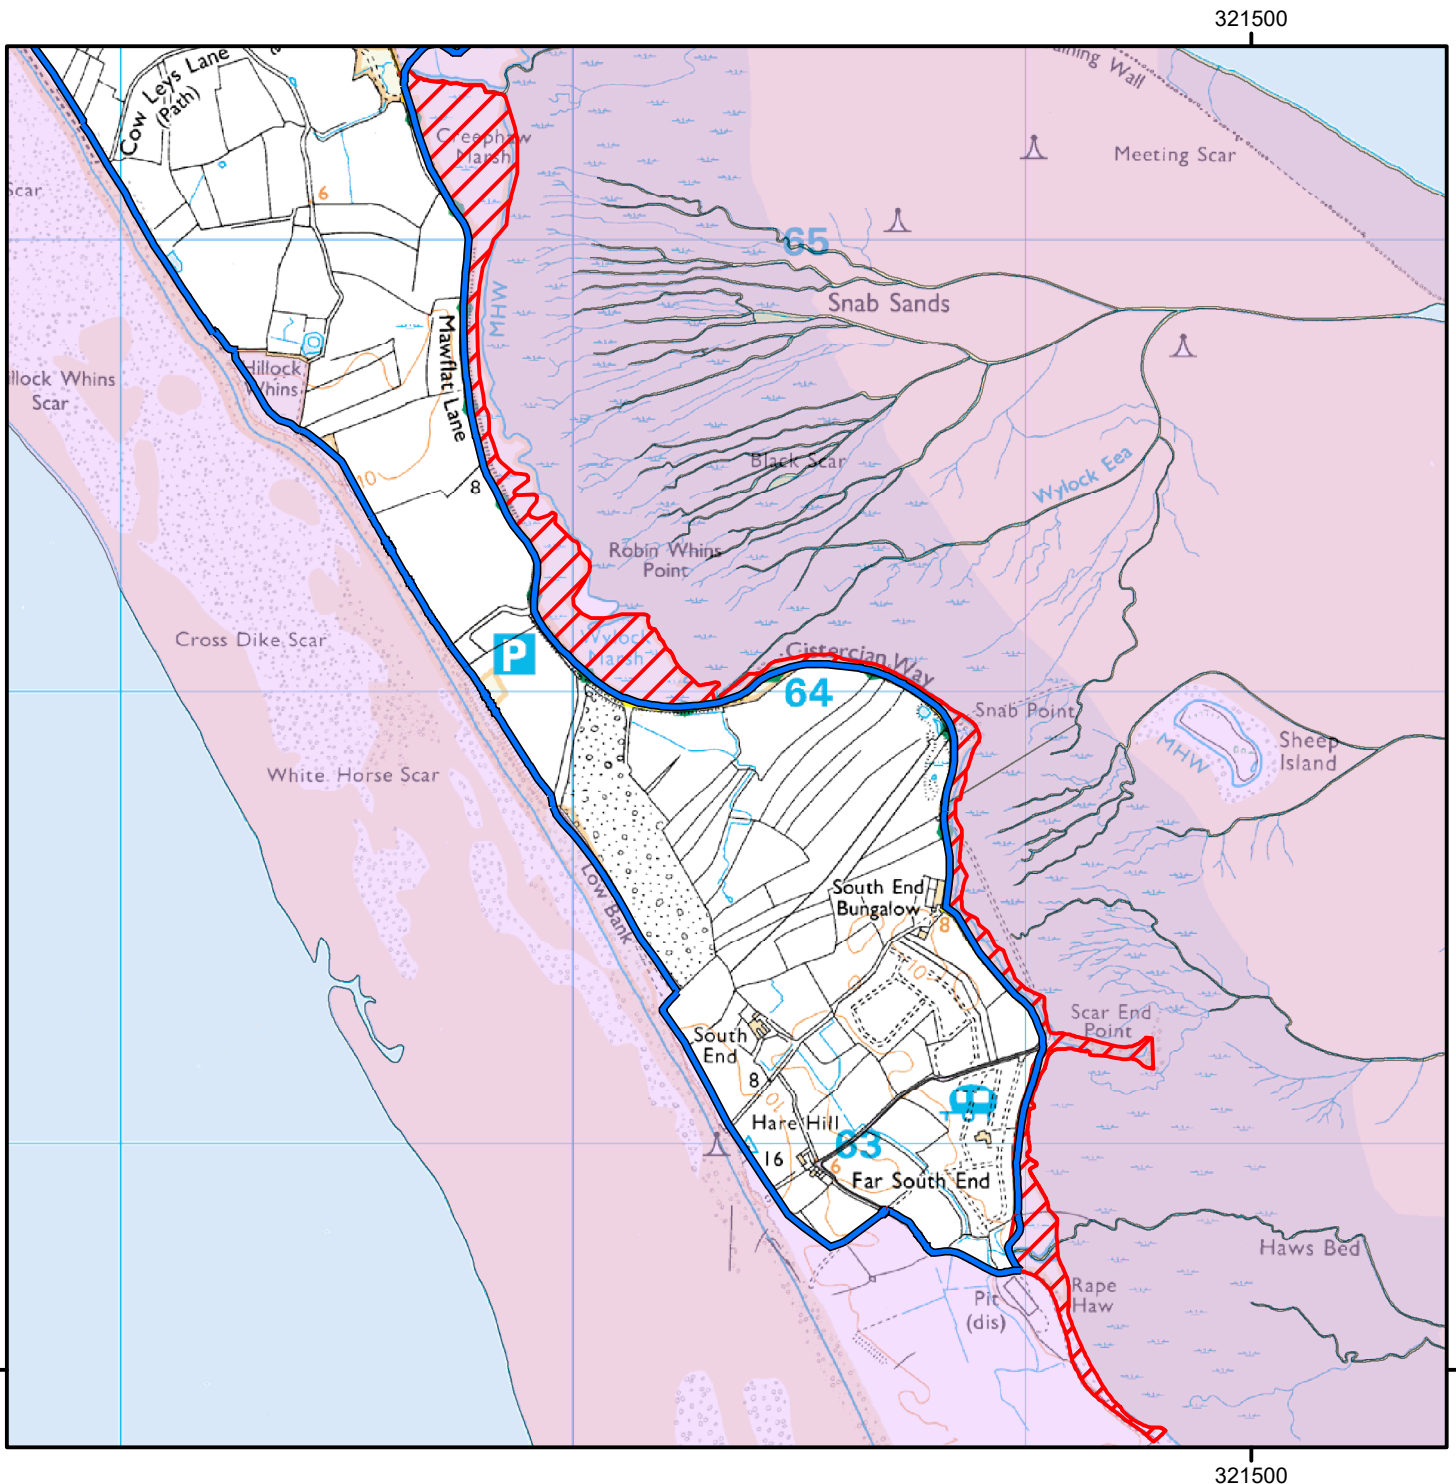

CROW Open Access: Consultation on review of restriction

Please see accompanying notice.

Consultation end date: 08 January 2025

Case number: 2017038354

0 300 600 Meters

© Crown Copyright and database right 2024. Ordnance Survey 100022021

- King Charles III England Coast Path
- Coastal Margin Consultation
- Coastal Margin

For more information call the Open Access Contact Centre on 0300 060 2091 or visit our website at www.gov.uk/right-of-way-open-access-land/use-your-right-to-roam