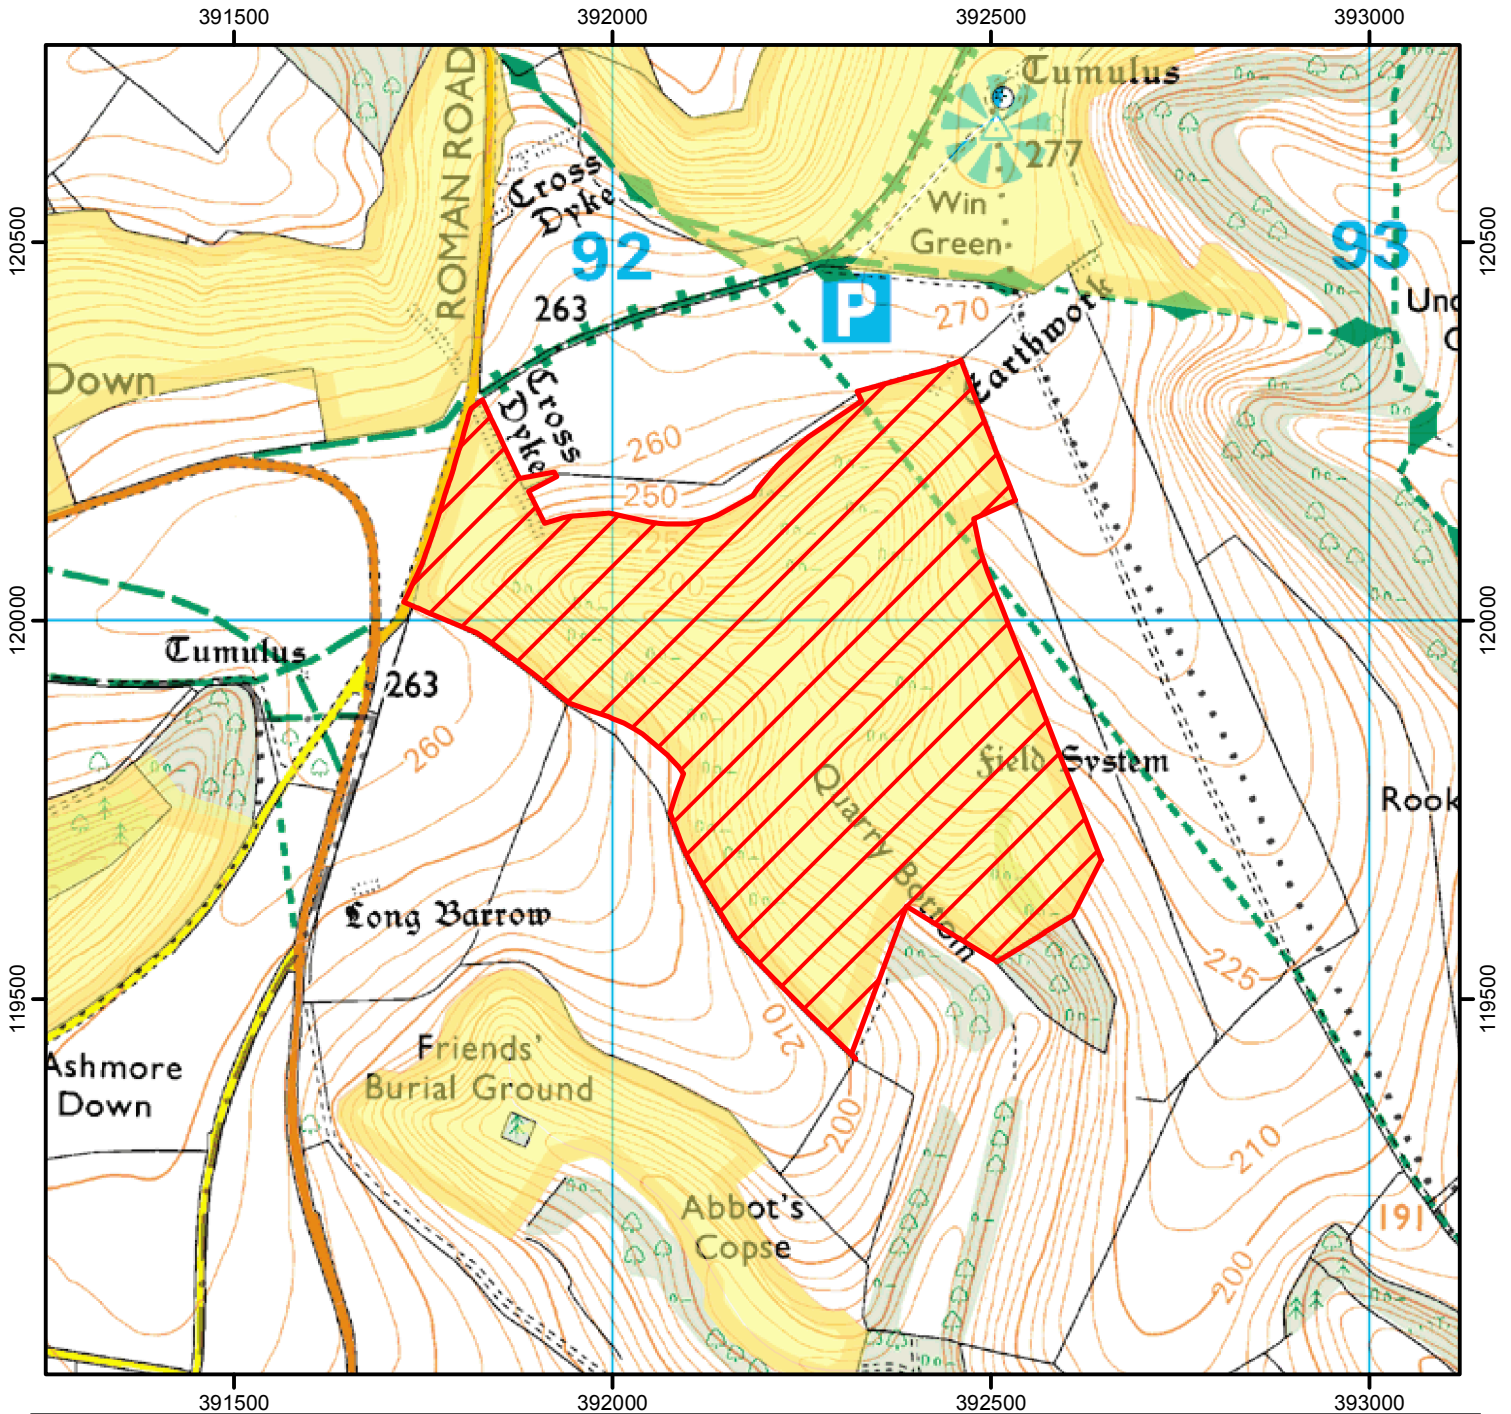

NATURAL ENGLAND

No Open Access

Open Access land shown hatched on the map below is temporarily closed for land management reasons.

This does not affect Public Rights of Way

Between 15th June and 1st February annually until 2024.

Case Number: 2008020070

0 300 600 Metres

© Crown Copyright and database right 2018.
Ordnance Survey 100022021

Restricted Open Access Land

Open Access Land

For more information call the Open Access Contact Centre on 0300 060 2091
or visit our website at www.gov.uk/right-of-way-open-access-land/use-your-right-to-roam