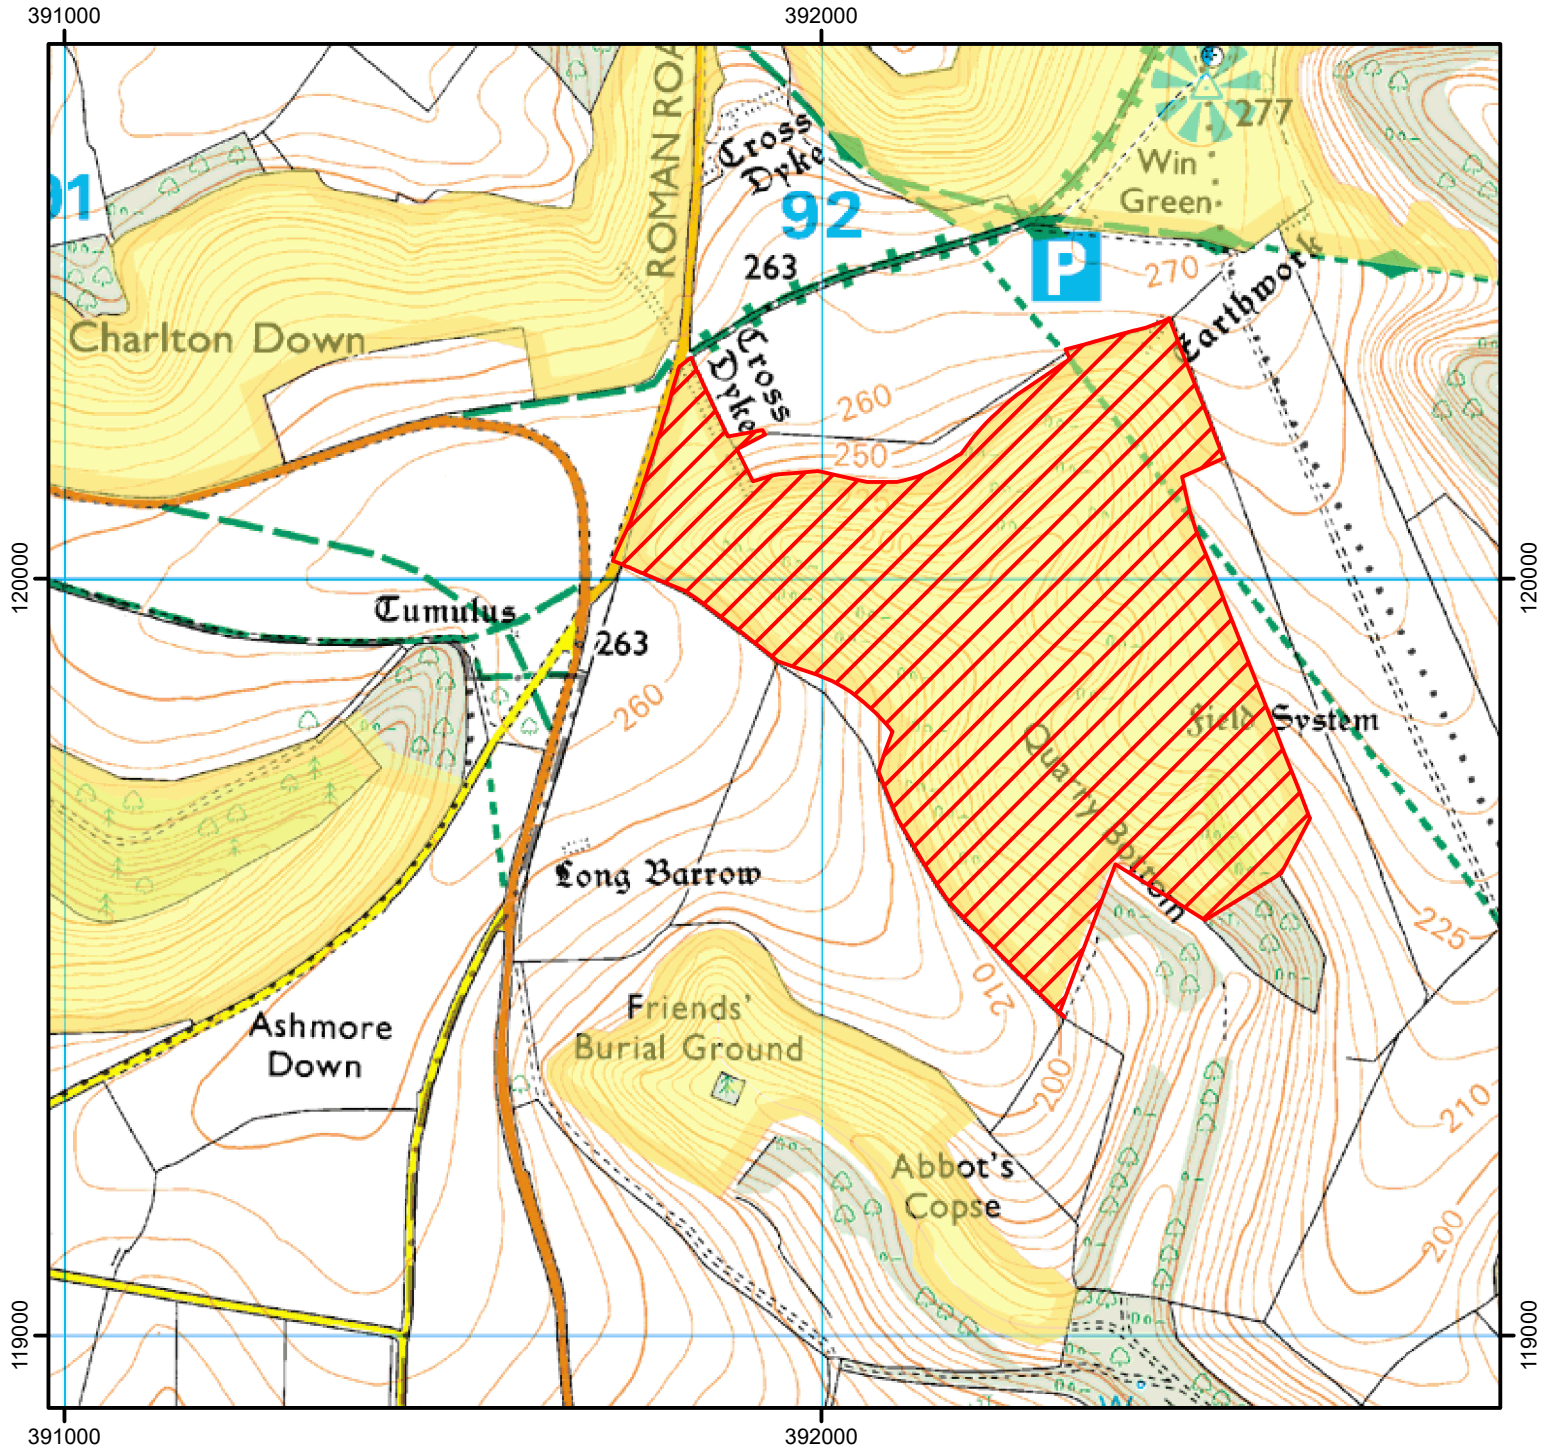

# CROW Open Access: Consultation on review of restriction

Please see accompanying notice.

This does not affect Public Rights of Way.

Consultation end date: 14 March 2025

Case number: 2008020070

CROW Consultation

CROW Access Land

© Crown Copyright and database right 2025. All rights reserved. Ordnance Survey Licence number 100022021

For more information call the Open Access Contact Centre on 0300 060 2091 or visit our website at [www.gov.uk/right-of-way-open-access-land/use-your-right-to-roam](http://www.gov.uk/right-of-way-open-access-land/use-your-right-to-roam)