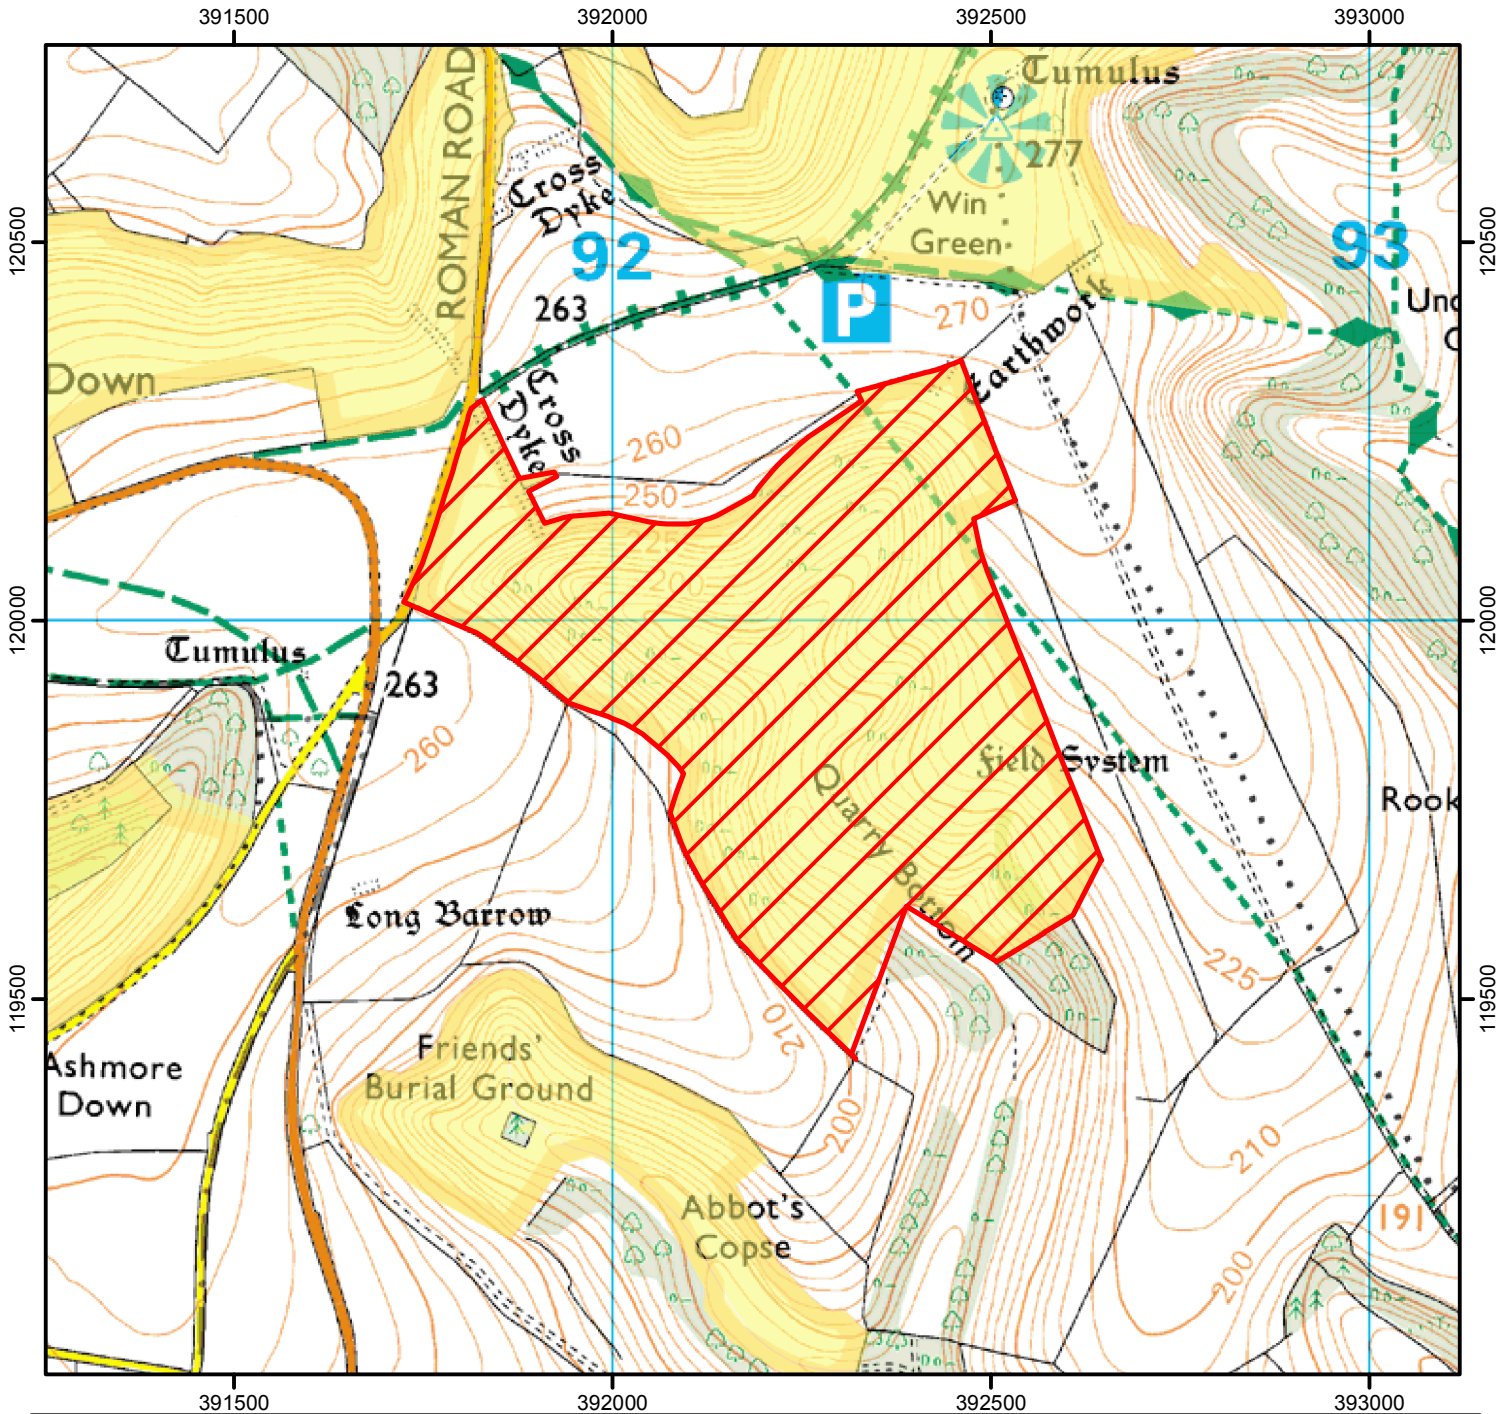

NATURAL ENGLAND

No Open Access

Open Access land shown hatched on the map below is temporarily closed for land management reasons.

This does not affect Public Rights of Way

Between 15th June and 1st February annually until 2026.

Case Number: 2008020070

© Crown Copyright and database right 2018.
Ordnance Survey 100022021

Restricted Open Access Land

Open Access Land

For more information call the Open Access Contact Centre on 0300 060 2091 or visit our website at www.gov.uk/right-of-way-open-access-land/use-your-right-to-roam