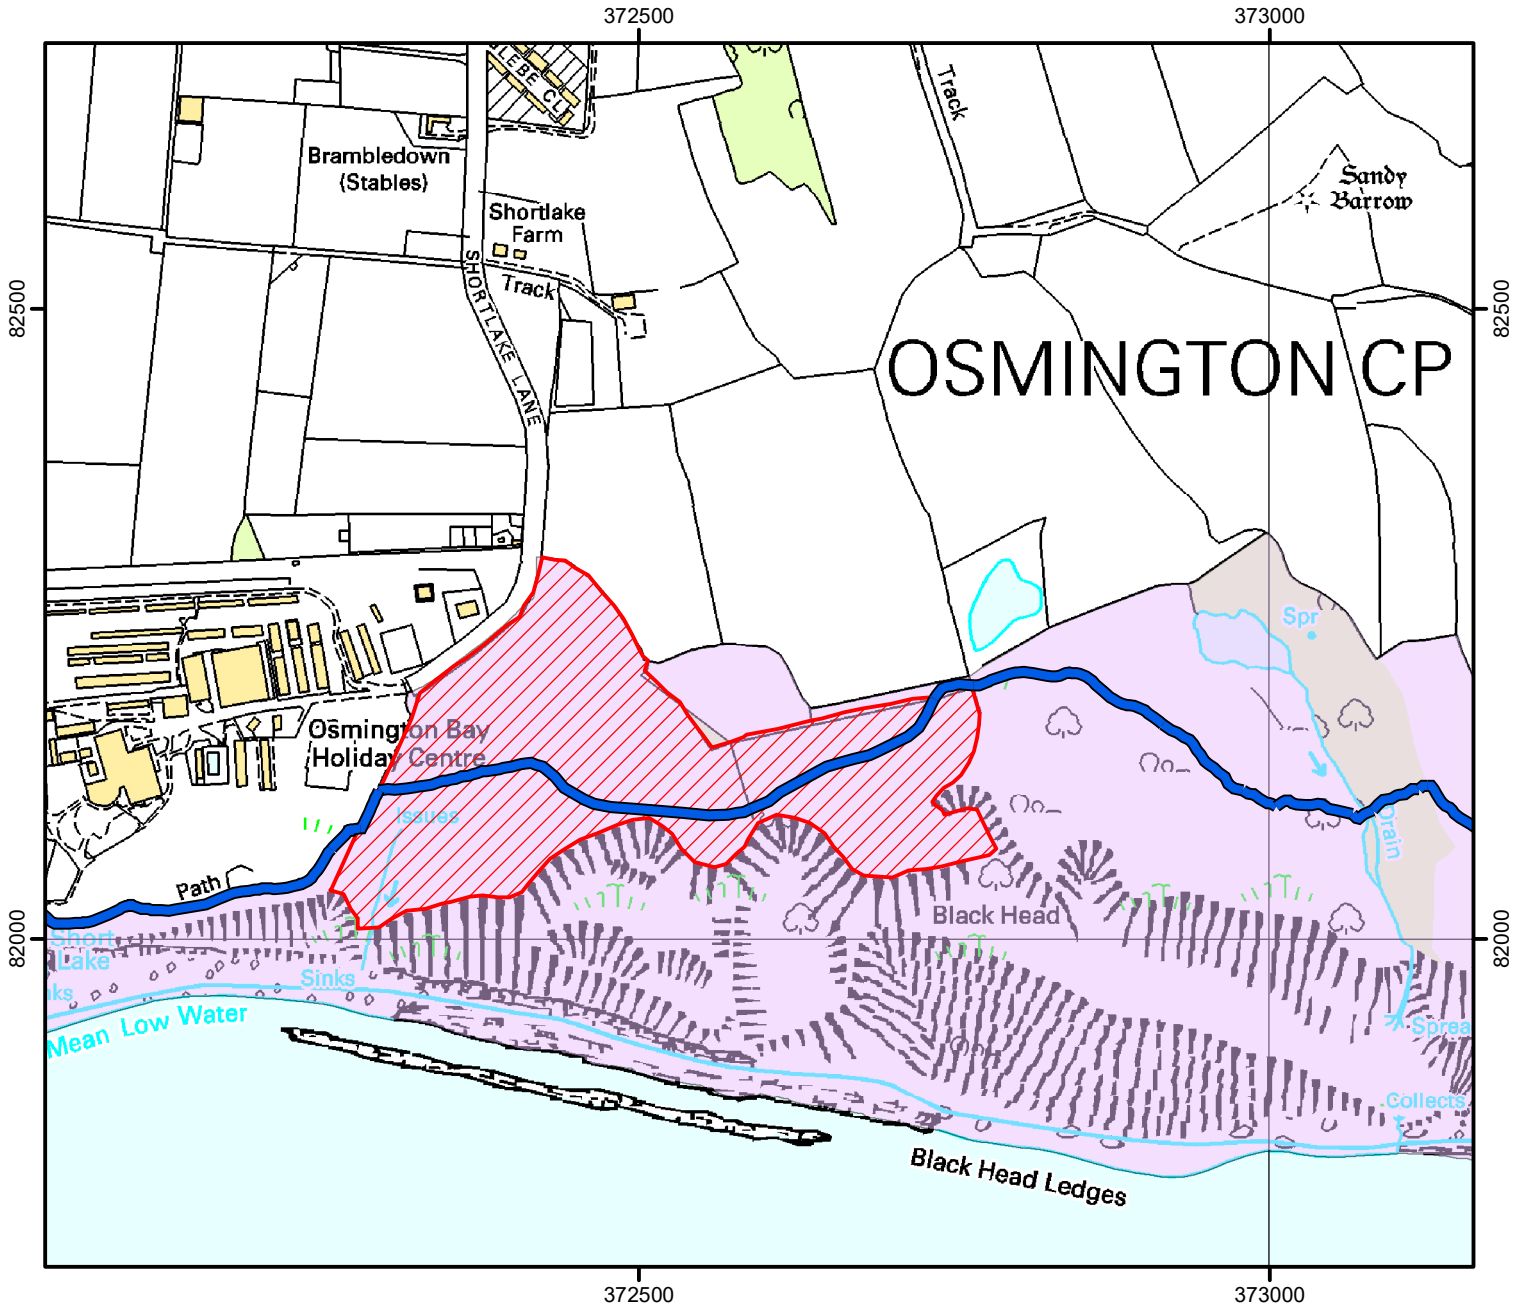

CROW Open Access: Consultation on review of restriction

Please see accompanying notice.

This does not affect Public Rights of Way.

Consultation start date: 24 May 2022

end date: 13 June 2022

Case Number: 2012056426

© Crown Copyright and database right 2022.
Ordnance Survey 100022021

England Coast Path

CROW Consultation

Coastal Margin

For more information call the Open Access Contact Centre on 0300 060 2091
or visit our website at www.gov.uk/right-of-way-open-access-land/use-your-right-to-roam