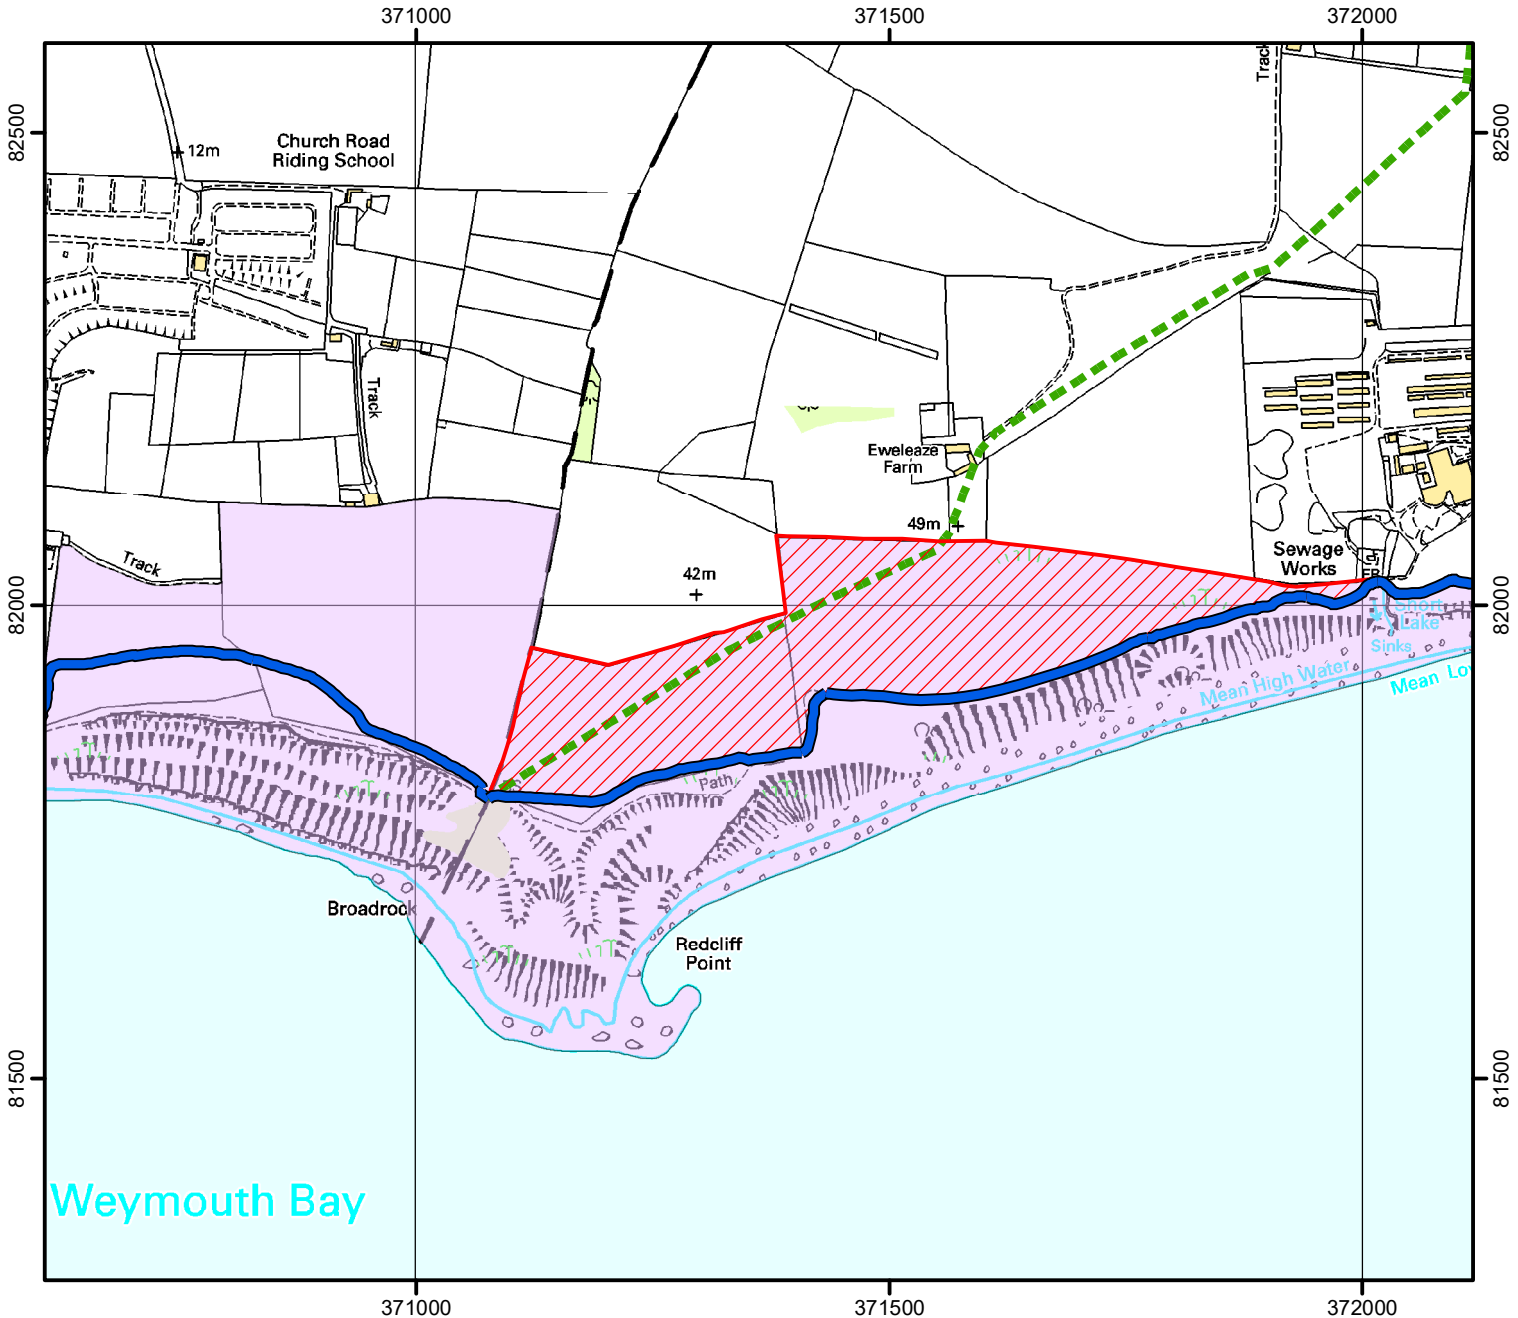

CROW Open Access: Consultation on review of restriction.

Please see accompanying notice.

This does not affect Public Rights of Way.

Consultation start date: 24 May 2022
end date: 13 June 2022

Case Number: 2012056425

- Public Footpath (open as usual)
- England Coast Path
- CROW Consultation
- Coastal Margin

For more information call the Open Access Contact Centre on 0300 060 2091
or visit our website at www.gov.uk/right-of-way-open-access-land/use-your-right-to-roam