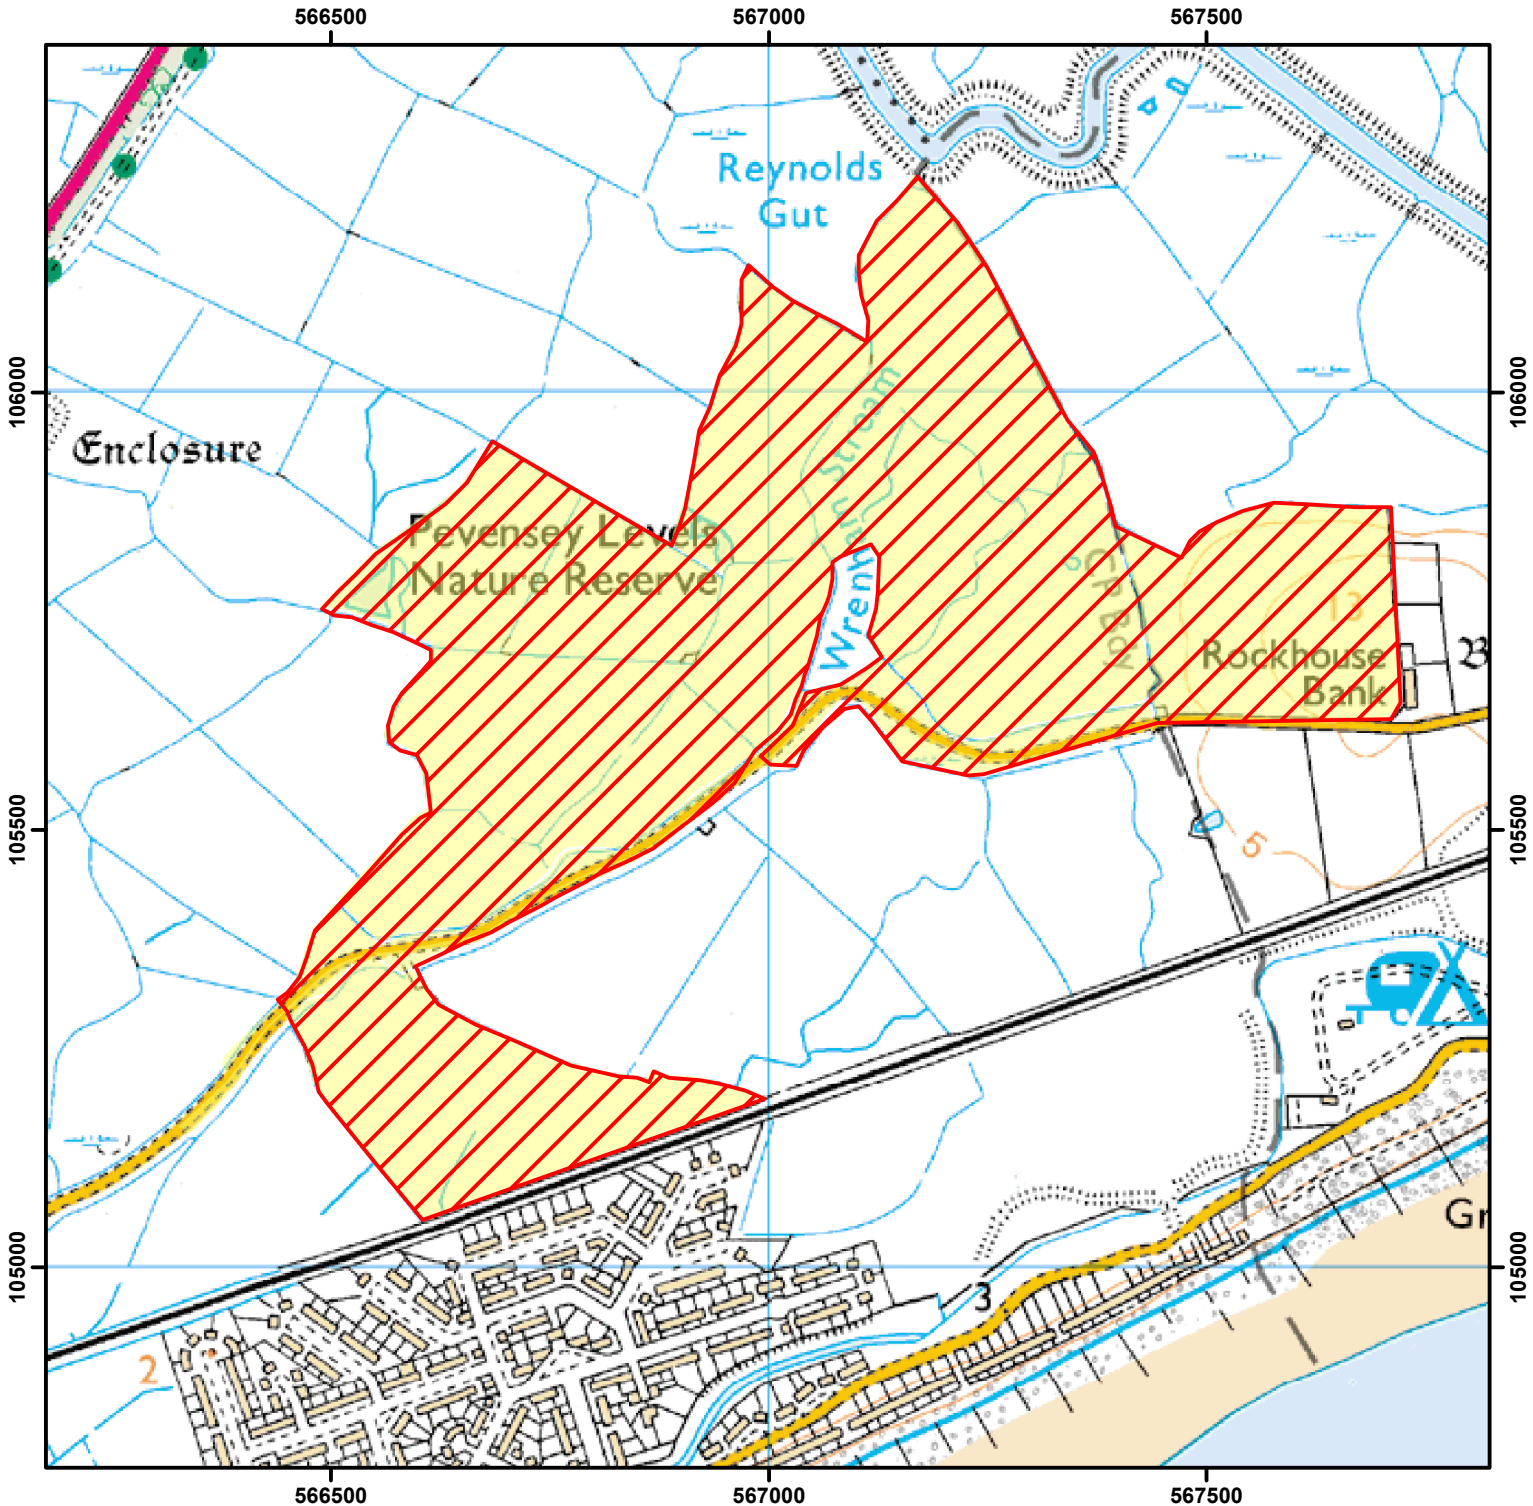

CROW Open Access: Consultation on review of restriction (Please see accompanying notice)

This does not affect Public Rights of Way.

Consultation start date: 29th September

Consultation end date: 26th October 2020

Case Number: 2015027550

For more information call the Open Access Contact Centre on 0300 060 2091 or visit our website at www.gov.uk/right-of-way-open-access-land/use-your-right-to-roam