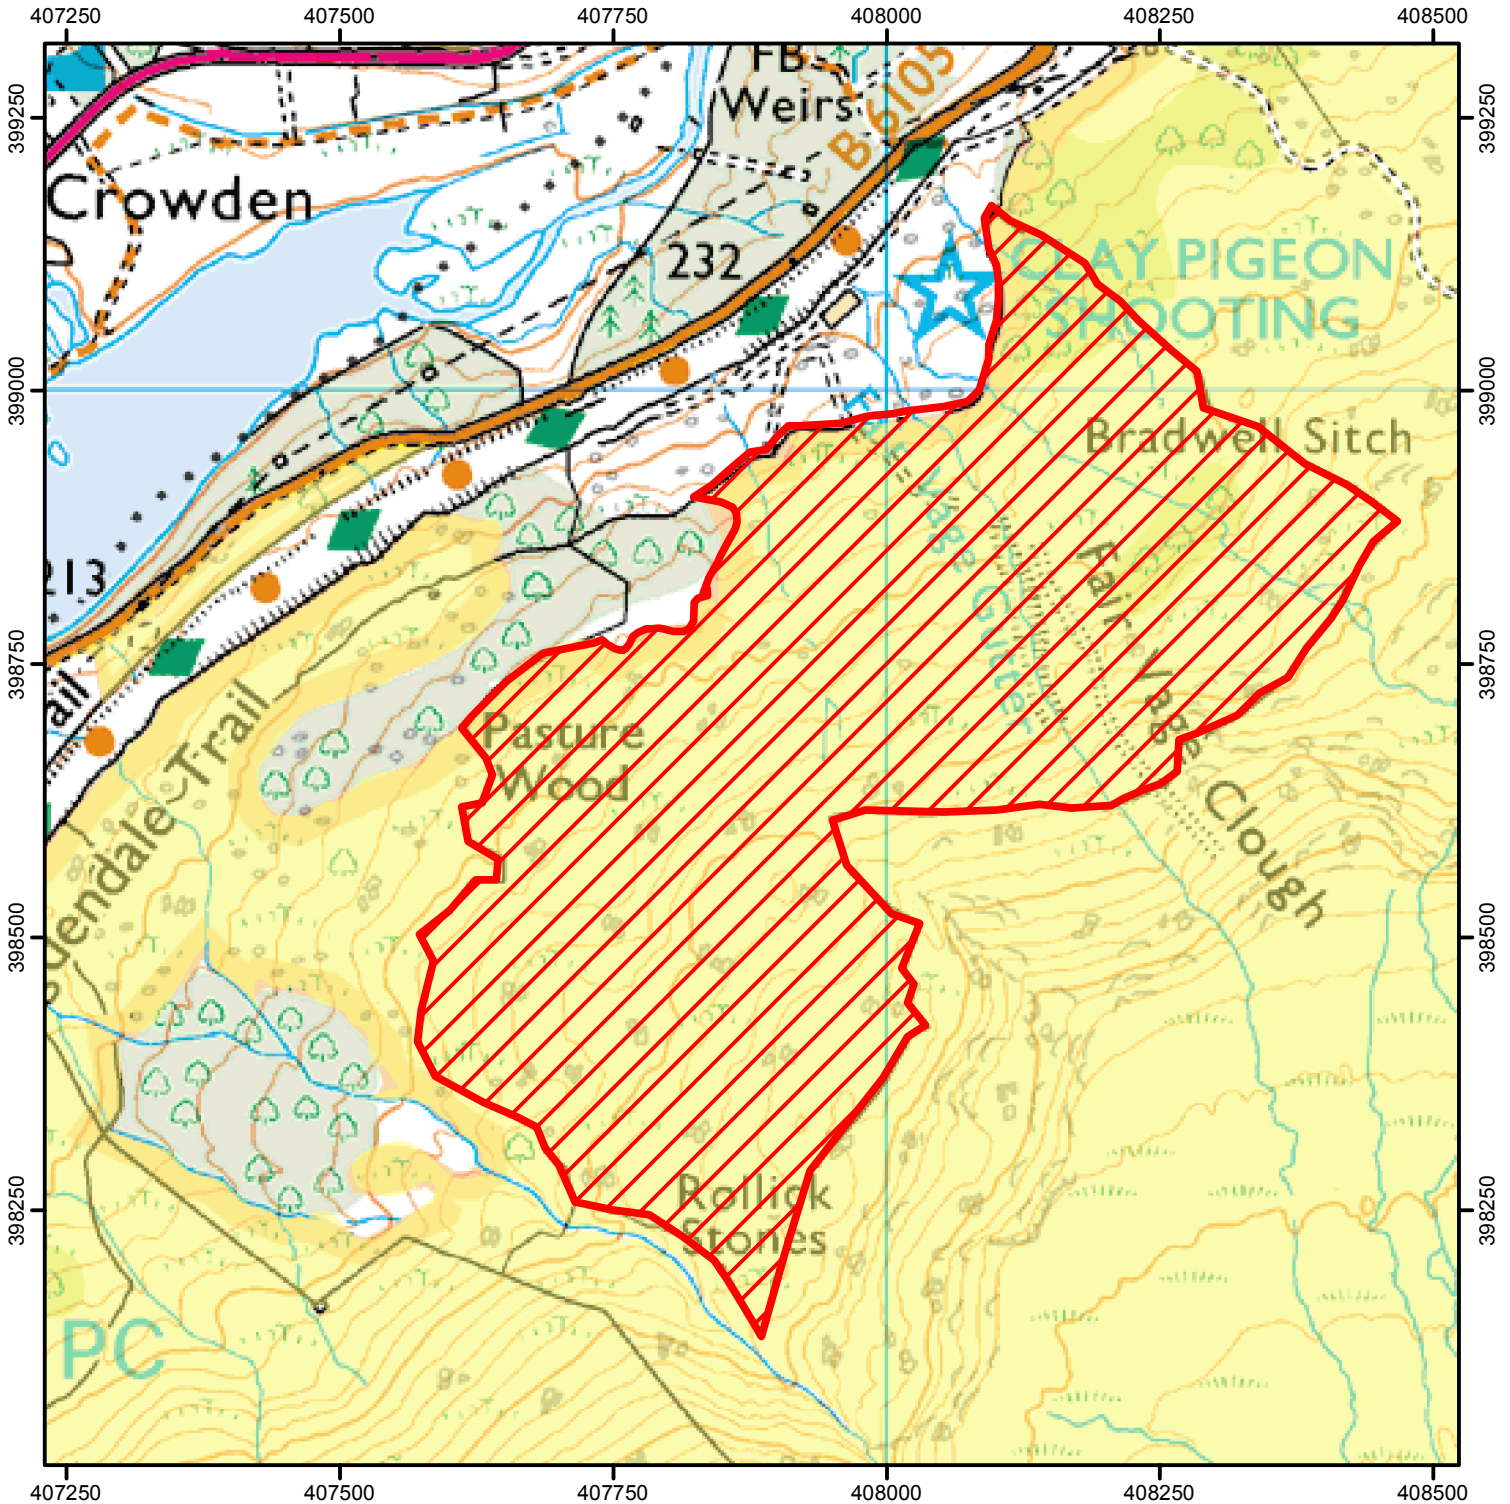

CROW Open Access: Consultation on review of restriction

(Please see accompanying notice)

(This does not affect Public Rights of Way)

Consultation start date: 15 May 2020

Consultation end date: 12 June 2020

Case Number : 2014117473

0 50 100 200 300 400 Metres

© Crown Copyright and database right 2020. All rights reserved. Ordnance Survey Licence number 100022021.

CROW Consultation

CROW Access Land

For more information call the Open Access Contact Centre on 0300 060 2091
or visit our website at www.gov.uk/right-of-way-open-access-land/use-your-right-to-roam