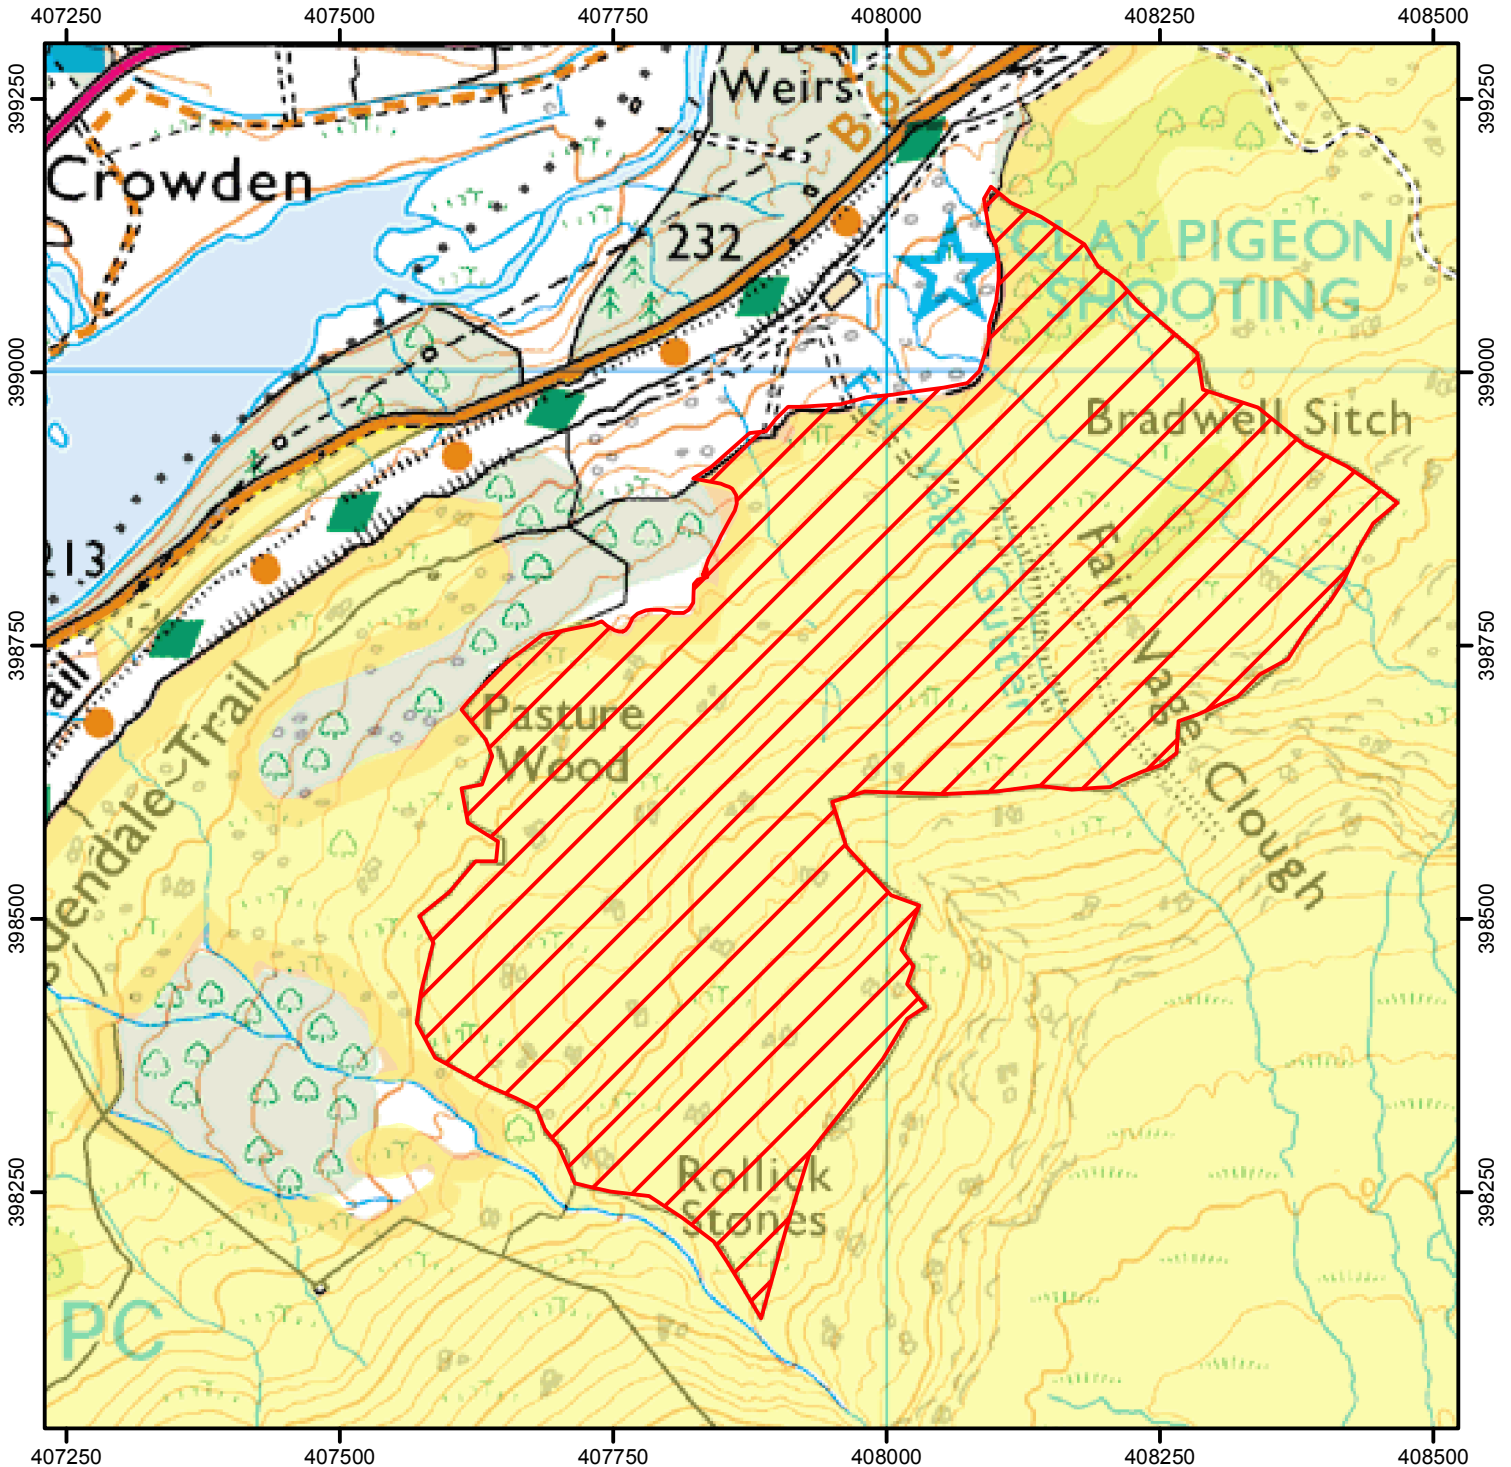

NATURAL
ENGLAND

NO ACCESS

The open access land shown hatched on the map is currently restricted.

This does not affect Public Rights of Way.

Until 31 December 2025

Case Number : 2014117473

© Crown Copyright and database right 2015. All rights reserved.
Ordnance Survey Licence number 100022021.

Restricted Open Access Land

Open Access Land

For more information call the Open Access Contact Centre on 0300 060 2091
or visit our website at www.gov.uk/right-of-way-open-access-land/use-your-right-to-roam