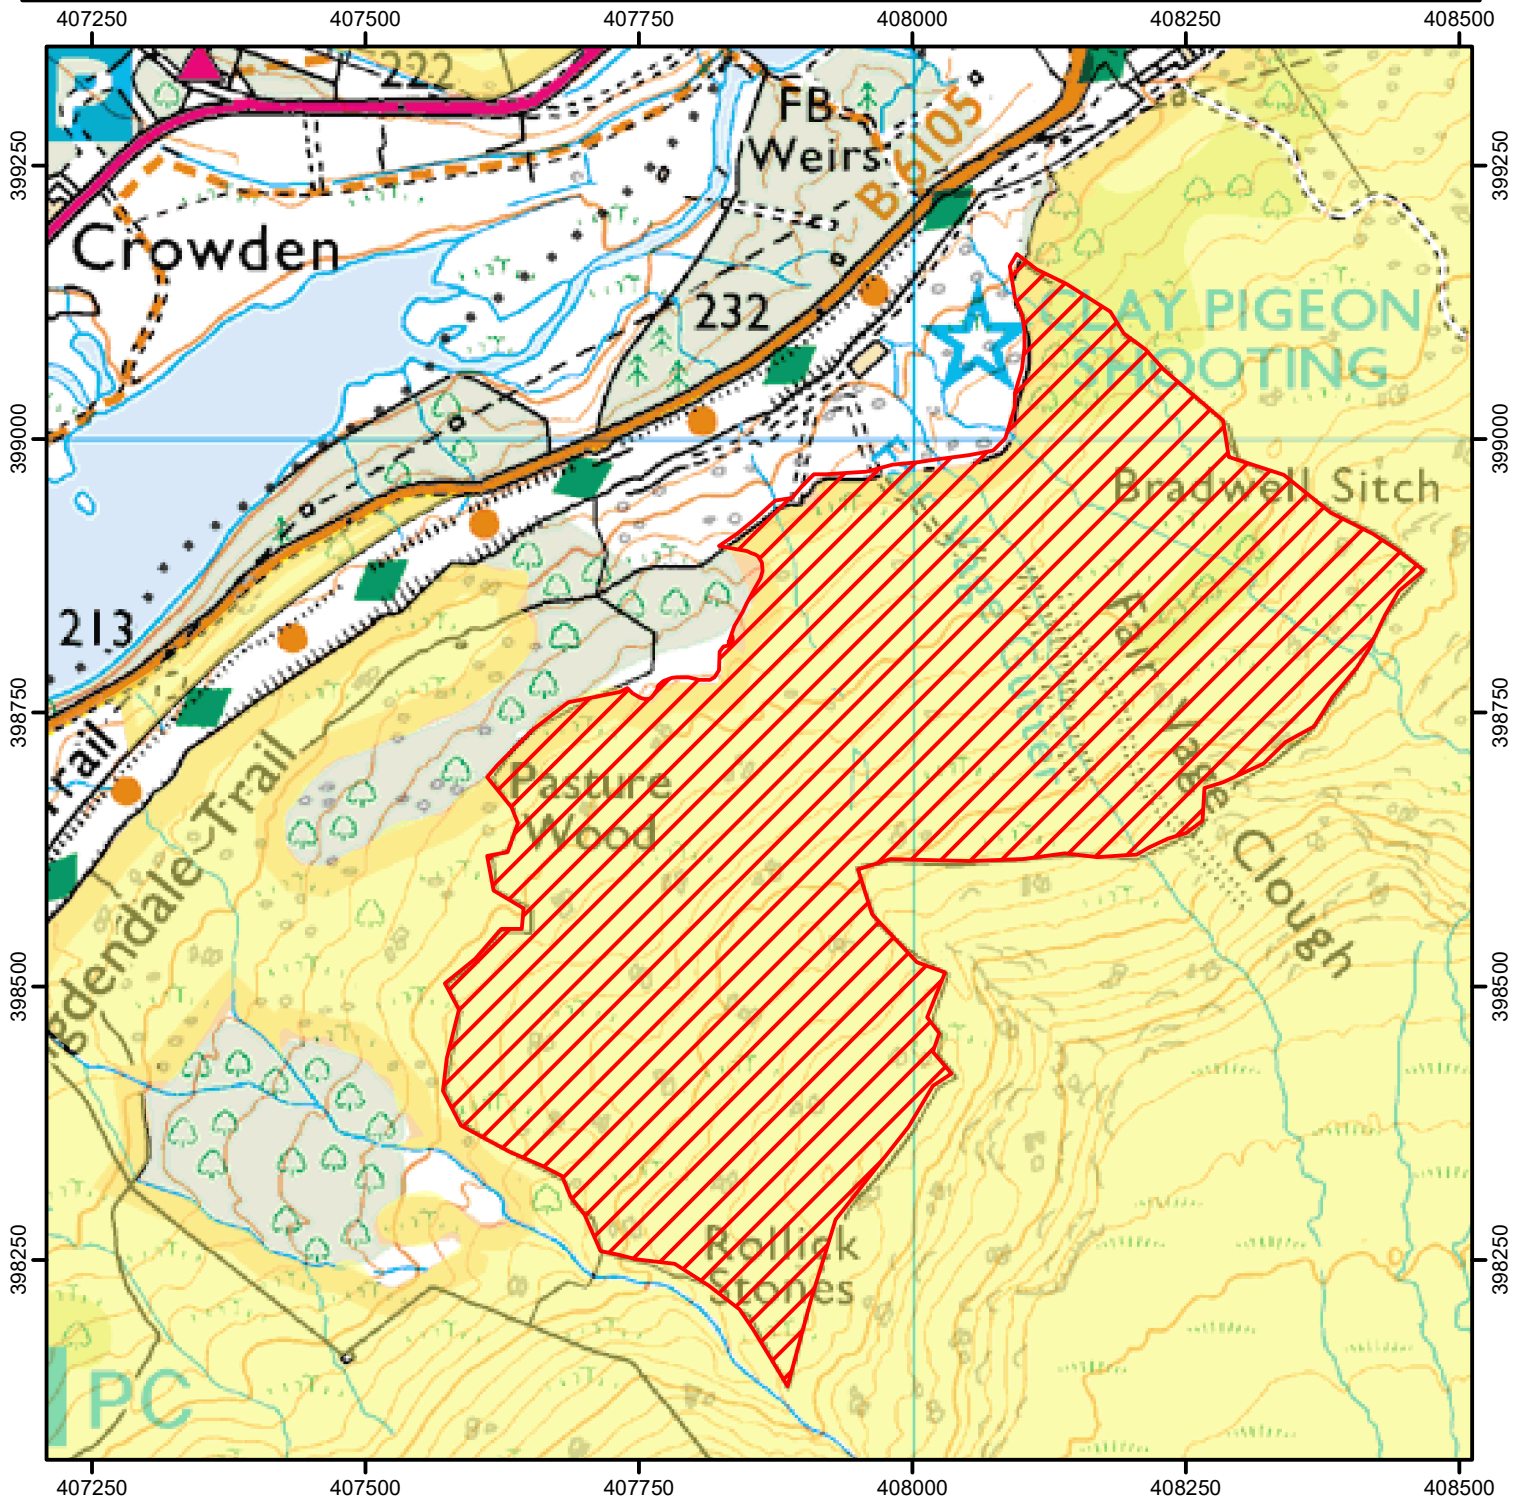

NATURAL
ENGLAND

CROW Open Access: Consultation on review of restriction

Please see accompanying notice.

Consultation start date: 14 February 2025

Consultation end date: 28 March 2025

Case number : 2014117473

0 150 300 Metres

Restricted Open Access Land

Open Access Land

© Crown Copyright and database right 2025. All rights reserved. Ordnance Survey Licence number 100022021.

For more information call the Open Access Contact Centre on 0300 060 2091
or visit our website at www.gov.uk/right-of-way-open-access-land/use-your-right-to-roam