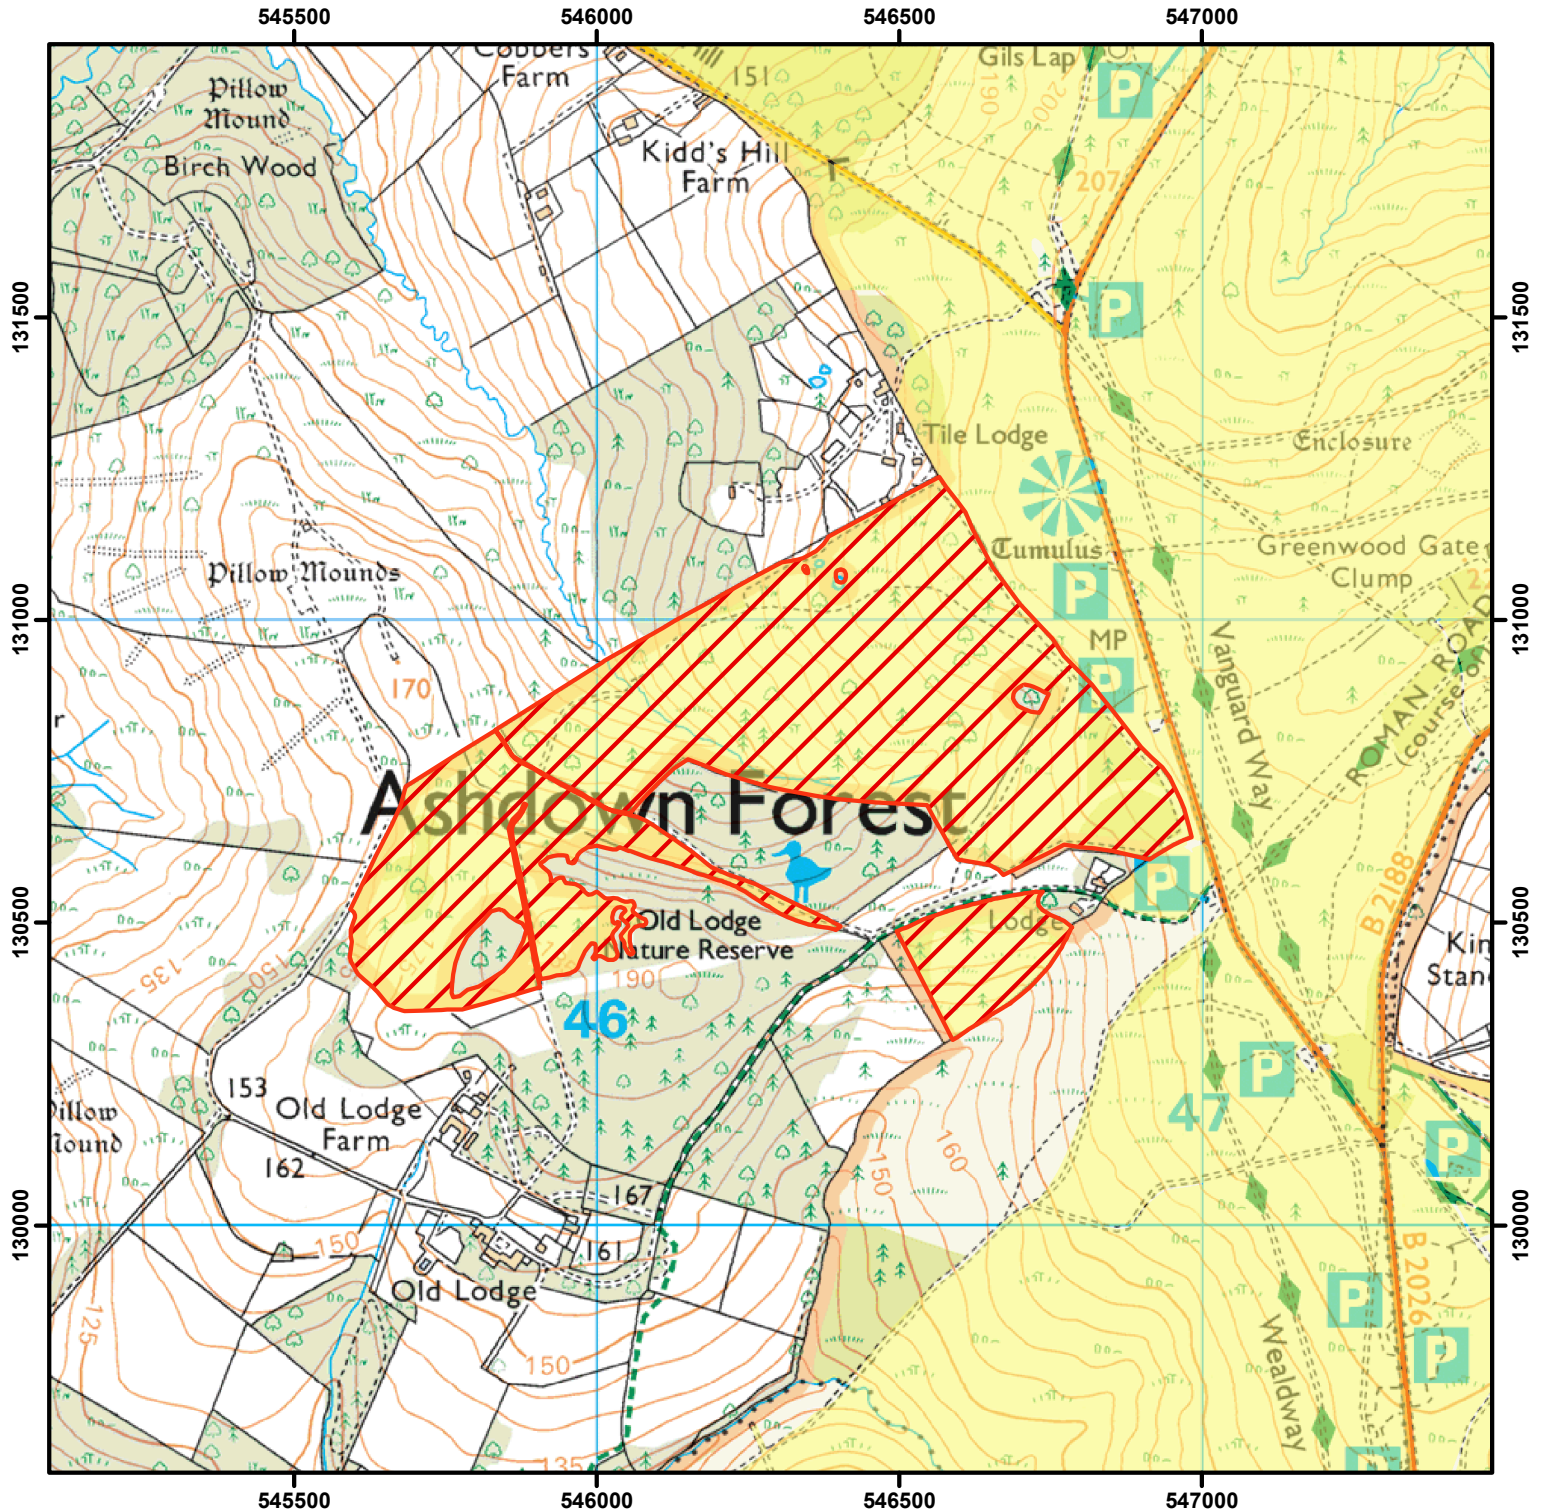

# CROW Open Access: Consultation on proposed restriction (please see accompanying notice)

**NATURAL ENGLAND**

Start date: 12/02/2020

End date: 20/03/2020

Case Number: 200930023

0 250 500  
Metres

© Crown Copyright and database right 2020. All rights reserved.  
Ordnance Survey Licence number 100022021.

 Restricted Open Access Land

 Open Access Land