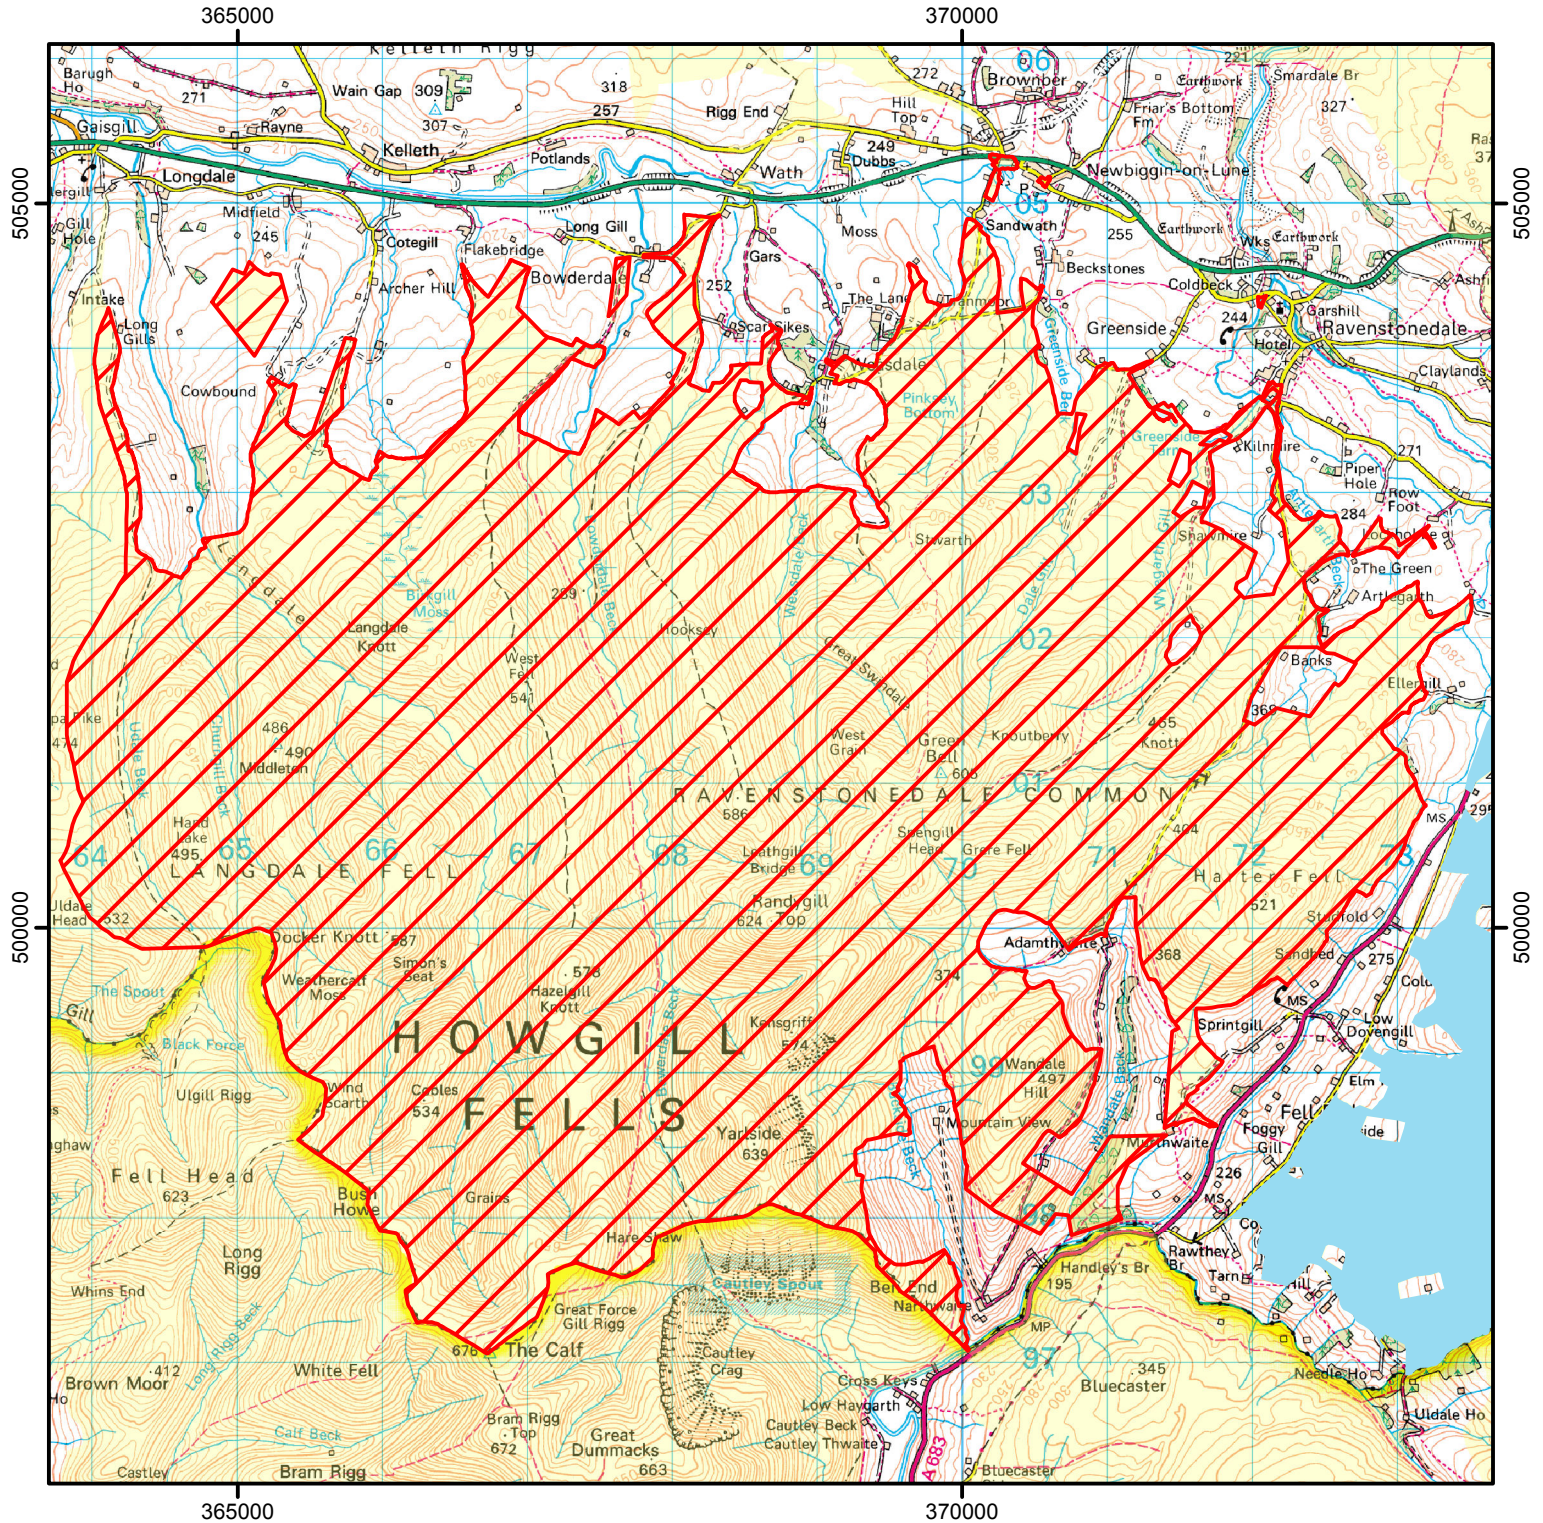

# CROW Open Access: Consultation on restriction

This does not affect Public Rights of Way

Consultation start date: 30th January 2017

Consultation end date : 24th February 2017

Case Numbers: 2007070004

© Crown Copyright and database right 2017.  
Ordnance Survey 100022021

CROW Consultation

CROW Access Land

For more information call the Open Access Contact Centre on 0300 060 2091  
or visit our website at [www.gov.uk/right-of-way-open-access-land/use-your-right-to-roam](http://www.gov.uk/right-of-way-open-access-land/use-your-right-to-roam)