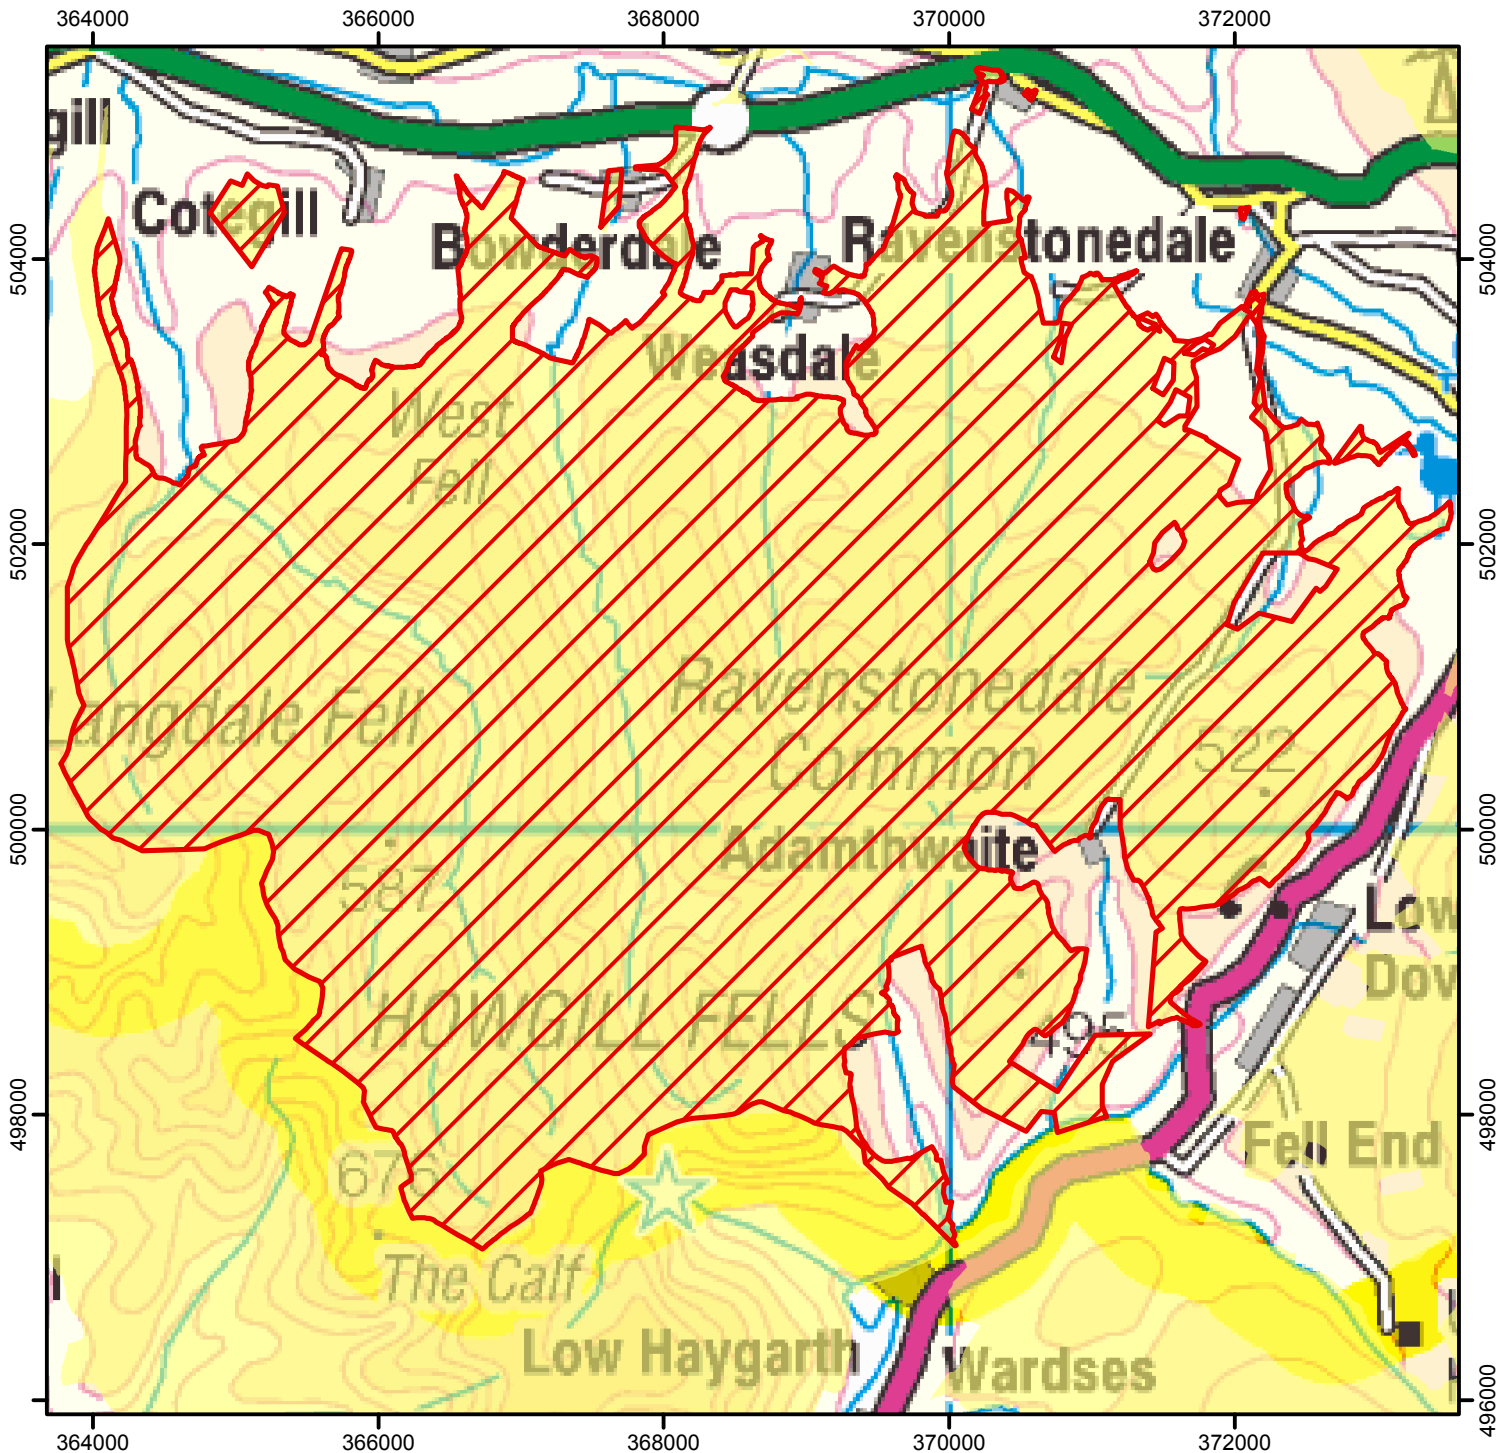

NATURAL
ENGLAND

FIRE RISK!

The open access land shown hatched on the map below is temporarily closed for the purpose of fire prevention.

Closed until further notice.

(This does not affect Public Rights of Way)

Case Number: 2007070004

0 1,000 2,000 4,000 Metres

© Crown Copyright and database right 2017.
Ordnance Survey 100022021

 Restricted Open Access Land

 Open Access Land

For more information call the Open Access Contact Centre on 0300 060 2091
or visit our website at www.gov.uk/right-of-way-open-access-land/use-your-right-to-roam