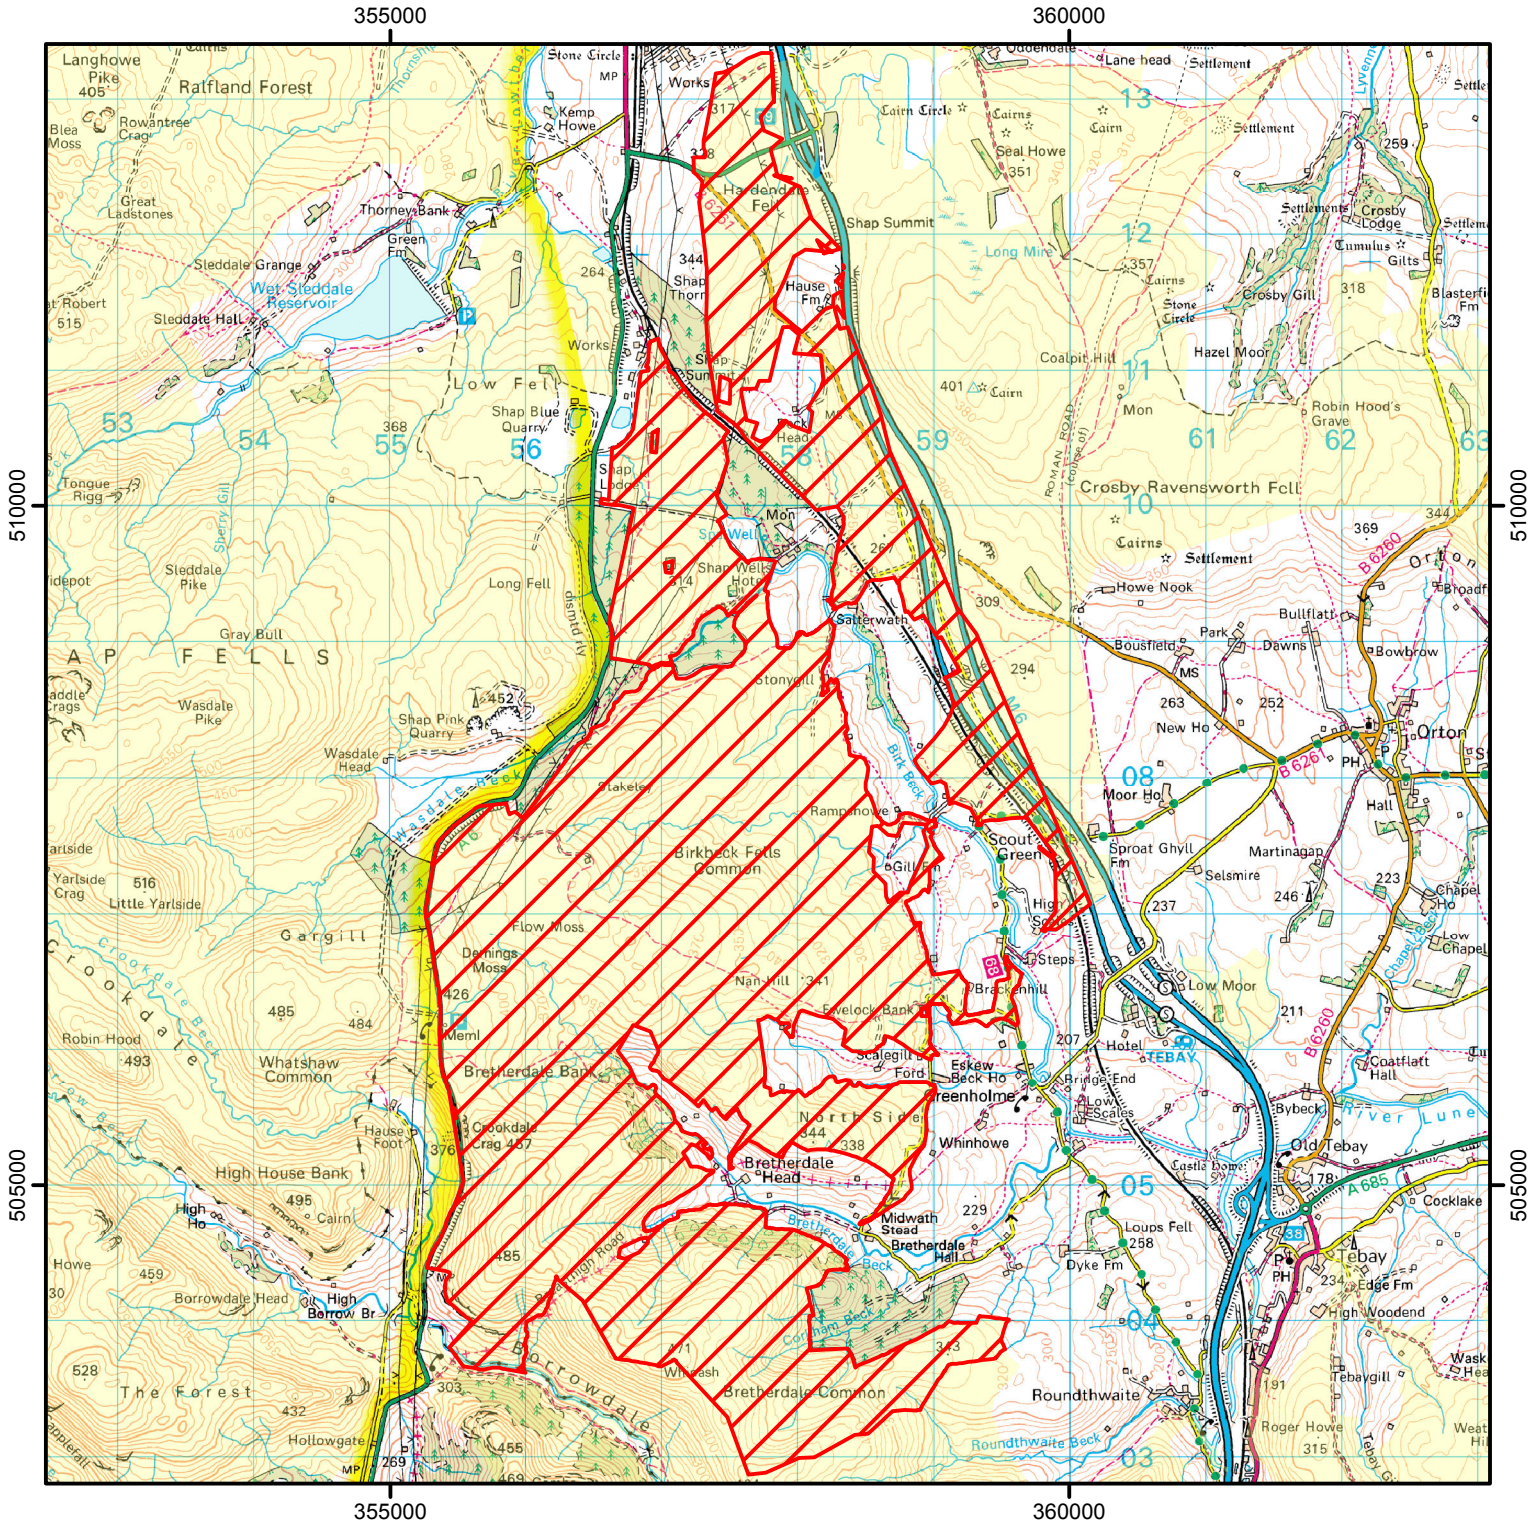

CROW Open Access: Consultation on restriction

This does not affect Public Rights of Way

Consultation start date: 30th January 2017

Consultation end date : 24th February 2017

Case Numbers: 200707009

© Crown Copyright and database right 2017.
Ordnance Survey 100022021

CROW Consultation

CROW Access Land

For more information call the Open Access Contact Centre on 0300 060 2091
or visit our website at www.gov.uk/right-of-way-open-access-land/use-your-right-to-roam