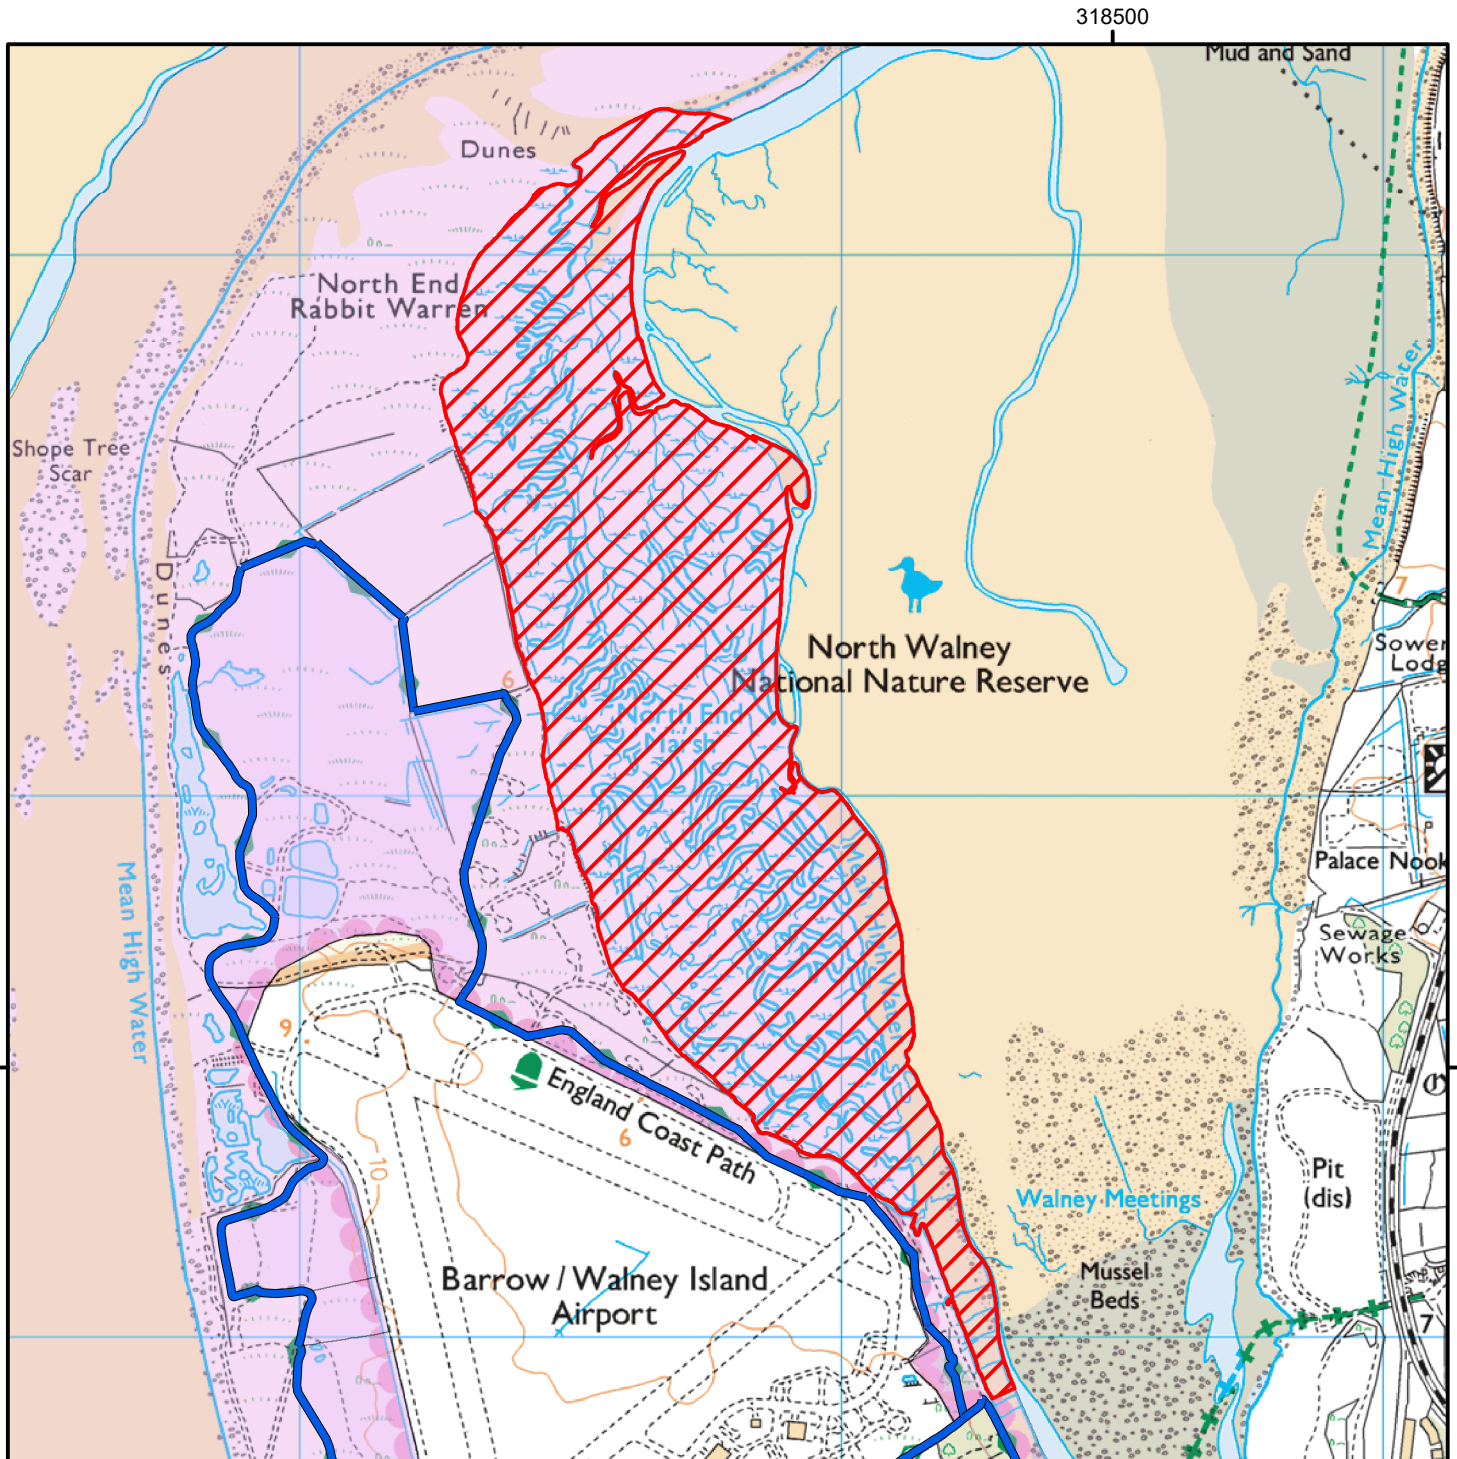

CROW Open Access: Consultation on review of restriction

Please see accompanying notice.

Consultation end date: 08 January 2025

Case number: 2017038345

0 250 500 Meters

© Crown Copyright and database right 2024. Ordnance Survey 100022021

- King Charles III England Coast Path
- Coastal Margin
- Coastal Margin Consultation

For more information call the Open Access Contact Centre on 0300 060 2091 or visit our website at www.gov.uk/right-of-way-open-access-land/use-your-right-to-roam