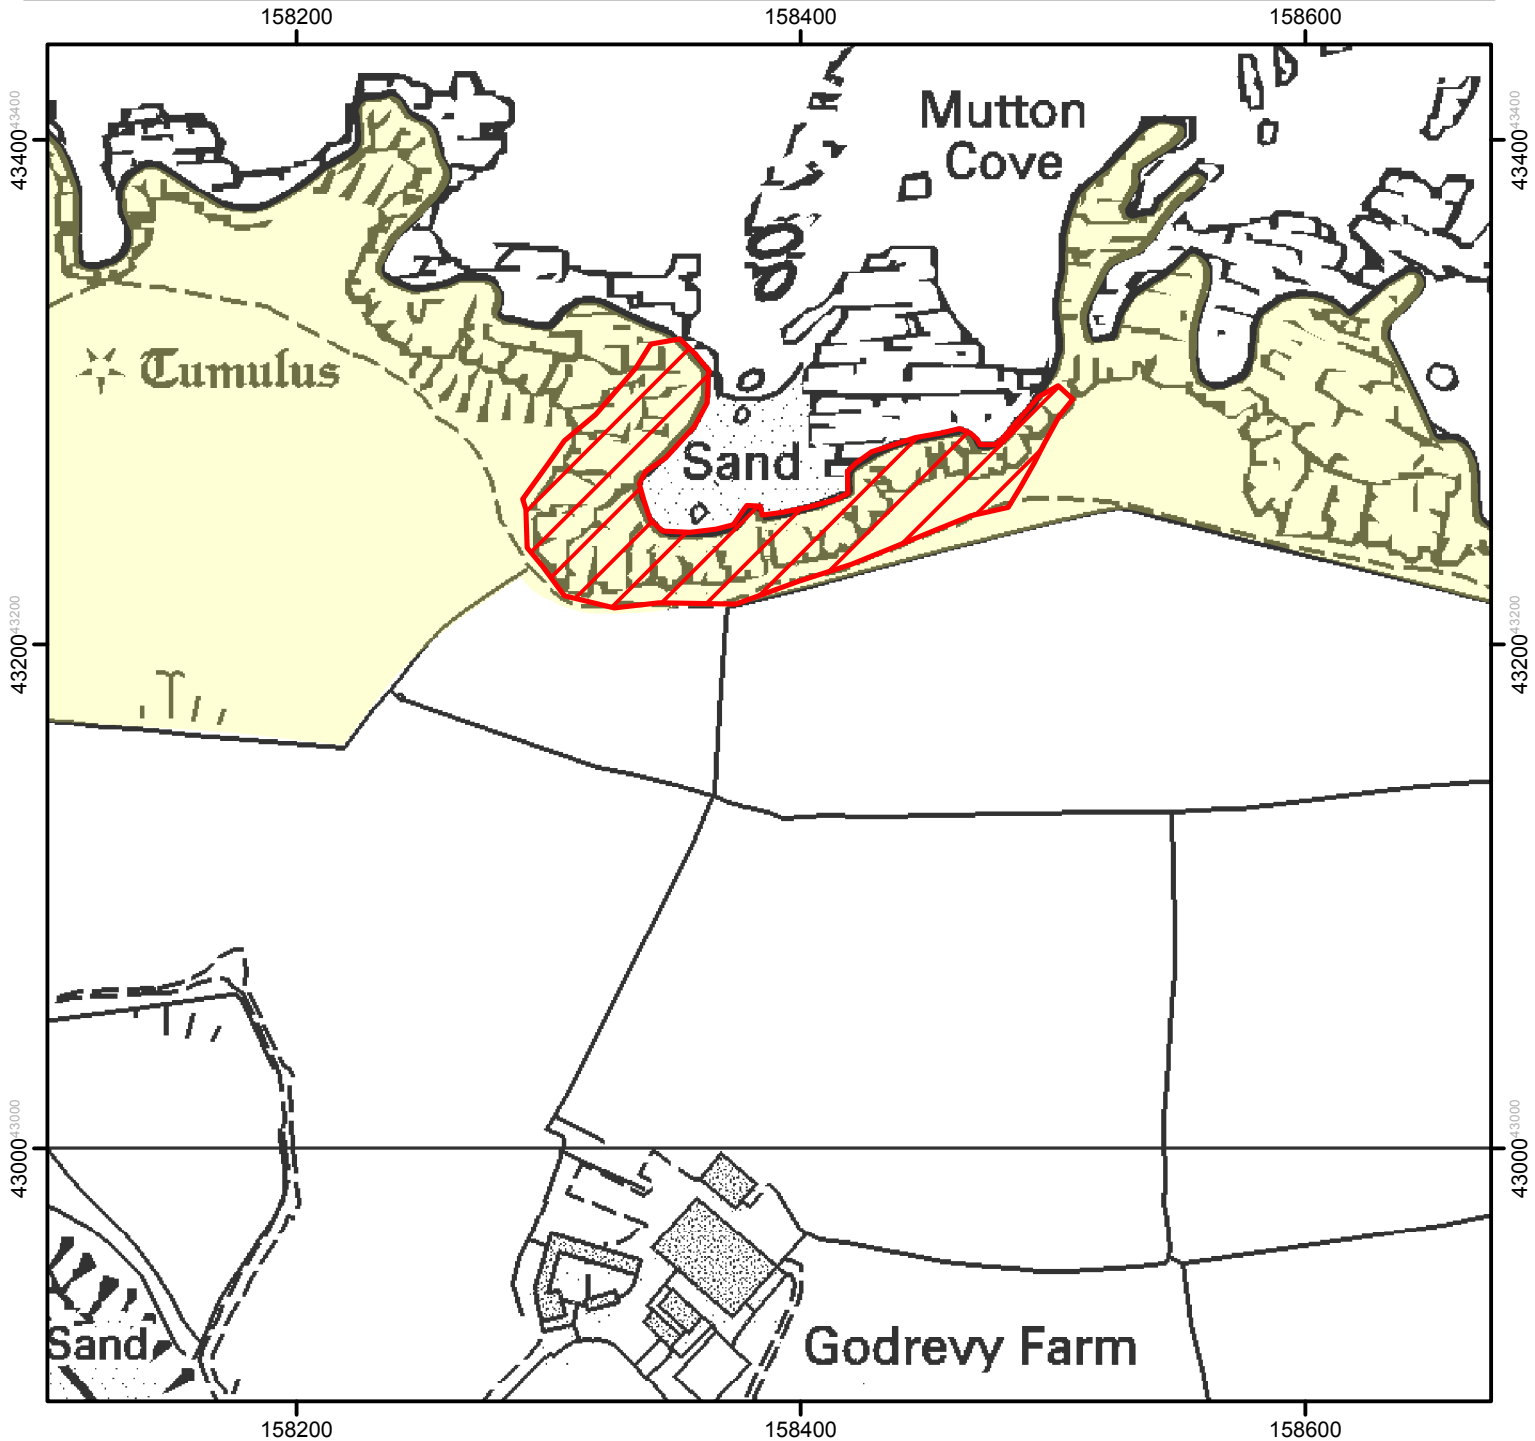

# NO OPEN ACCESS

To protect sensitive wildlife, the open access land shown hatched on the map below is closed.

From 22 October 2018 until 21 October 2024.

This does not affect Public Rights of Way

Case Number : 2018078720

0 50 100 200 Metres

© Crown Copyright and database right 2018.  
Ordnance Survey 100022021

Restricted Open Access Land

Open Access Land

For more information call the Open Access Contact Centre on 0300 060 2091  
or visit our website at [www.gov.uk/right-of-way-open-access-land/use-your-right-to-roam](http://www.gov.uk/right-of-way-open-access-land/use-your-right-to-roam)