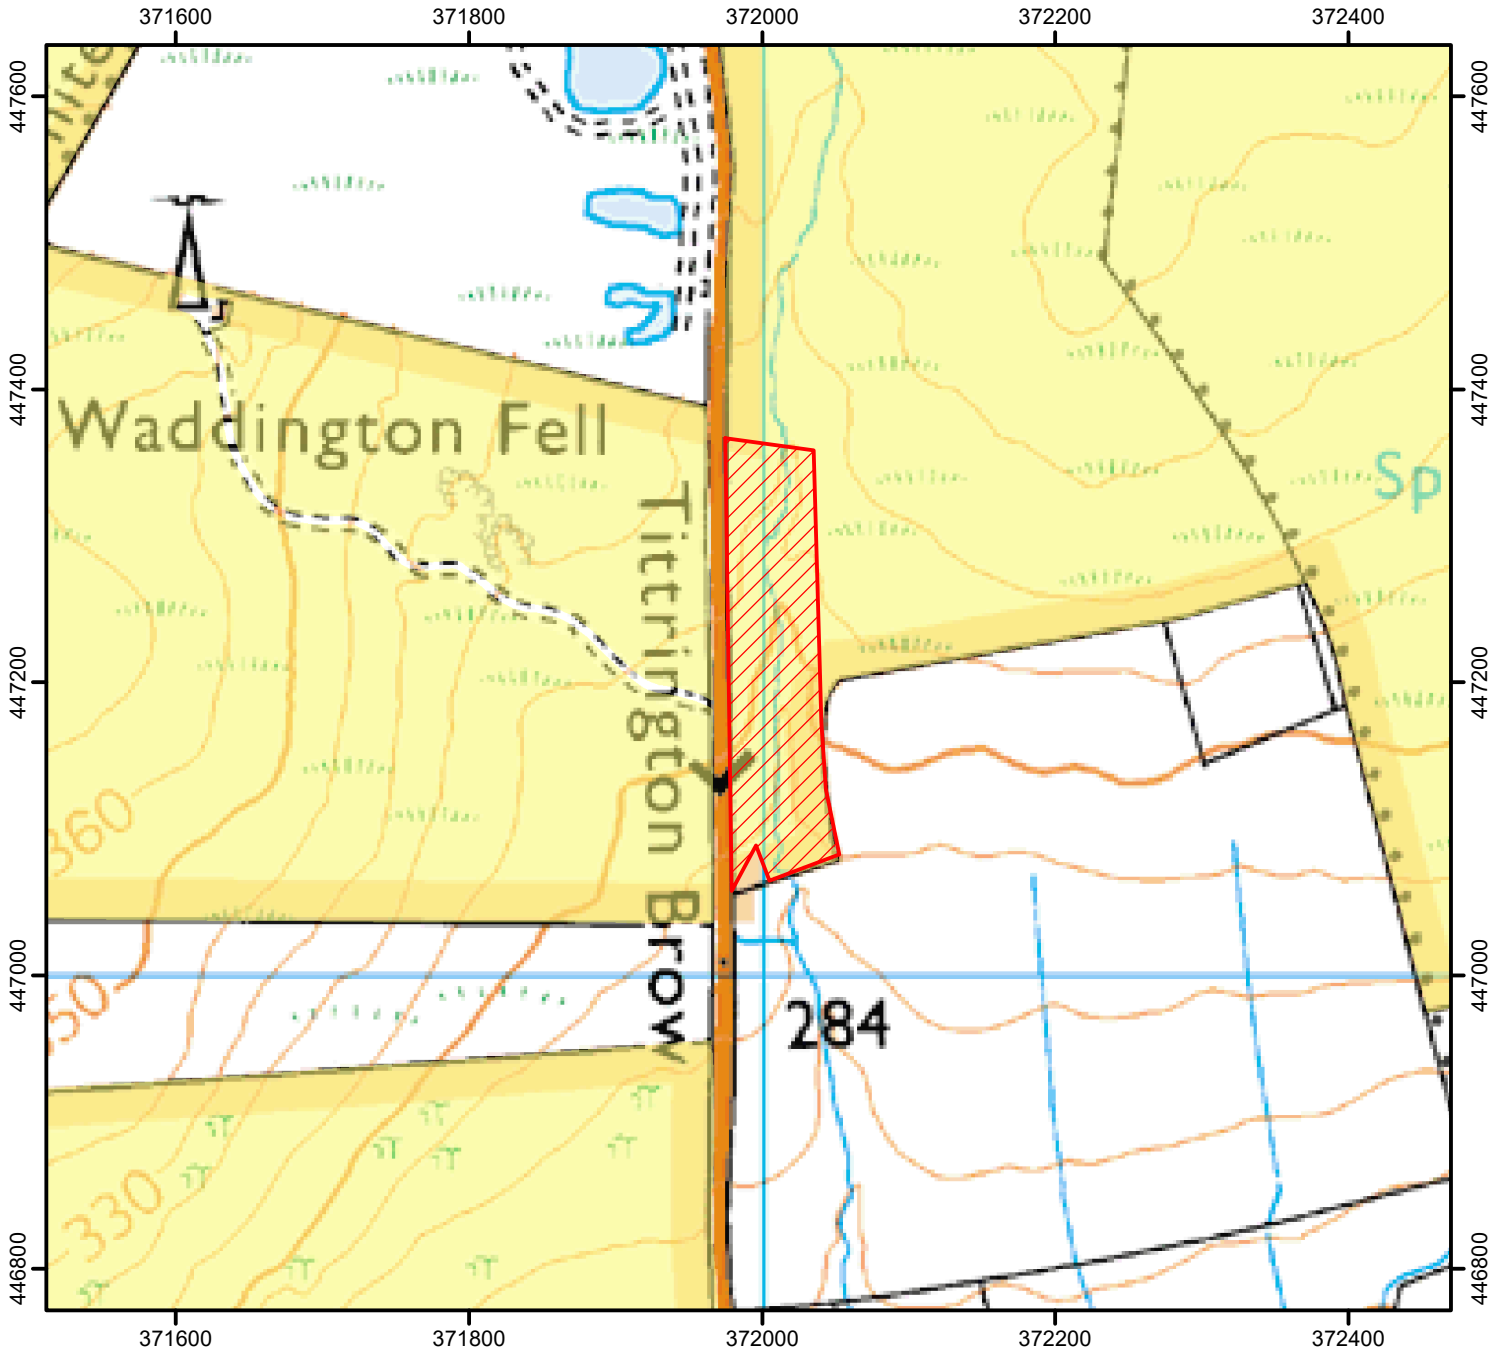

NO OPEN ACCESS

The Open Access land shown hatched on the map is currently excluded for land management and public safety.

Sunday 07:00 -13:00 throughout the year.

Tuesday 18:00 - 21:00 between 01 May and 31 August each year.

This does not effect Public Rights of Way.

Case Number: 2008060032

0 150 300 Metres

Open Access Land

Restricted Open Access Land

© Crown Copyright and database right 2023.
Ordnance Survey 100022021

For more information call the Open Access Contact Centre on 0300 060 2091
or visit our website at www.gov.uk/right-of-way-open-access-land/use-your-right-to-roam