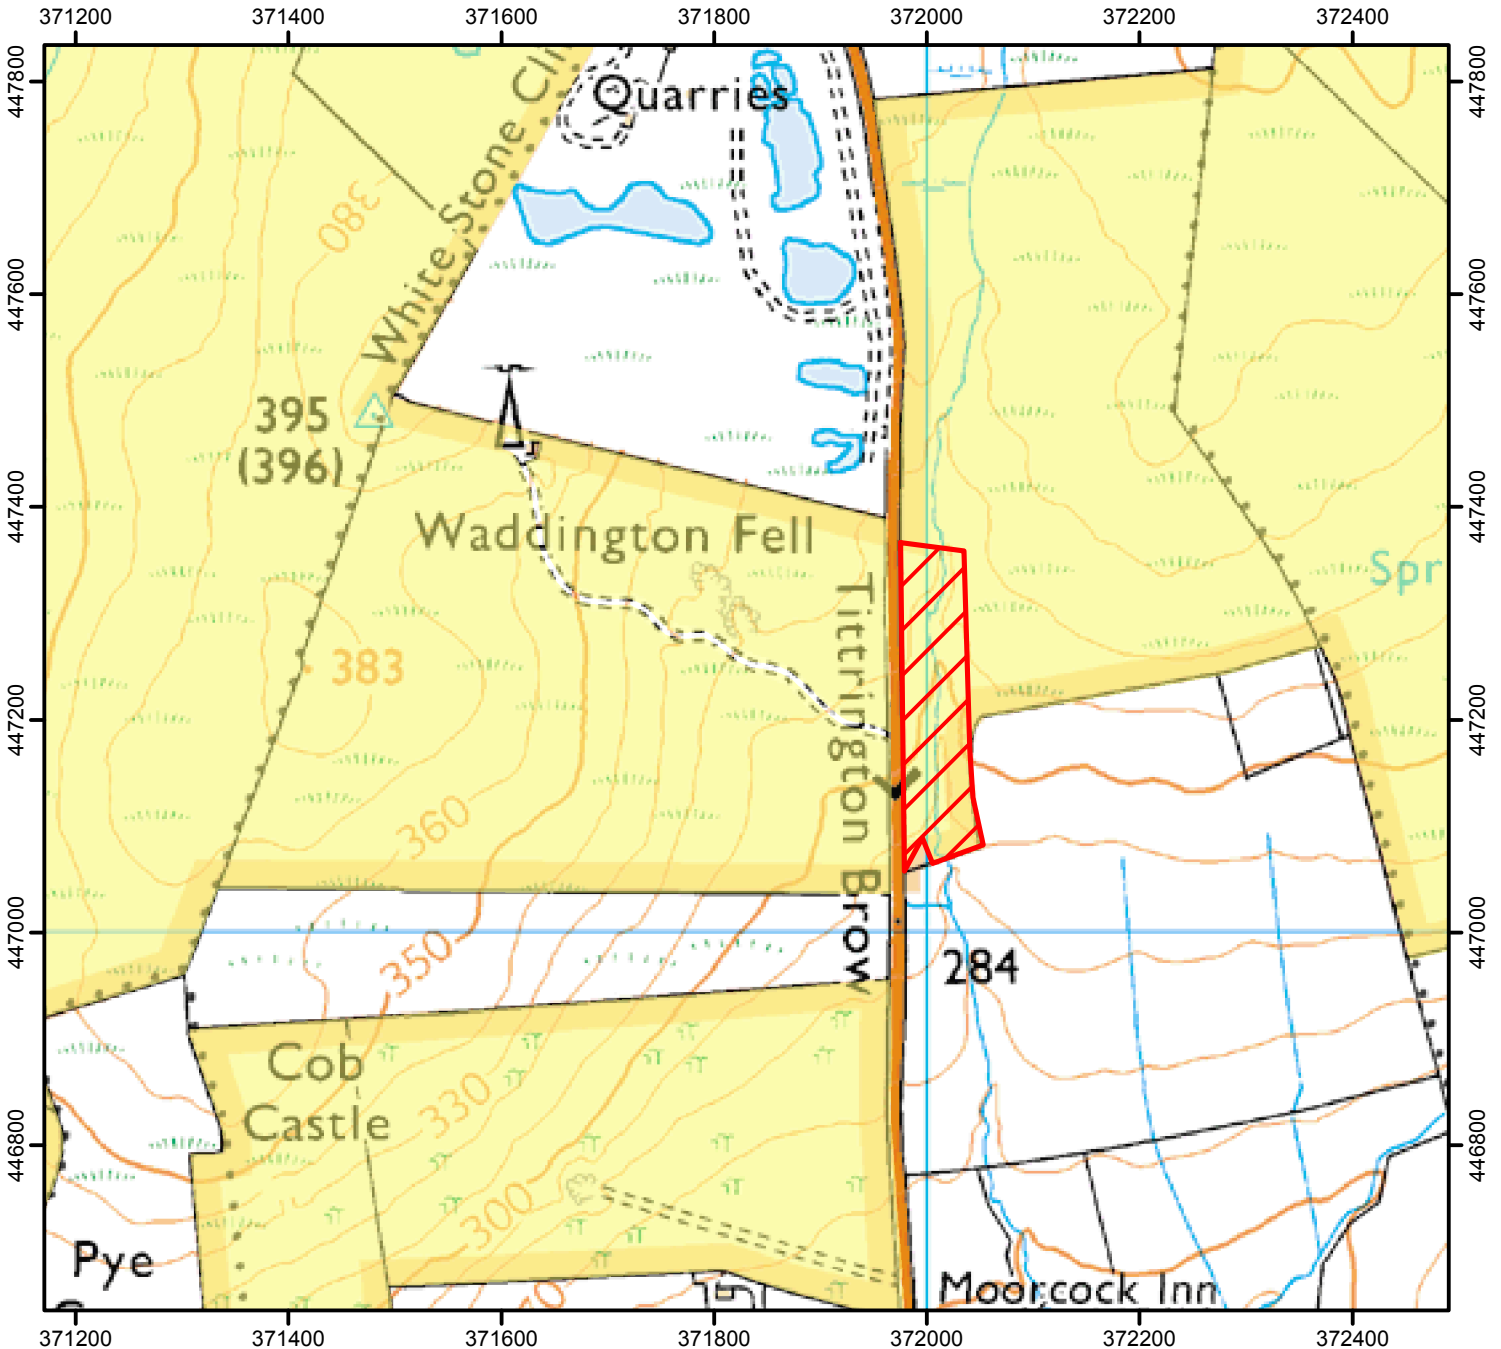

NO OPEN ACCESS

The Open Access land shown hatched on the map may be excluded, on a Saturday, for land management and public safety

This does not effect Public Rights of Way

Date: From 21st May 2018 until 20th May 2024

Case Number: 2008060006

0 200 400 Metres

Restricted Open Access Land

Open Access Land

© Crown Copyright and database right 2018.
Ordnance Survey 100022021

For more information call the Open Access Contact Centre on 0300 060 2091
or visit our website at www.gov.uk/right-of-way-open-access-land/use-your-right-to-roam