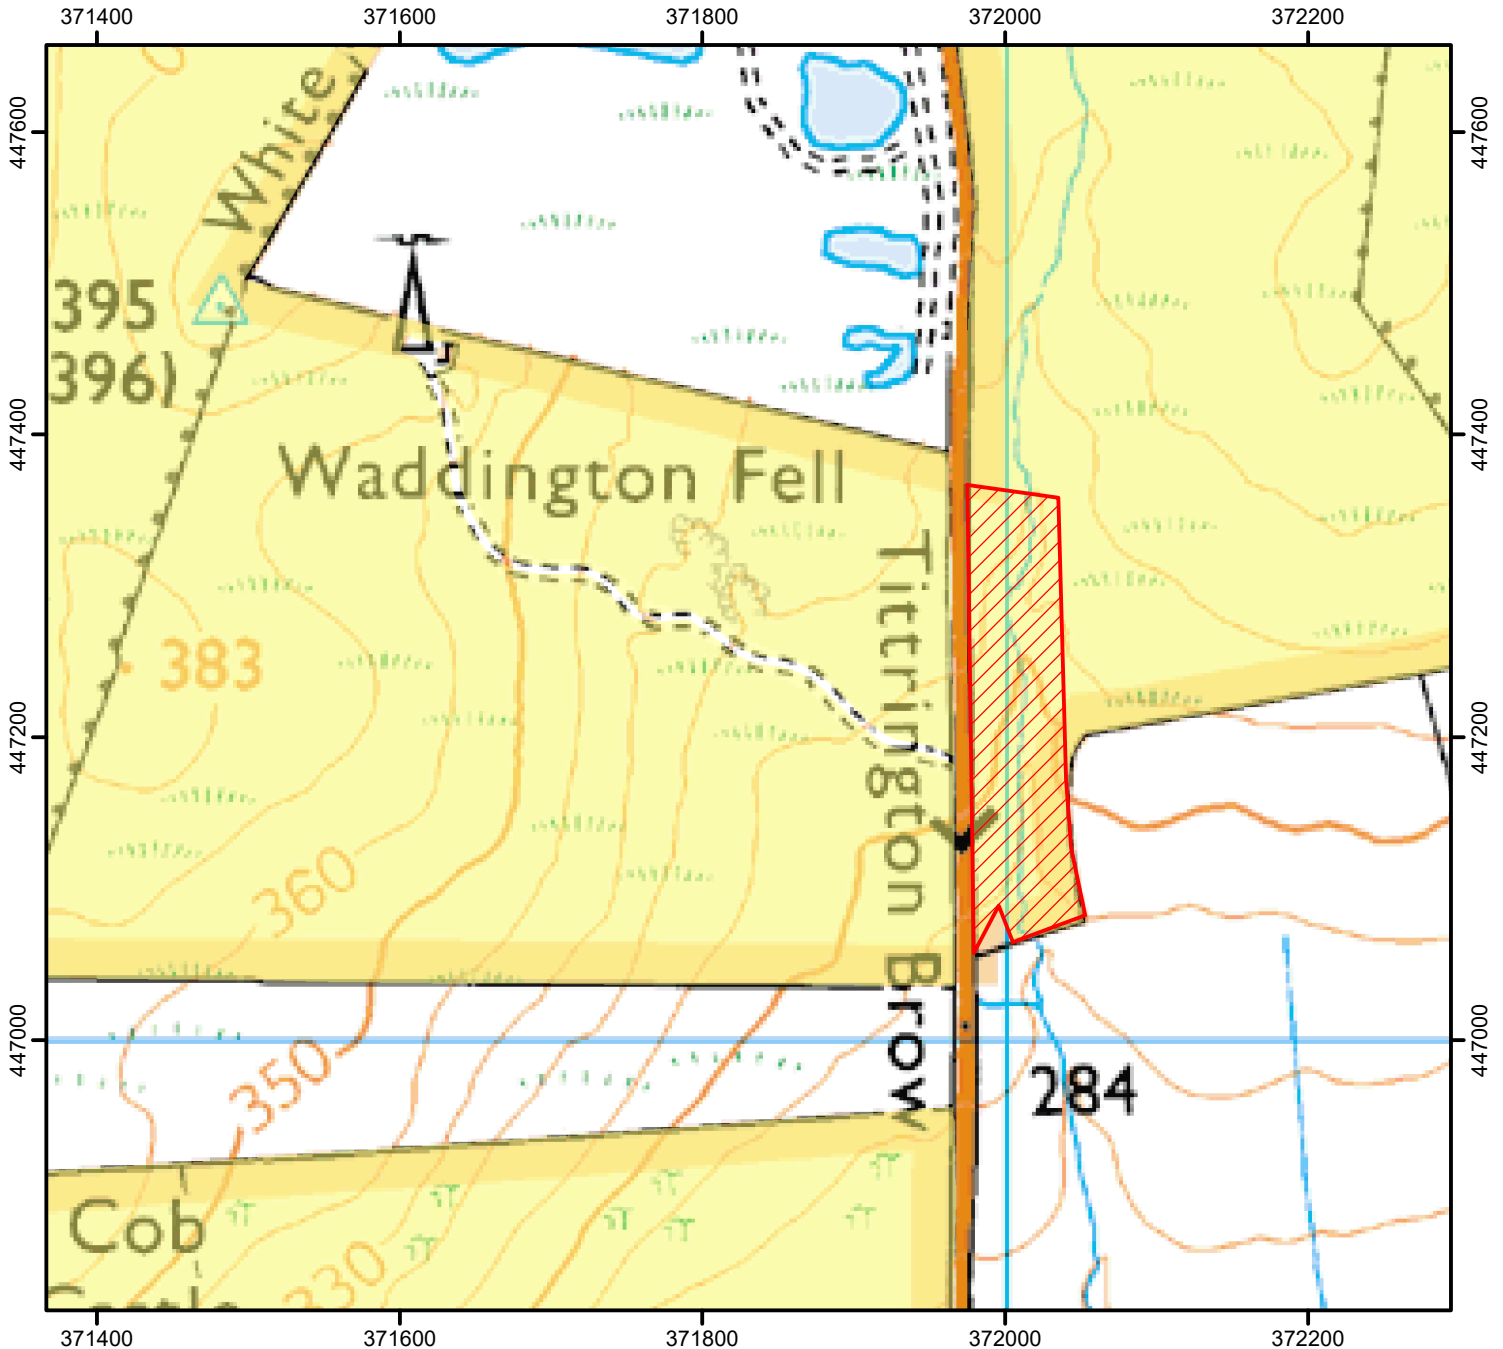

NO OPEN ACCESS

The Open Access land shown hatched on the map may be excluded, on a Saturday, for land management and public safety

This does not effect Public Rights of Way

Case Number: 2008060006

0 100 200 Metres

© Crown Copyright and database right 2023.
Ordnance Survey 100022021

 Open Access Land

 Restricted Open Access Land

For more information call the Open Access Contact Centre on 0300 060 2091
or visit our website at www.gov.uk/right-of-way-open-access-land/use-your-right-to-roam