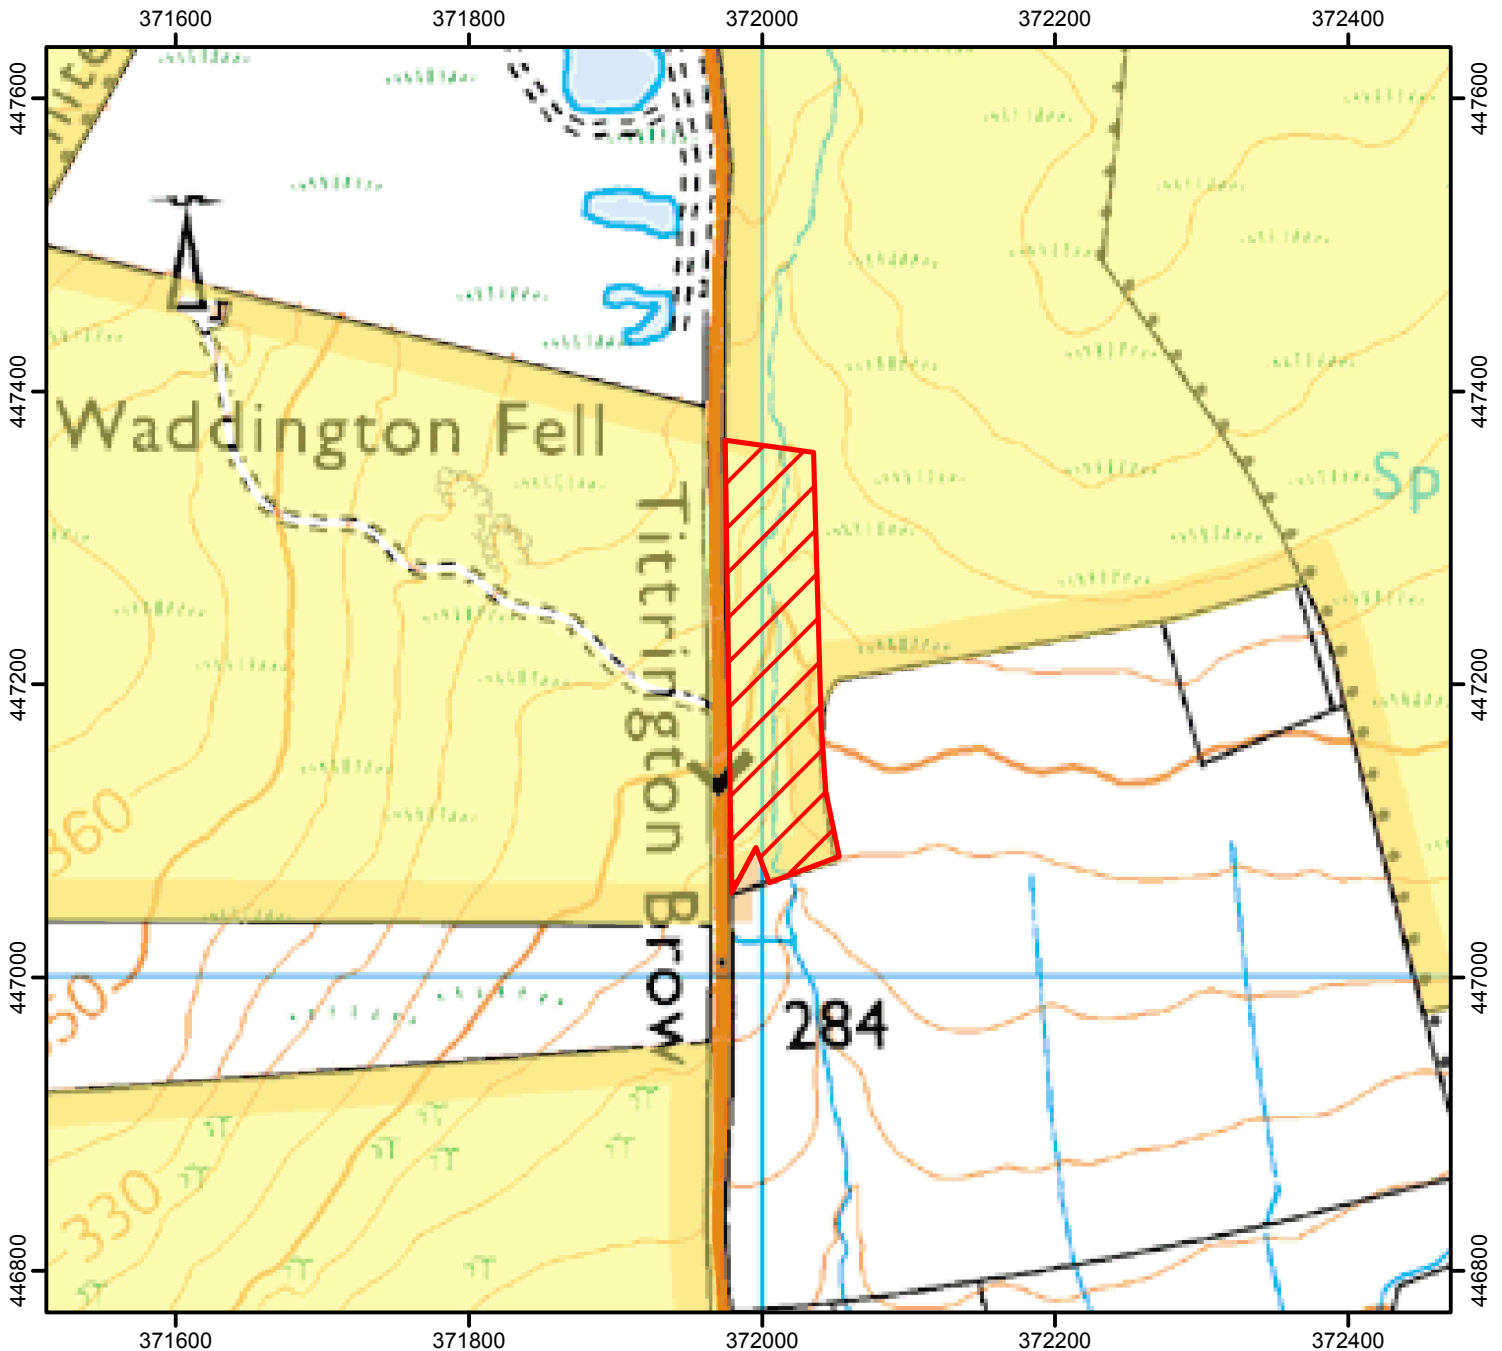

NATURAL
ENGLAND

NO OPEN ACCESS

The Open Access land shown hatched on the map is currently excluded for land management and public safety.

Sunday 07:00 -13:00 throughout the year

Tuesday 18:00 - 21:00 between 01 May and 31 August each year

This does not effect Public Rights of Way

Date: Until 20 May 2024

Case Number: 2008060032

0 150 300 Metres

Restricted Open Access Land

Open Access Land

© Crown Copyright and database right 2018.
Ordnance Survey 100022021