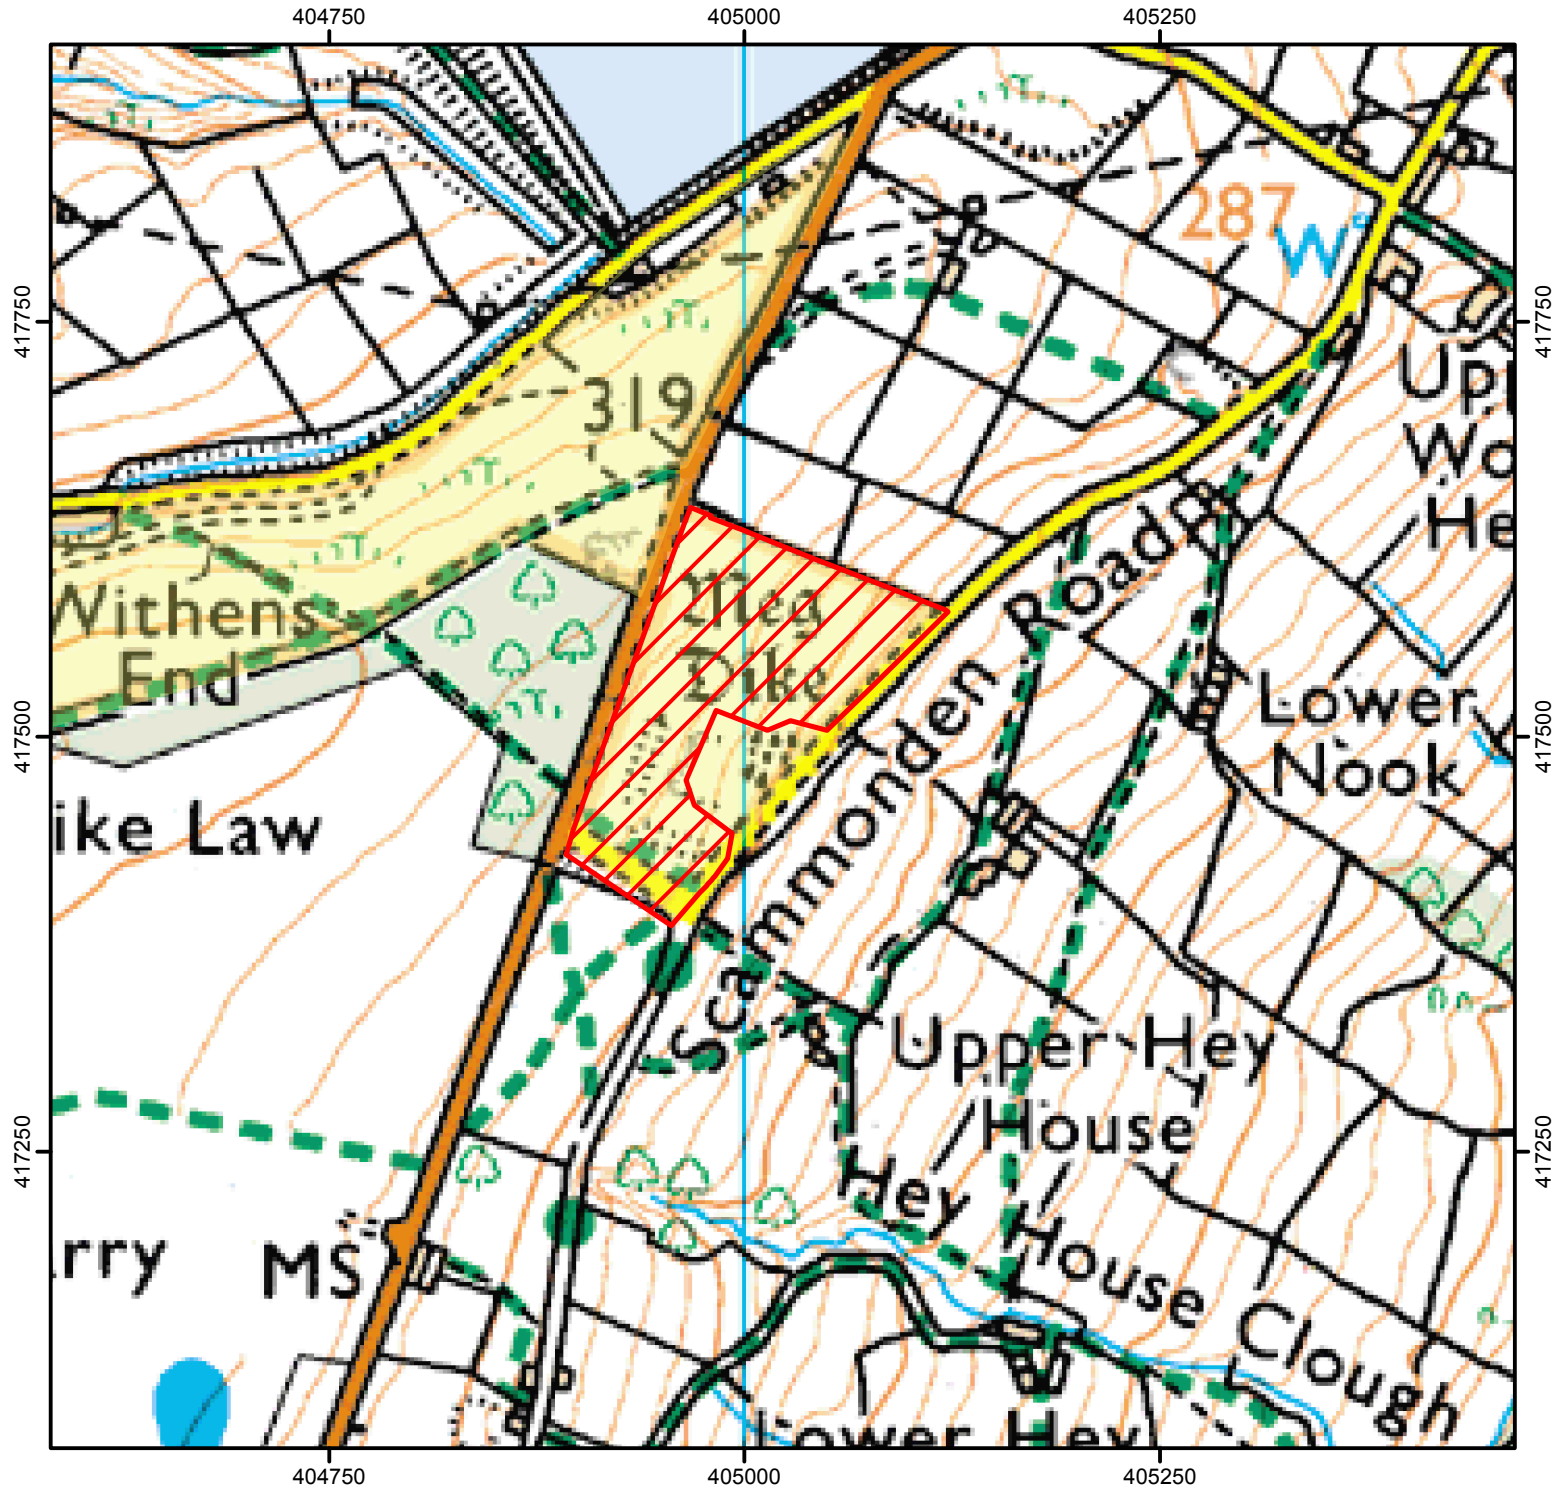

NO DOGS

NATURAL ENGLAND

To avoid danger from cows with calves, dogs are not allowed on the area shown hatched on the map below. This does not affect Public Rights of Way.

Until 13 July 2026

Case Number: 2004060107

0 50 100 200 300 Metres

© Crown Copyright and database right 2020. Ordnance Survey 100022021

 Restricted Open Access Land

 Open Access Land

For more information call the Open Access Contact Centre on 0300 060 2091 or visit our website at www.gov.uk/right-of-way-open-access-land/use-your-right-to-roam