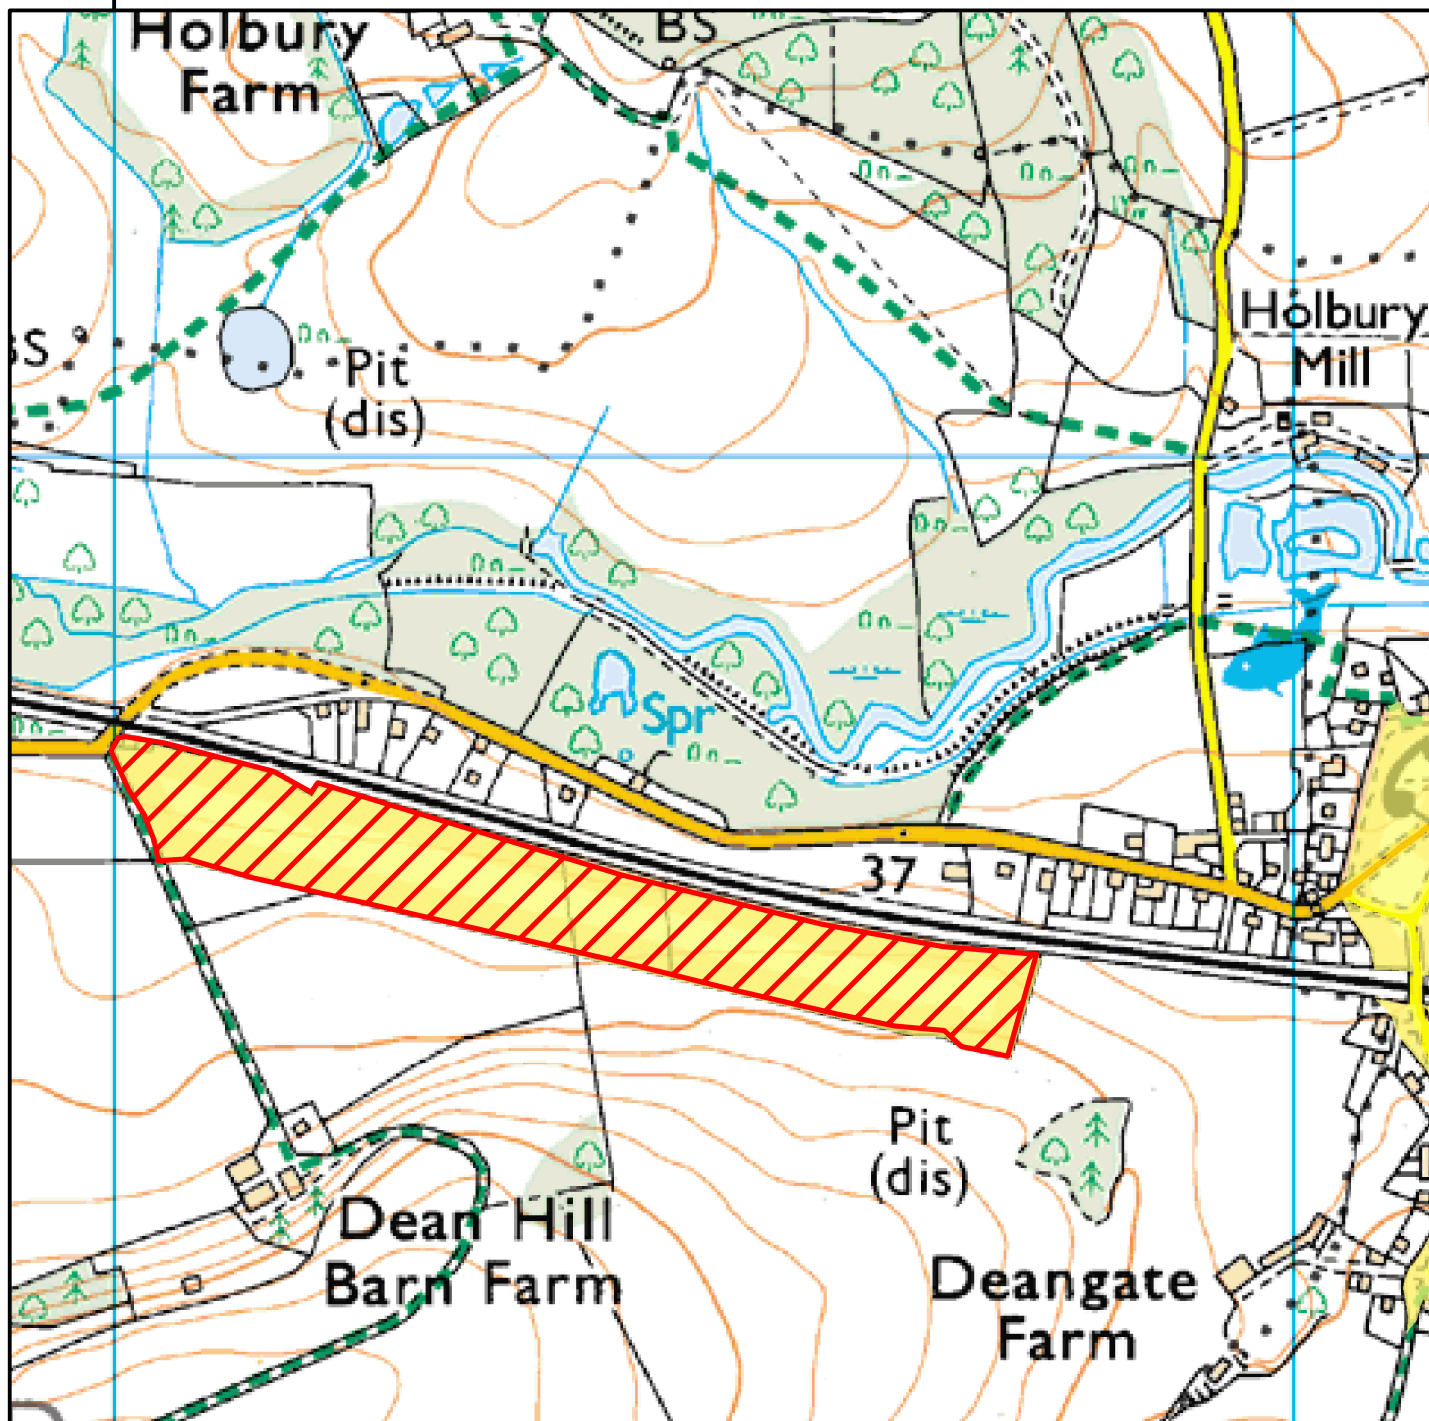

# CROW Open Access: Consultation on review of restriction

This does not affect Public Rights of Way.

Consultation start date: 01 March 2023

Consultation end date : 31 March 2023

Case Number: 2006030177

428000

428000

0 250 500 Meters

© Crown Copyright and database right 2023.  
Ordnance Survey 100022021

CROW Consultation

CROW Access Land

For more information call the Open Access Contact Centre on 0300 060 2091  
or visit our website at [www.gov.uk/right-of-way-open-access-land/use-your-right-to-roam](http://www.gov.uk/right-of-way-open-access-land/use-your-right-to-roam)