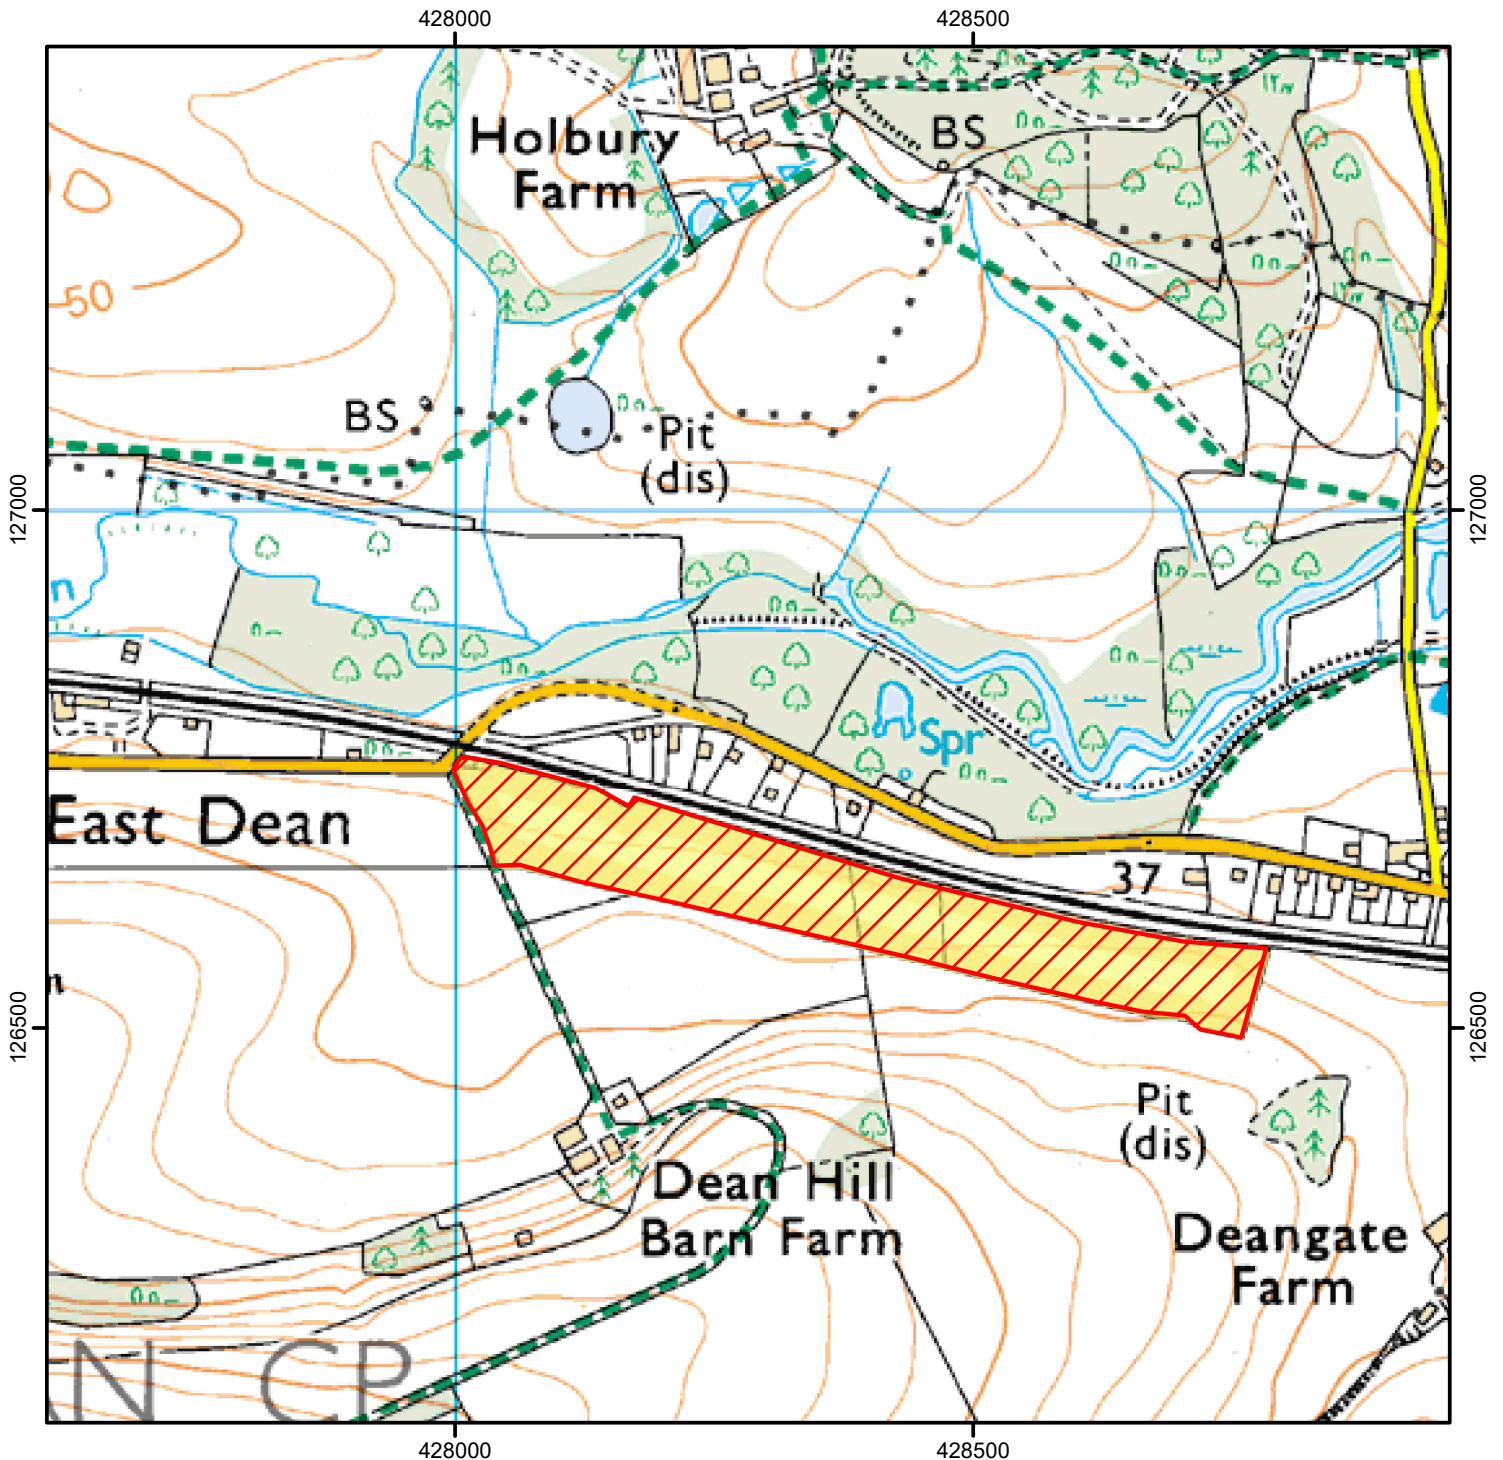

NATURAL ENGLAND

NO OPEN ACCESS

In the interests of public safety, the open access land shown hatched on the map below is restricted due to soil contamination by lead and hydrocarbons.

Case Number
2006030177

Closed until 24 August 2029

© Crown Copyright and database right 2023.
Ordnance Survey 100022021

Restricted Open Access Land

Open Access Land

For more information call the Open Access Contact Centre on 0300 060 2091
or visit our website at www.naturalengland.org.uk/openaccess