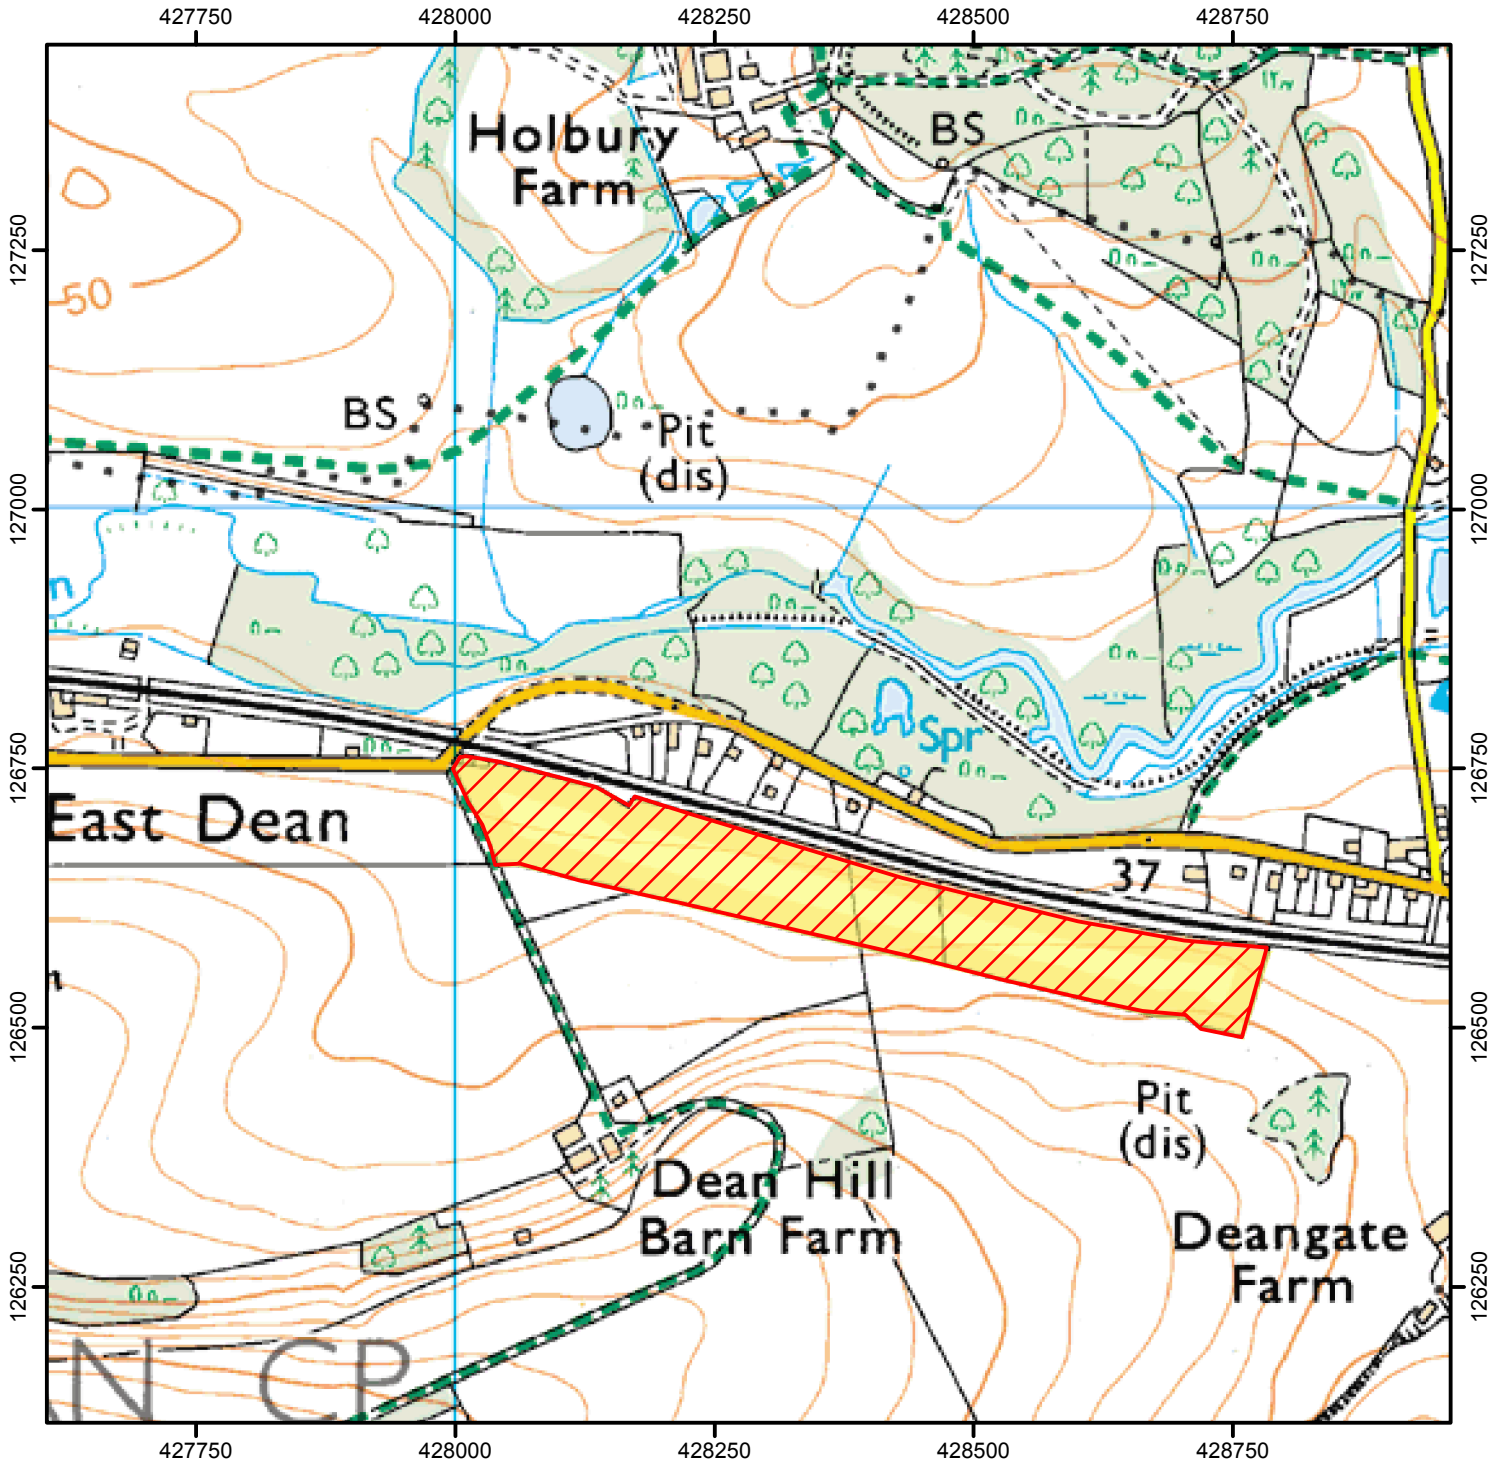

NO OPEN ACCESS

In the interests of public safety, the open access land shown hatched on the map below is restricted due to soil contamination by lead and hydrocarbons.

From 25 August 2017 until 24 August 2023

Case Number: 2006030177

© Crown Copyright and database right 2017.
Ordnance Survey 100022021

Restricted Open Access Land

Open Access Land

For more information call the Open Access Contact Centre on 0300 060 2091
or visit our website at www.naturalengland.org.uk/openaccess