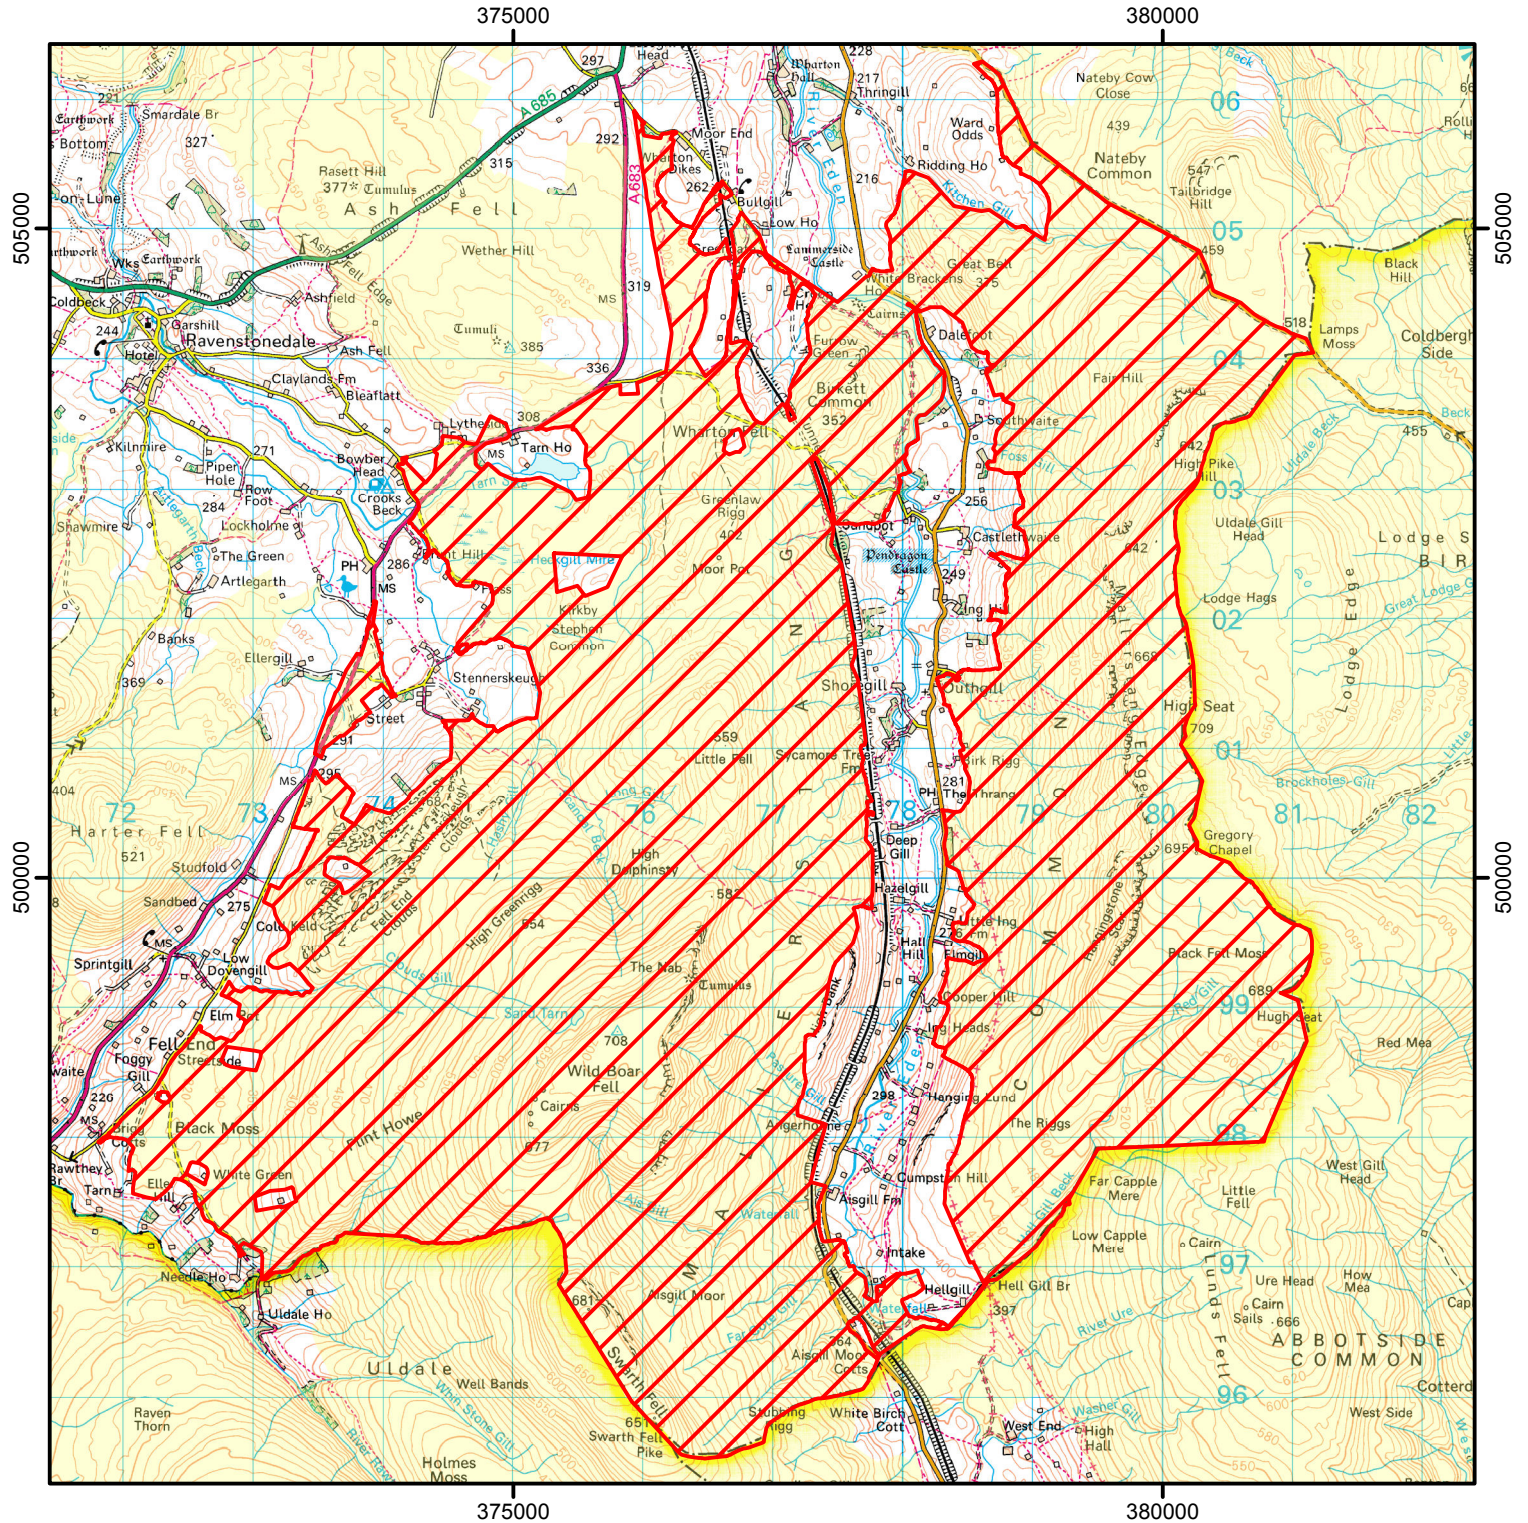

CROW Open Access: Consultation on restriction

This does not affect Public Rights of Way

Consultation start date: 30th January 2017

Consultation end date : 24th February 2017

Case Numbers: 200707003

0 1,150 2,300 4,600 M

© Crown Copyright and database right 2017. Ordnance Survey 100022021

  CROW Consultation

 CROW Access Land

For more information call the Open Access Contact Centre on 0300 060 2091 or visit our website at www.gov.uk/right-of-way-open-access-land/use-your-right-to-roam