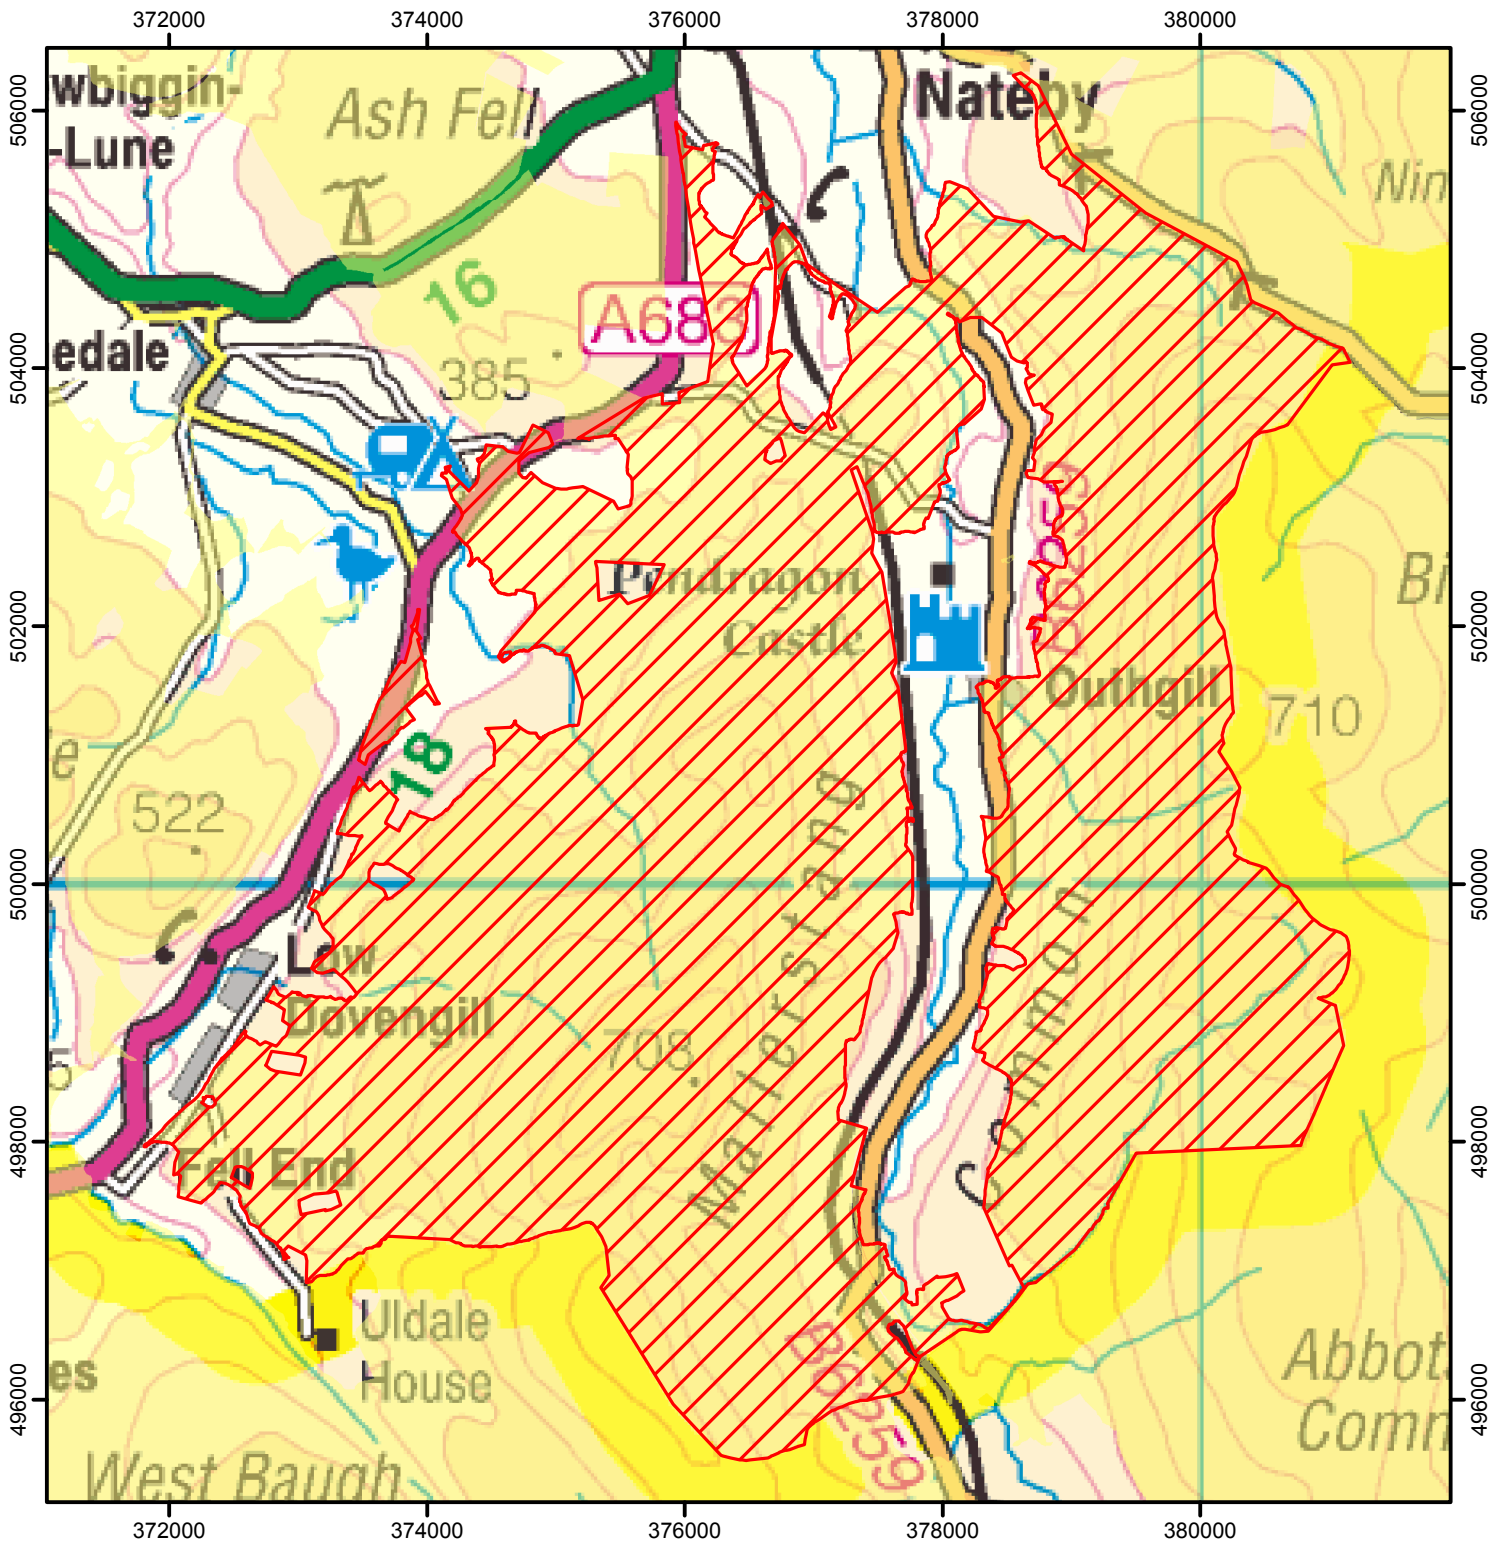

NATURAL
ENGLAND

FIRE RISK!

The open access land shown hatched on the map below is temporarily closed for the purpose of fire prevention.

Closed until further notice.

(This does not affect Public Rights of Way)

Case Number: 2007070003

 Restricted Open Access Land

 Open Access Land

For more information call the Open Access Contact Centre on 0300 060 2091
or visit our website at www.gov.uk/right-of-way-open-access-land/use-your-right-to-roam