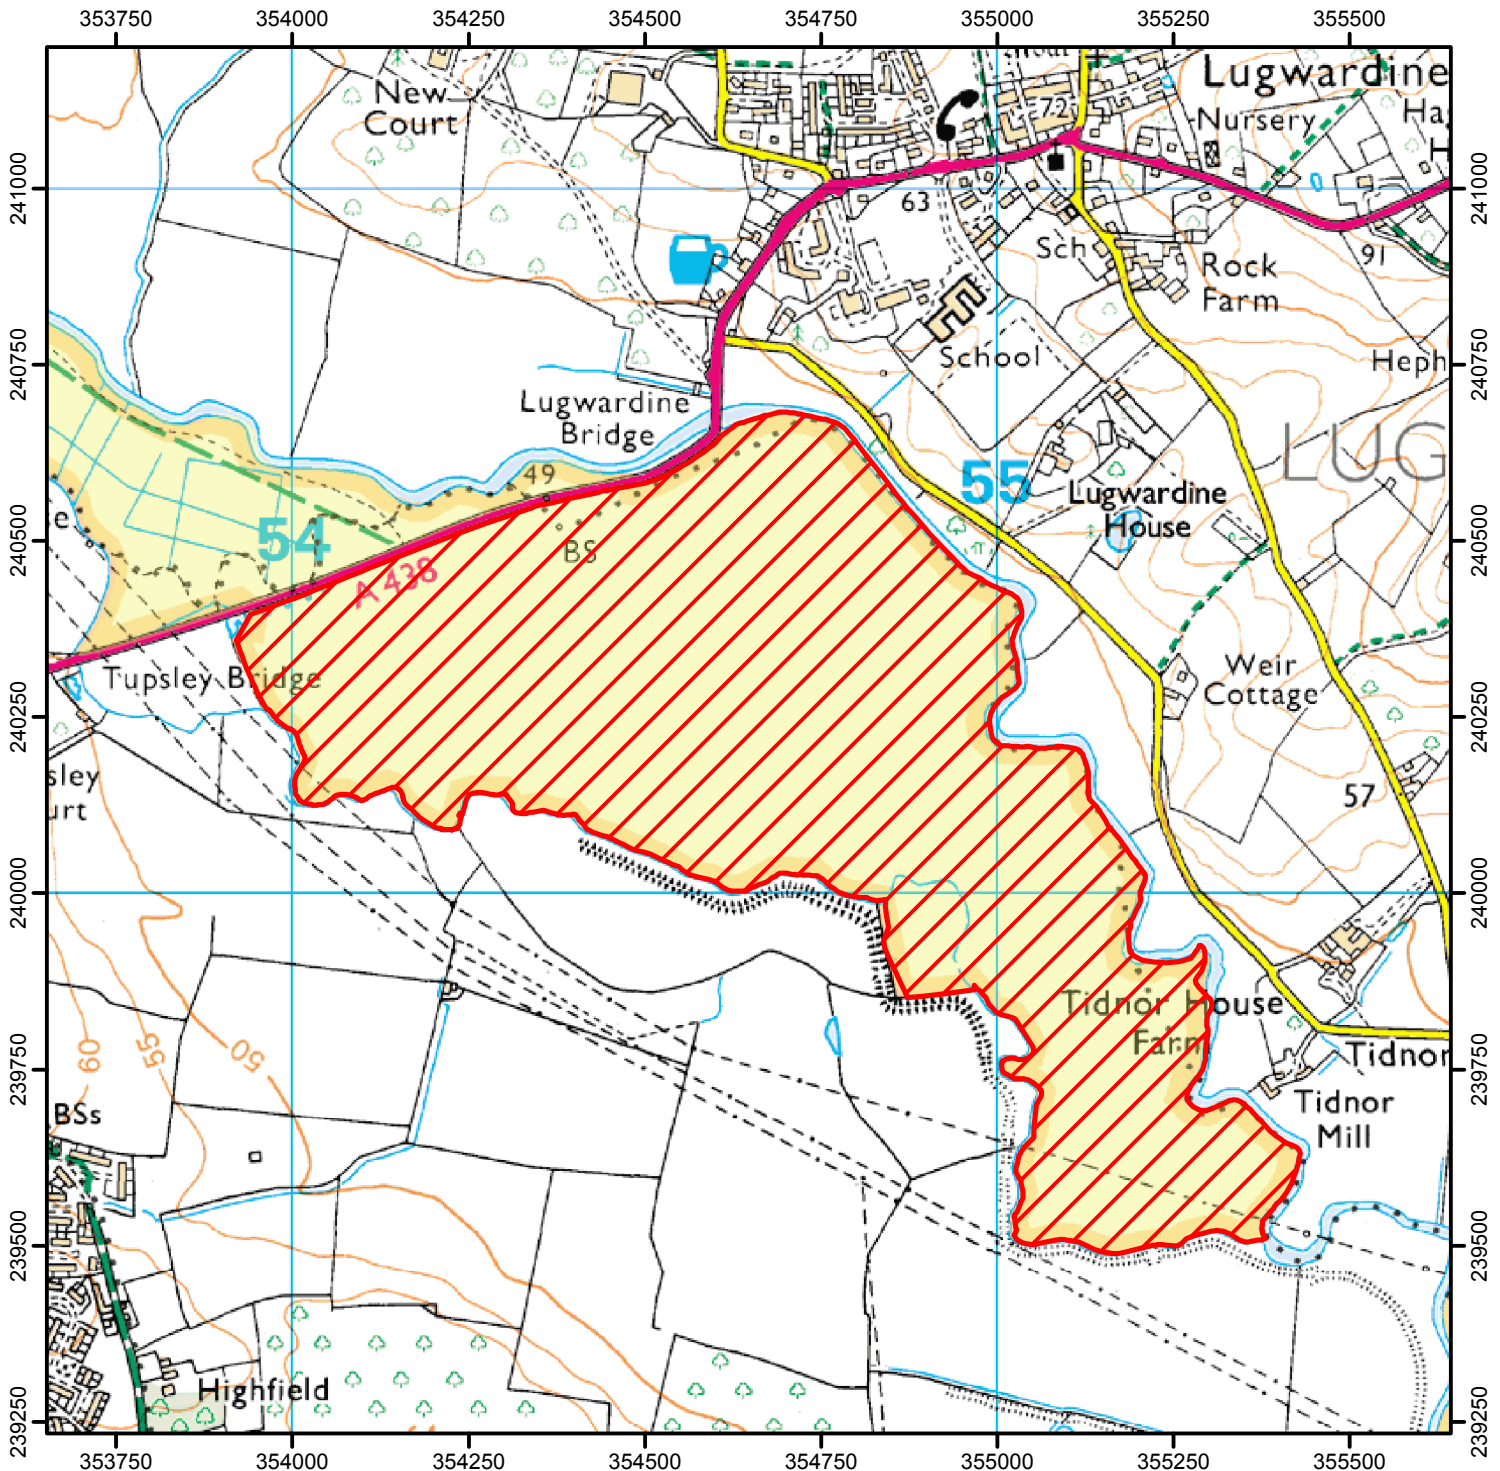

NO OPEN ACCESS

To protect sensitive wildlife, the open access land shown hatched on the map below is temporarily closed.

From 1st March to 31st July annually until 2026

This does not affect Public Rights of Way

Case Number: 2006030159

0 200 400 800 Metres

© Crown Copyright and database right 2020. All rights reserved. Ordnance Survey Licence number 100022021

Restricted Open Access Land

Open Access Land

For more information call the Open Access Contact Centre on 0300 060 2091 or visit our website at www.gov.uk/right-of-way-open-access-land/use-your-right-to-roam